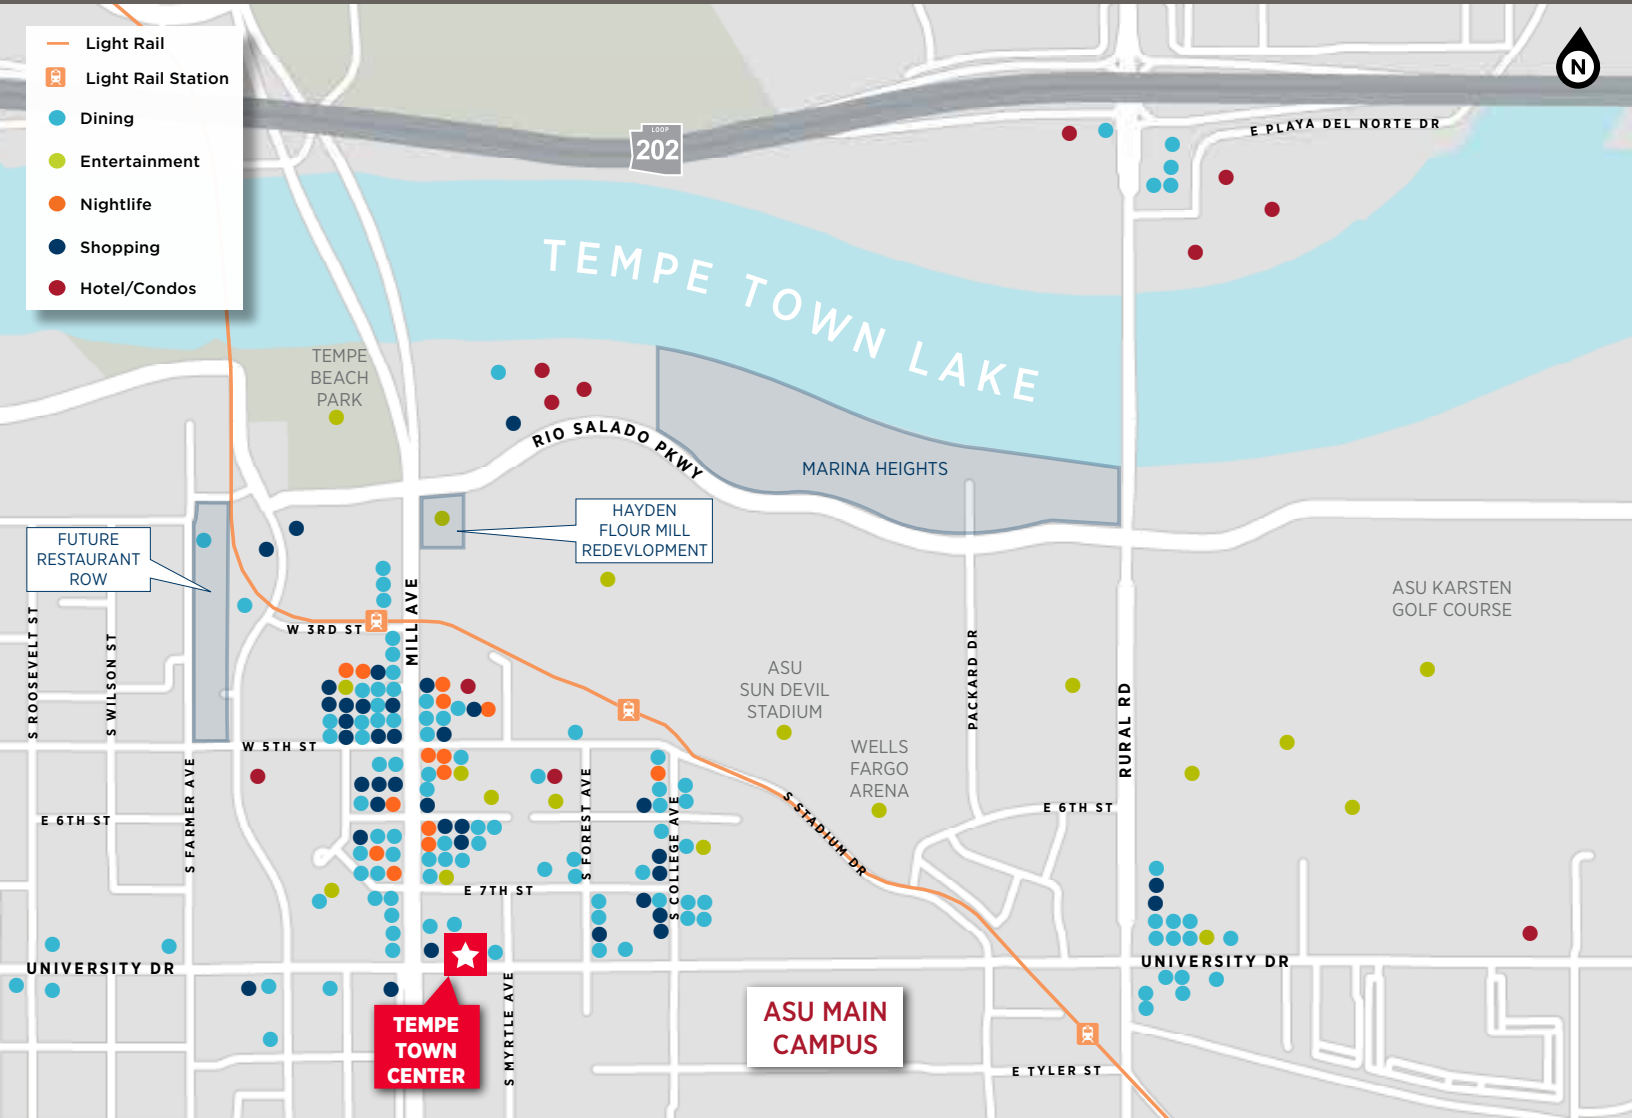

- Light Rail
- Light Rail Station
- Dining
- Entertainment
- Nightlife
- Shopping
- Hotel/Condos

TEMPE TOWNE CENTRE