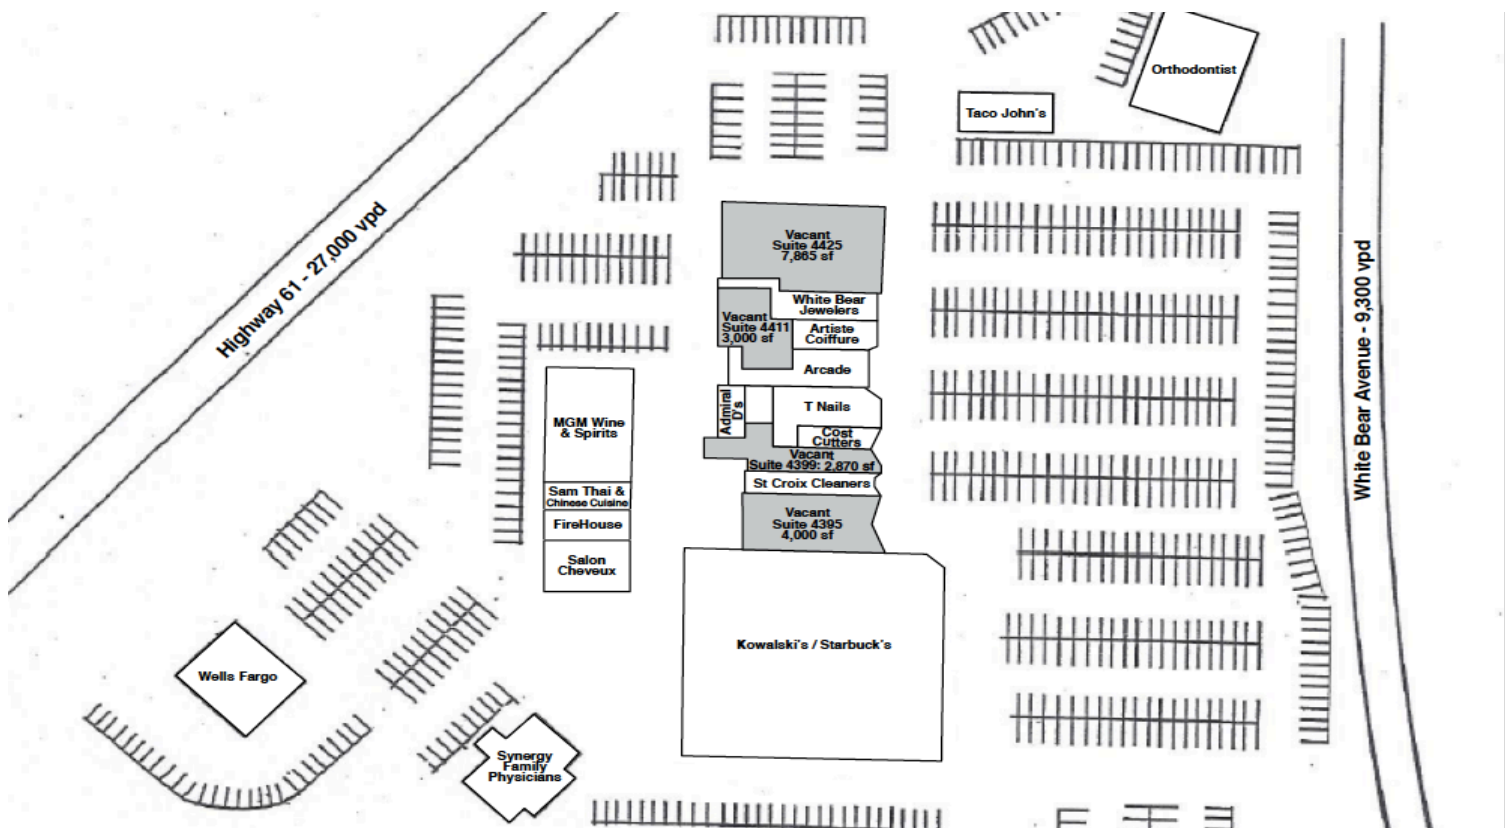

Site Plan

Aerial

This information is accurate as of the date of printing and is subject to change without notice. All information is deemed accurate, but cannot be guaranteed.