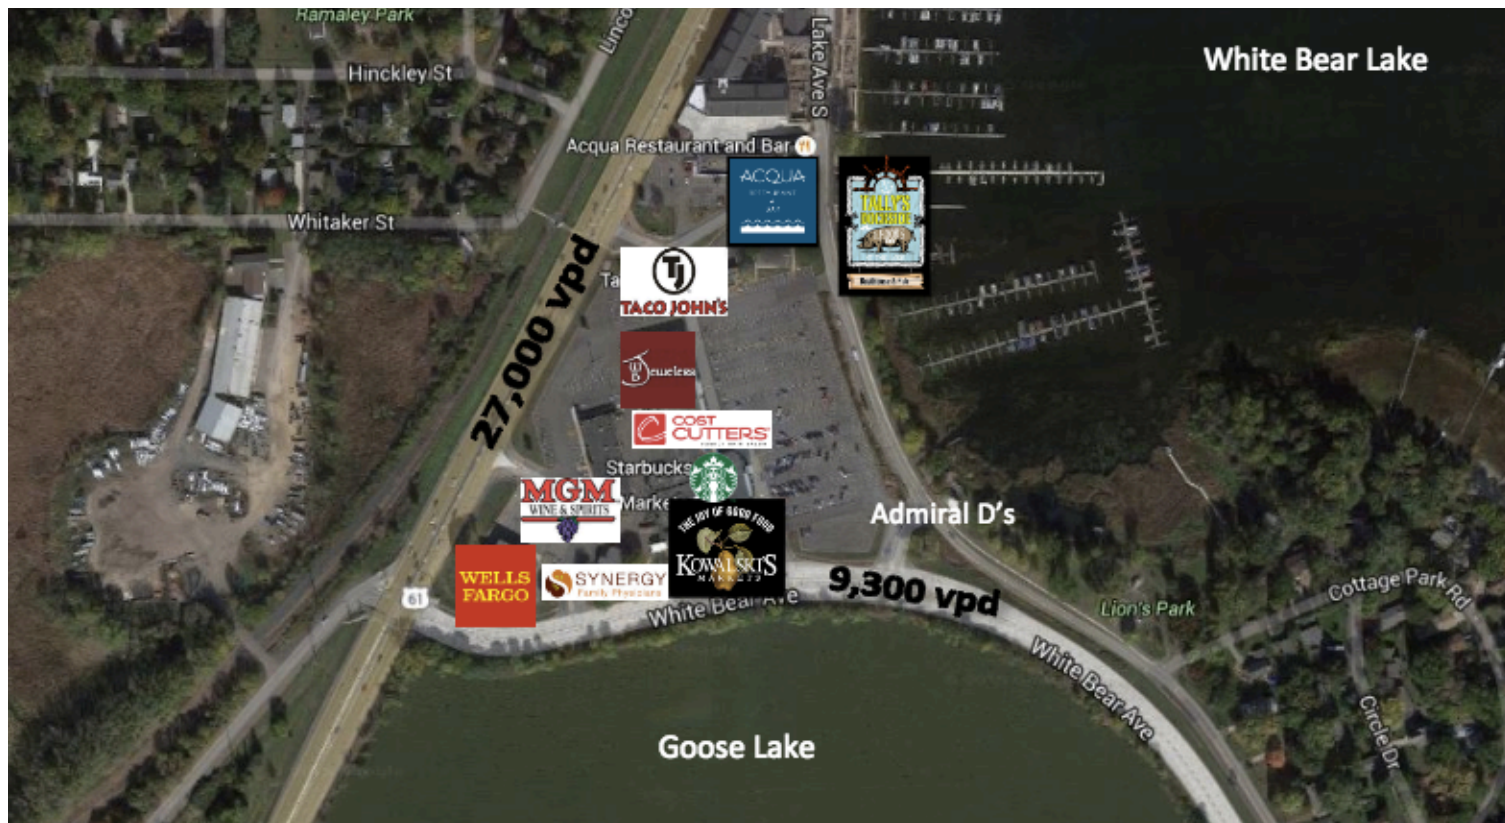

Aerial

This information is accurate as of the date of printing and is subject to change without notice. All information is deemed accurate, but cannot be guaranteed.