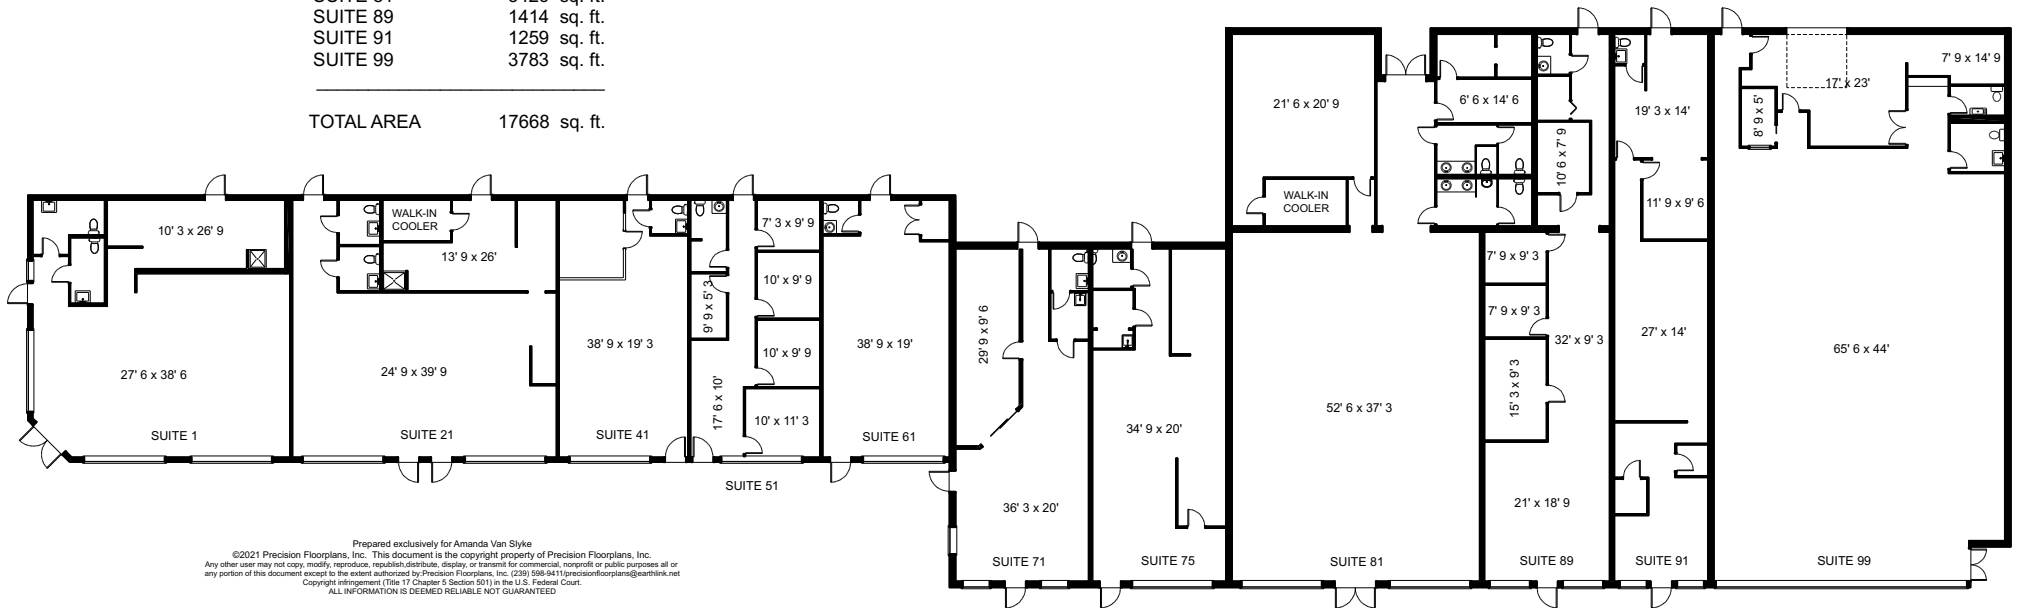

SUITE 1	1583 sq. ft.
SUITE 21	1620 sq. ft.
SUITE 41	800 sq. ft.
SUITE 51	803 sq. ft.
SUITE 61	800 sq. ft.
SUITE 71	1095 sq. ft.
SUITE 75	1085 sq. ft.
SUITE 81	3426 sq. ft.
SUITE 89	1414 sq. ft.
SUITE 91	1259 sq. ft.
SUITE 99	3783 sq. ft.

TOTAL AREA 17668 sq. ft.

1 - 99 9th STREET SOUTH
NAPLES, FL