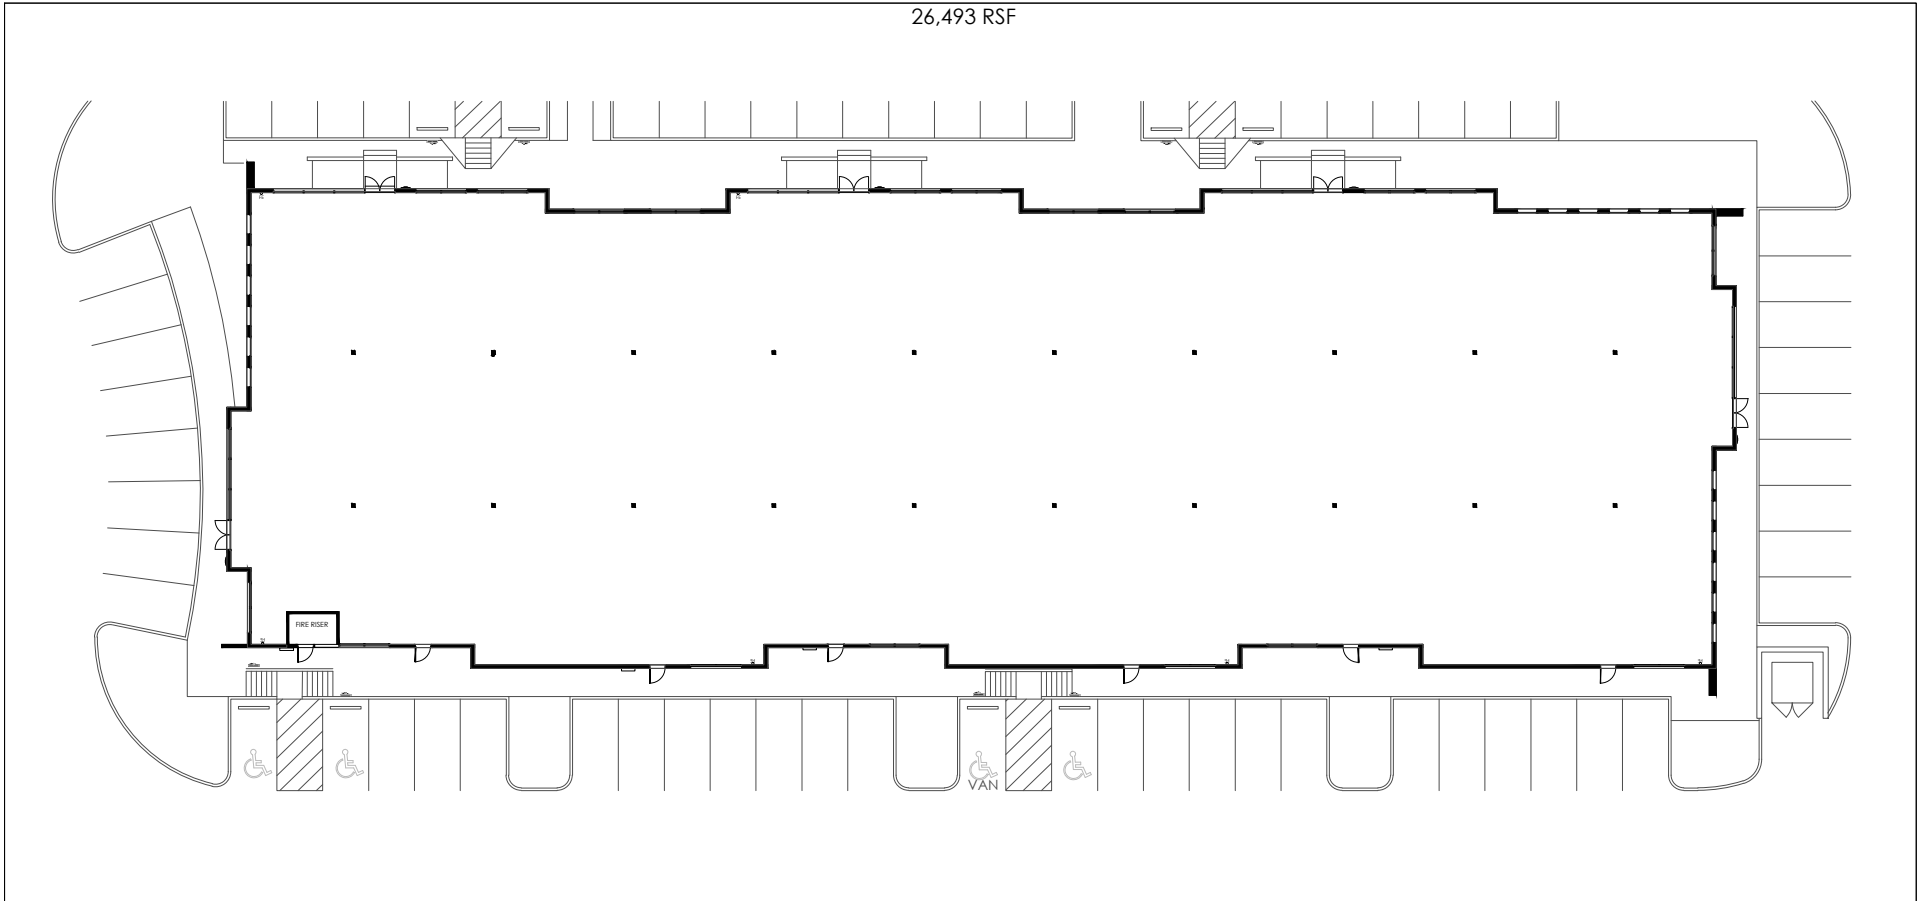

SUITE 100  
26,493 RSF

PINNACLE POINT - BLDG 3

425 S. KIMBALL AVE | SOUTHLAKE, TX 76092

FLOOR: 01  
DATE: 08.08.24

entos design

5400 LBJ Freeway, Suite 125  
Dallas, Texas 75240  
972.770.2222  
www.entosdesign.com