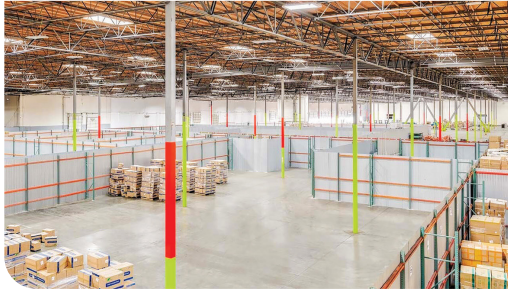

📍 1600 Indian Brook Way, Norcross, GA 30093
 📞 800-338-6369

Building Highlights

Cubework is the nation's premier short-or-long term warehouse provider, we specialize in offering expansive commercial storage, office solutions, and commercial parking without the need for long-term leases. Expand and downsize and never pay for more than what you need.

24/7 Building Access

On-site Staff

Turnkey Spaces

Conference Rooms

Daily Janitor Service

High-speed Internet

CCTV, Surveillance System

Ample Loading Docks

Gourmet Coffee & Water

Forklift Rentals and Labor

Property Features

RBA	81,440 Square Feet
Site	16.84 Acres
Clear Height	20'
Loading Docks	19 ext
HVAC	Yes
Fire Protection	Yes
Access	24/7, Turnkey
Warehouse	300 - 71,440 SF Divisible
Private Office	150 - 10,000 SF Divisible