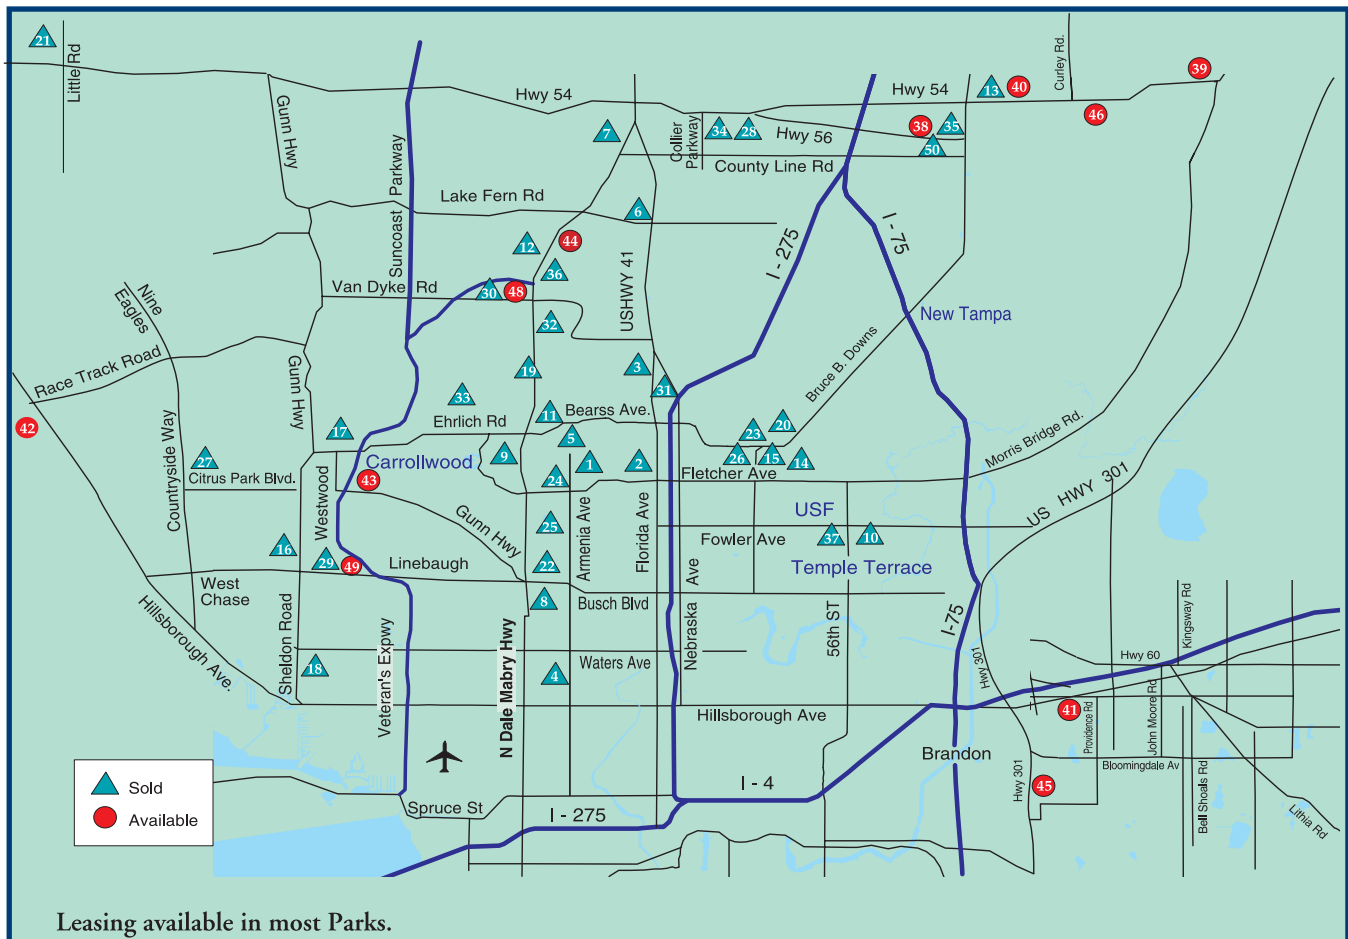

Hunter's Creek-Orlando Area

16630 N. Dale Mabry Highway · Tampa, FL 33618-1400  
(813) 962-6544 · (813) 962-4174 (Fax) · CG-CA33001  
(800) 519-1673

**Waterford Professional Parks**

- |                   |                      |                       |                      |                    |
|-------------------|----------------------|-----------------------|----------------------|--------------------|
| 1. Georgetown     | 11. Oak Grove        | 21. Seven Springs     | 31. Stonewater       | 41. Lake Brandon   |
| 2. Cambridge      | 12. Chateau          | 22. Armenia Oaks      | 32. Van Dyke Commons | 42. Covington      |
| 3. North Wood     | 13. Westbrook        | 23. Oakmont           | 33. Pennington       | 43. Brentwood      |
| 4. Knollwood      | 14. University Lakes | 24. Carrollwood Grove | 34. Oak Ridge        | 44. Lake Fern      |
| 5. Bearss Pointe  | 15. University Cove  | 25. Carrollwood       | 35. Seven Oaks       | 45. Eaglebrook     |
| 6. Crystal Lake   | 16. Chase            | 26. Arbor Ridge       | 36. Greystone        | 46. Wesley Oaks    |
| 7. North Fork     | 17. Keystone         | 27. Lexington         | 37. Terrace Court    | 47. Hunter's Creek |
| 8. Busch Lake     | 18. Brookside        | 28. Cypress Creek     | 38. Cypress Glen     | 48. Emerald Bay    |
| 9. Village        | 19. Brookshire       | 29. Westwood          | 39. Brookfield       | 49. Wilsky         |
| 10. Arbor Terrace | 20. Somerset         | 30. Bridgewater       | 40. Canterbury       | 50. Hampton Ridge  |