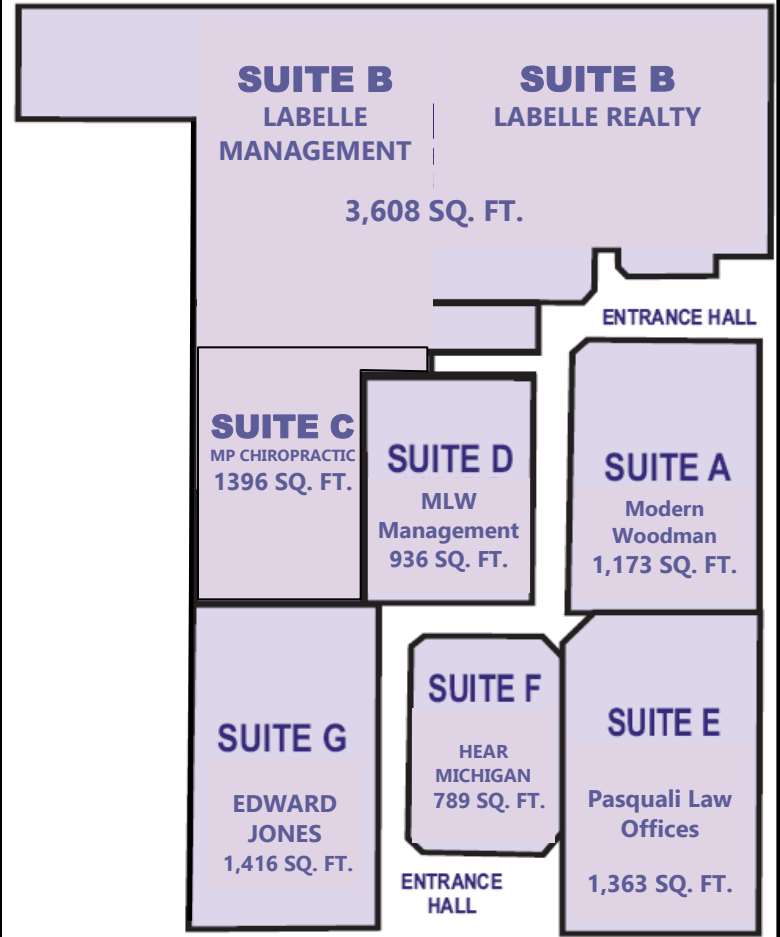

## Professional Office Complex

**The LaBelle 405 Office Building**

The LaBelle Management 405 office building is a modern, professional office complex located on easily accessible Mission Street in the center of Mt. Pleasant.

The office provides numerous offices with excellent lighting and natural skylights. The modern architecture features a centrally located atrium providing an eye appealing contrast not found in most business settings.

### LaBelle 405 Floor Plan

**The LaBelle office building is a 10,681 square foot high quality professional office building, which received the "Community Improvement Award"**

For More Information Contact  
Brandon LaBelle  
LaBelle Realty-Commercial  
405 S. Mission • Mt. Pleasant  
(989) 621-3025  
brandon@labellerealty.net  
www.labellerealty.net