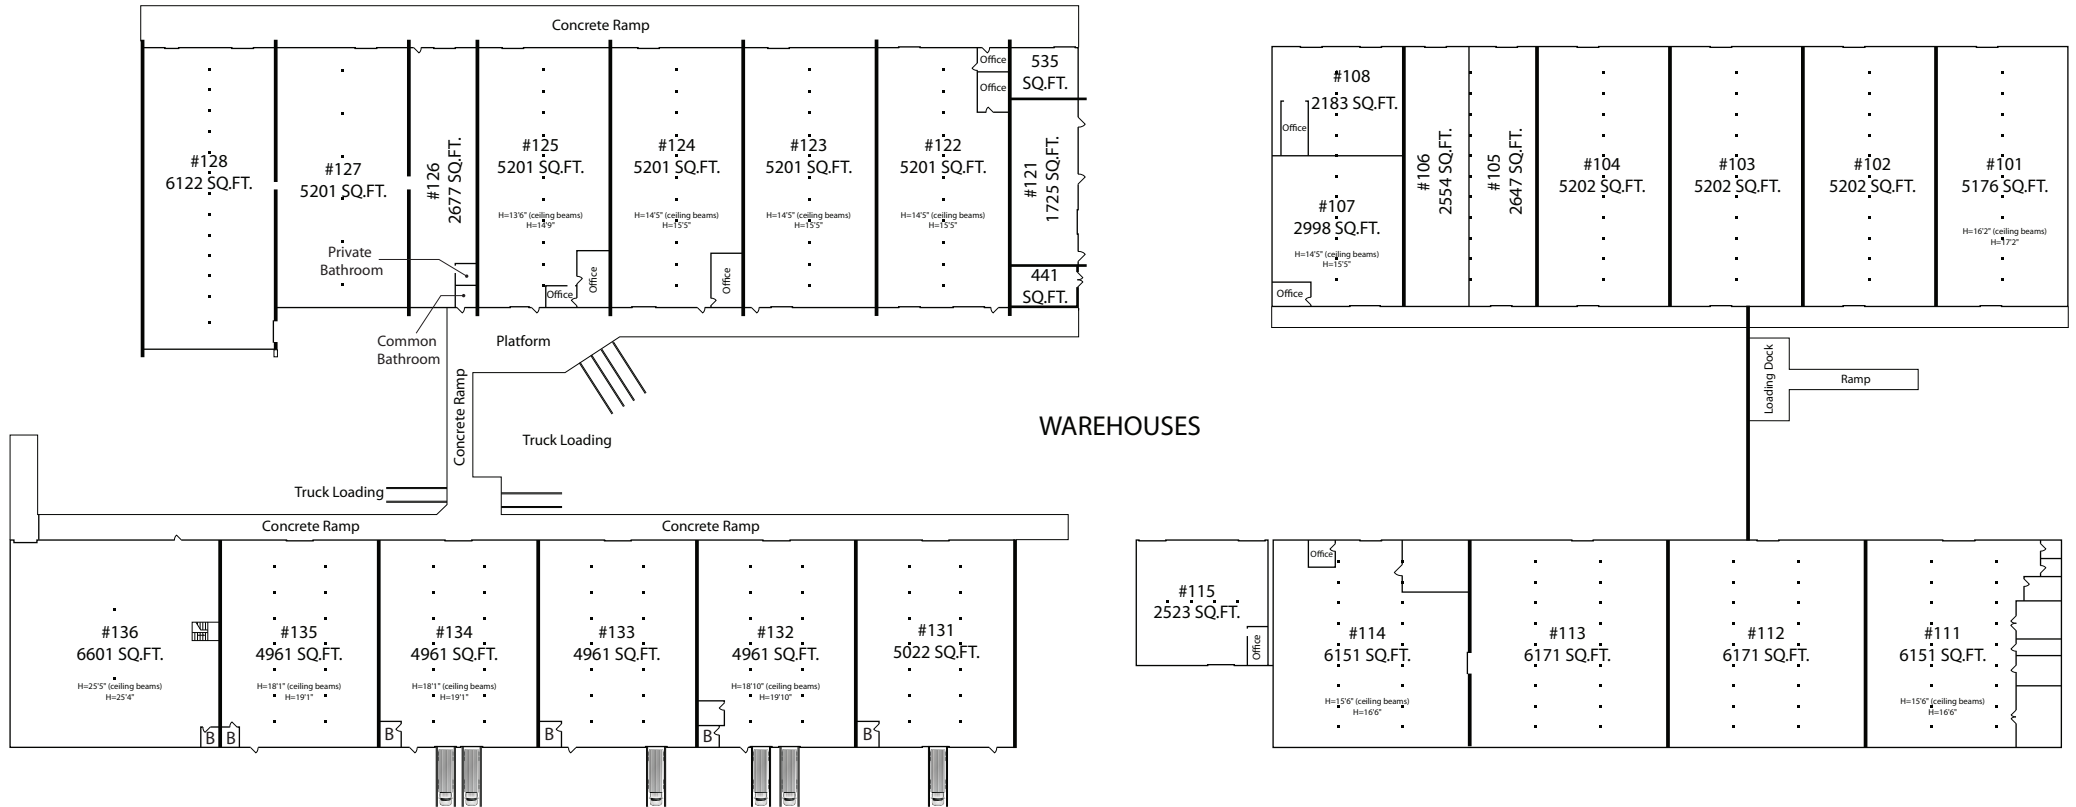

## LEASING OVERVIEW | AREA ONE

WAREHOUSES

AREA 1  
127312 SQ.FT.