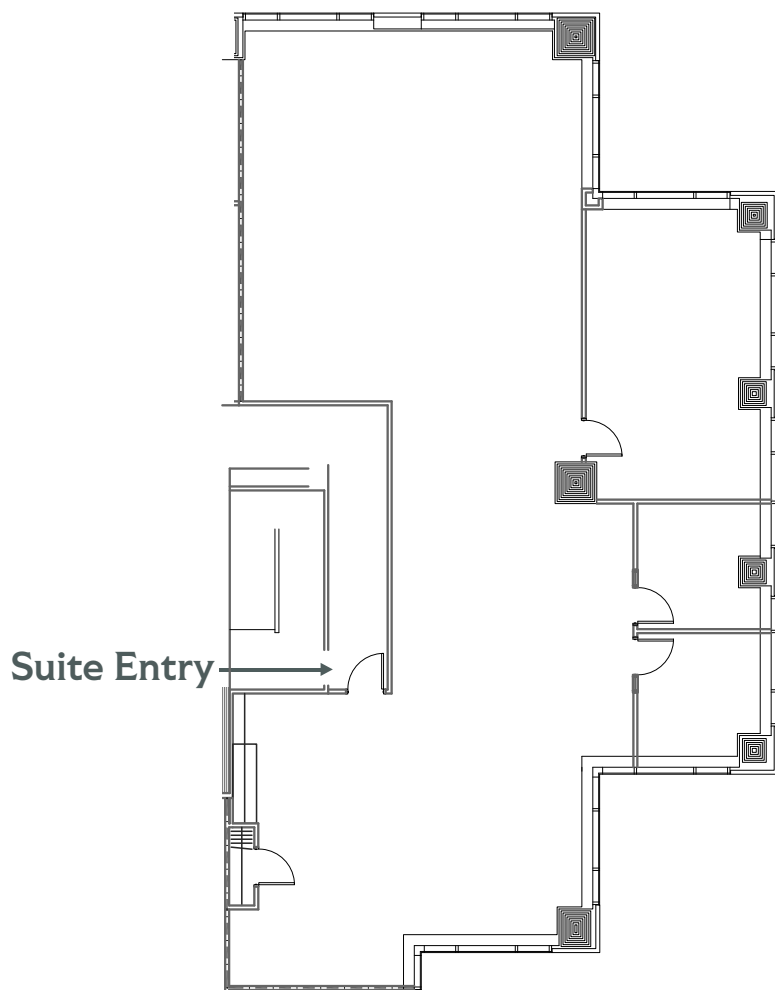

W

SUITE 610 | 3,541 RSF

SCALE: N.T.S.

LOCATION MAP

For more information, please contact:

Lindsey Tucker, Partner
lindsey.tucker
@partnersrealestate.com

Steve Garza, SIOR, CCIM, Partner
steve.garza
@partnersrealestate.com