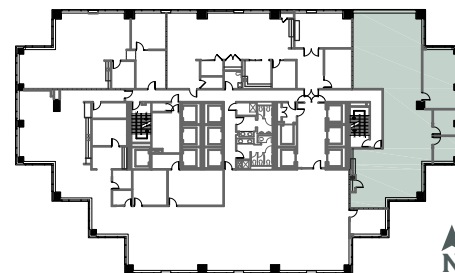

W

SUITE 610 | 3,541 RSF

SCALE: N.T.S.

LOCATION MAP

For more information, please contact:

Lindsey Tucker, Partner
lindsey.tucker
@partnersrealestate.com

Steve Garza, SIOR, CCIM, Partner
steve.garza
@partnersrealestate.com