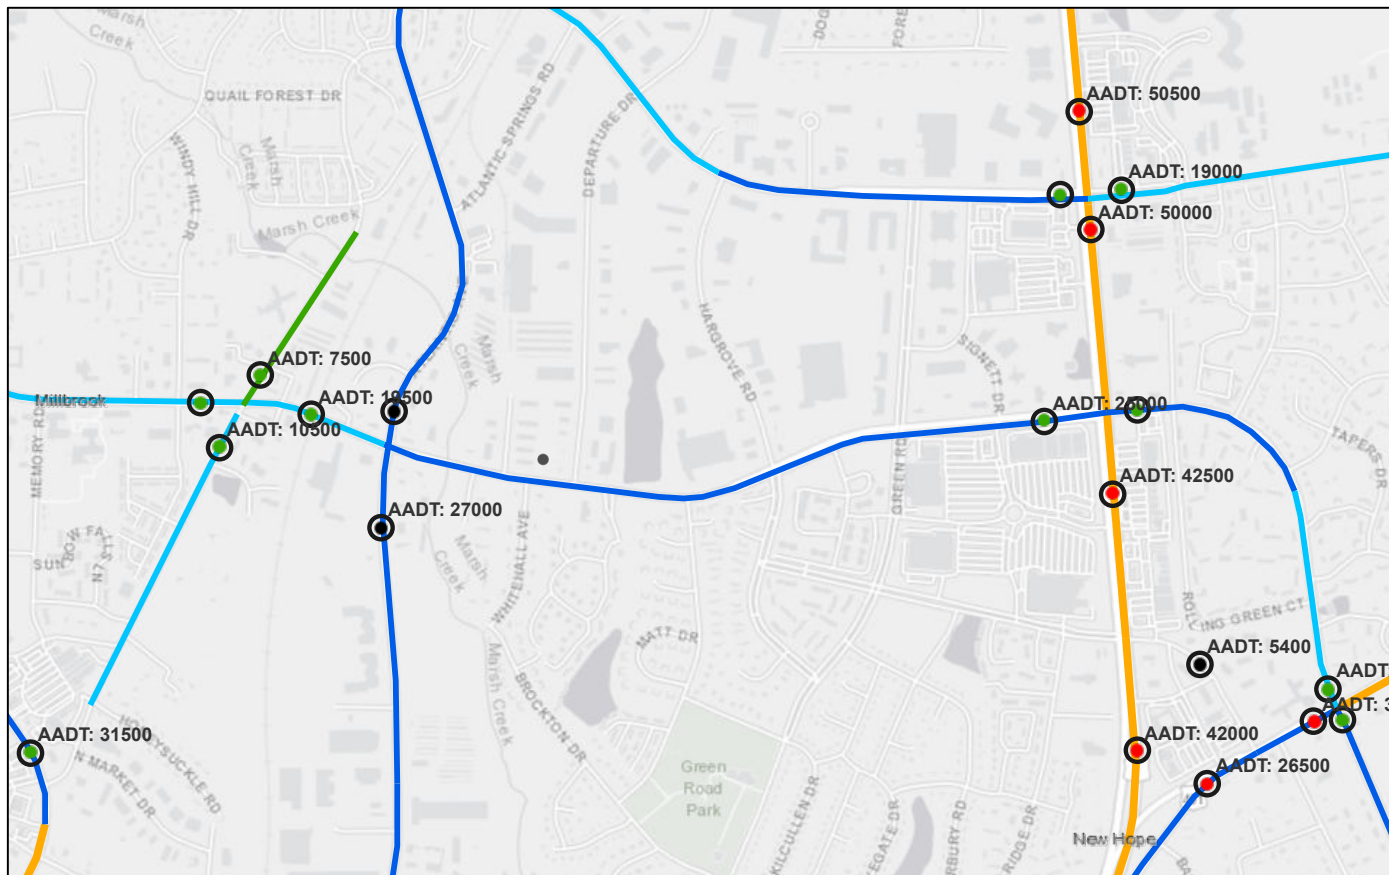

# NCDOT AADT Station Map

3/25/2021, 2:13:21 PM

- Traffic Factors
- NCDOT\_AADT\_Stations
- US Routes
- Secondary Routes
- Non-System Routes