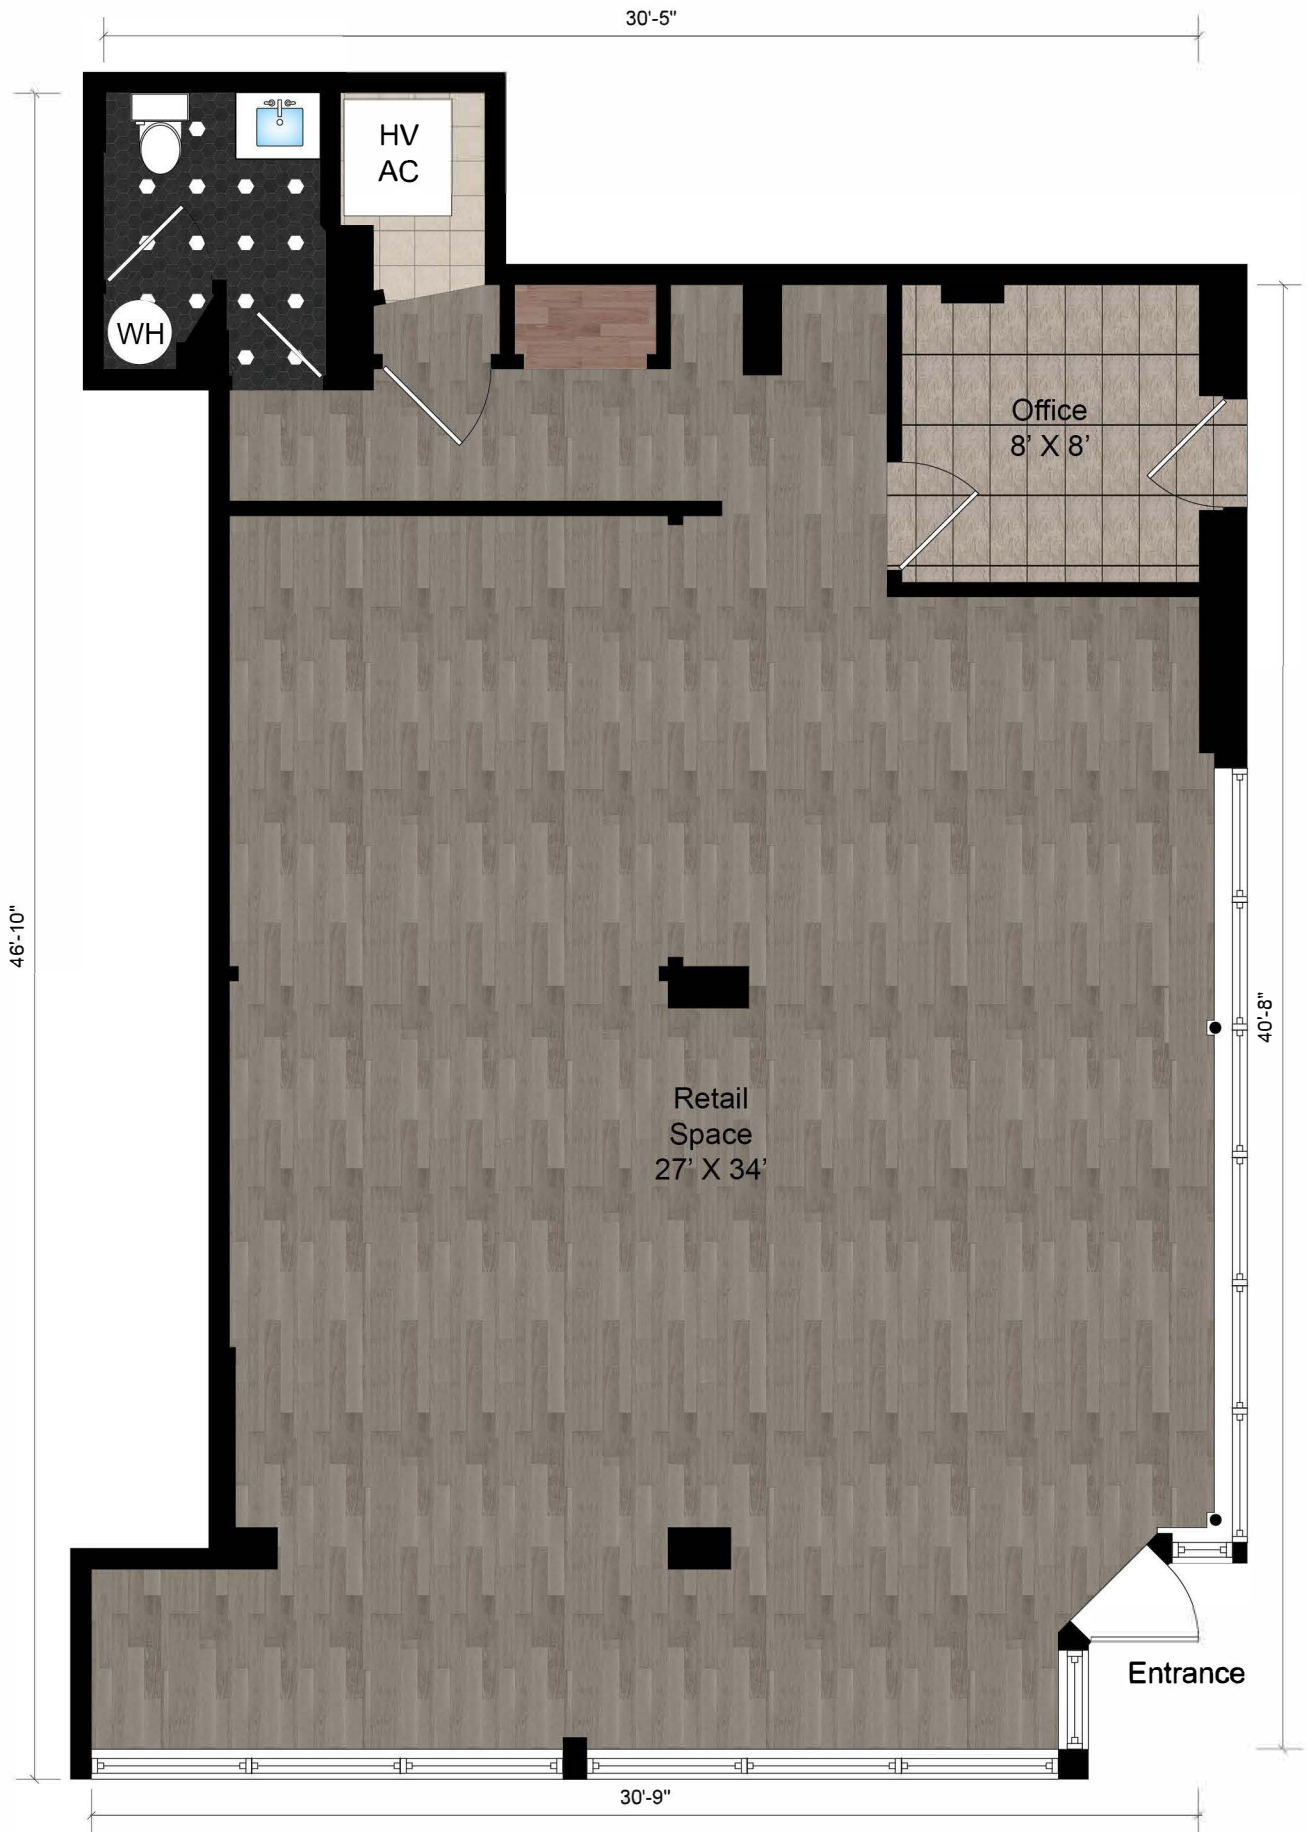

4527 NORTH SHERIDAN ROAD

Copyright © 2026. www.bestfloorplans.com - Floor plans are approximate and for marketing purposes only

APPROXIMATELY 1,262 SQUARE FEET