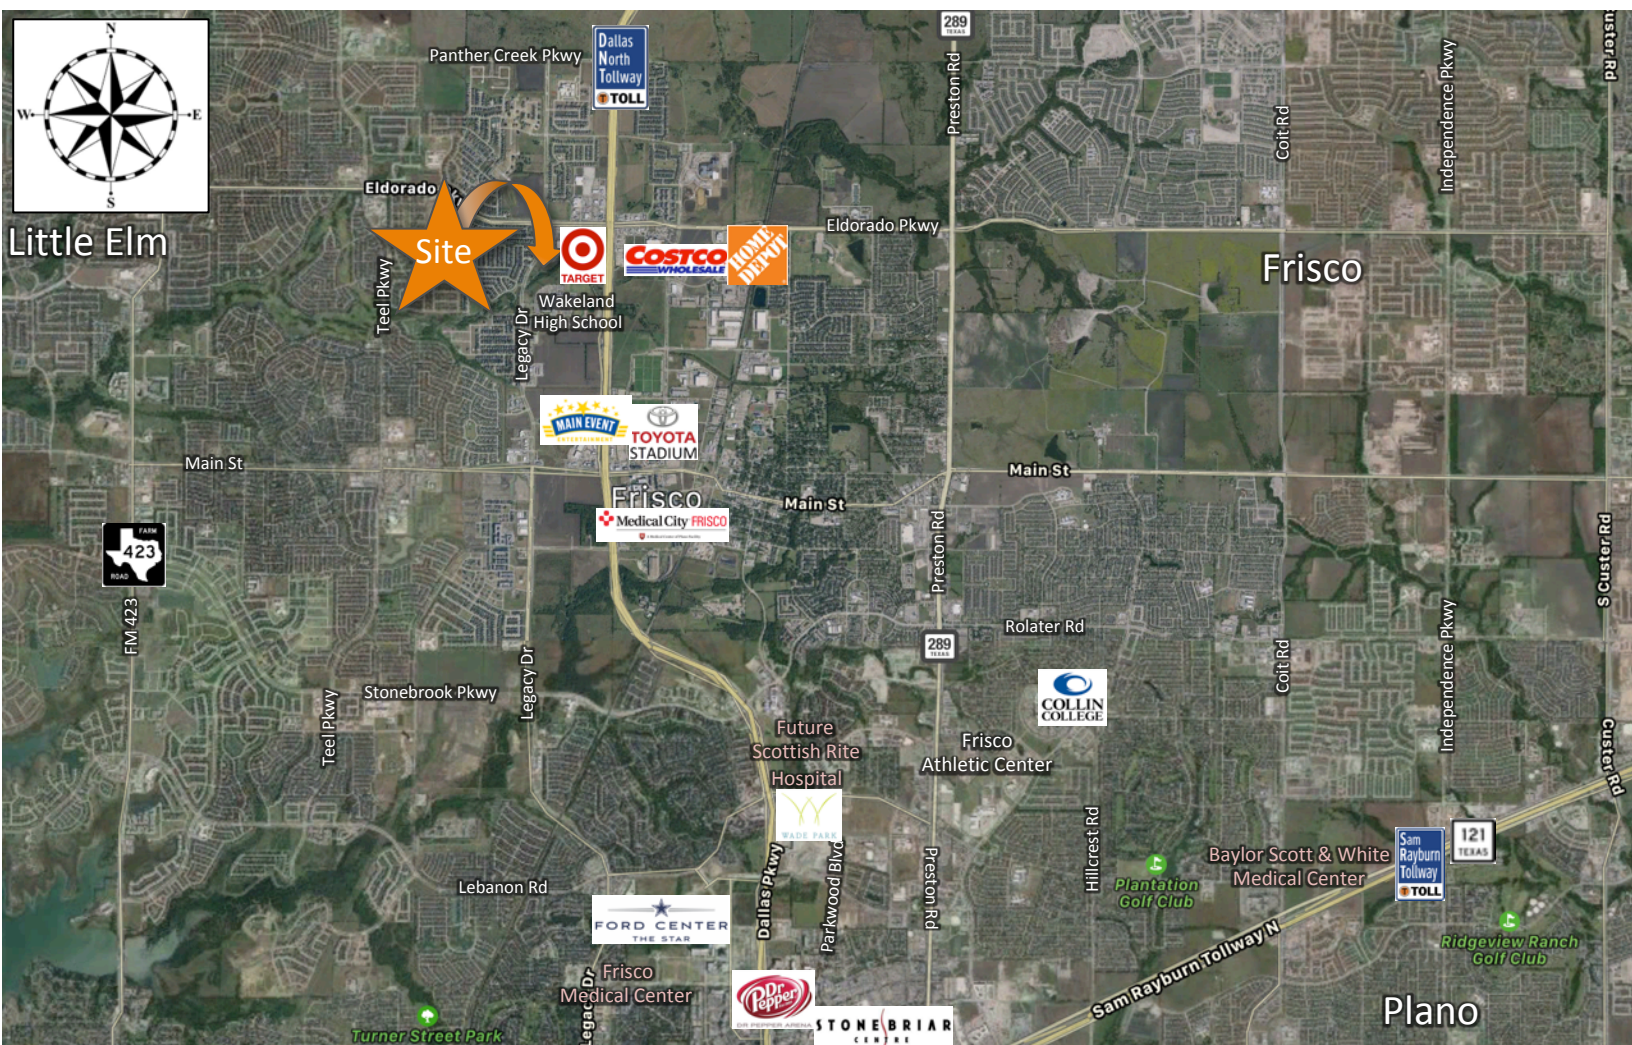

The information contained herein was obtained from sources deemed reliable; however Legacy Commercial LLC. makes no guarantees, warranties or representations as to the completeness or accuracy thereof, the presentation of this real estate information is subject to errors: omissions; change of price; subject to prior sale or lease; or withdrawal without notice.

FOR MORE INFORMATION CONTACT
O: 972.292.1220
Joe Martinez C: 214.535.1876 / Tonya La Barbera C: 469.323.2615
Martinez@LCRTexas.com / Tonya@LCRTexas.com