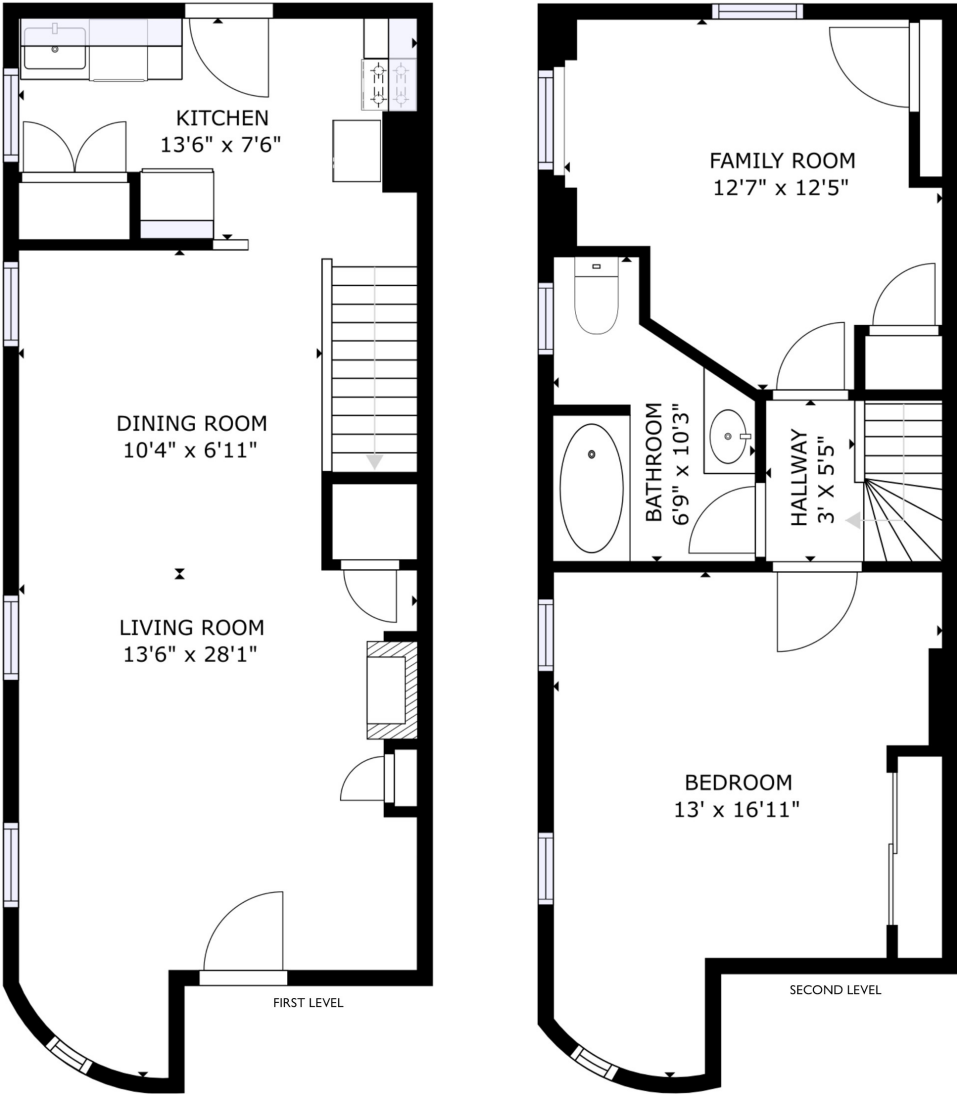

239 Race Street Unit D

Philadelphia, PA 19106

TOTAL: 878 sq ft
FIRST LEVEL: 452 sq ft, SECOND LEVEL: 426 sq ft