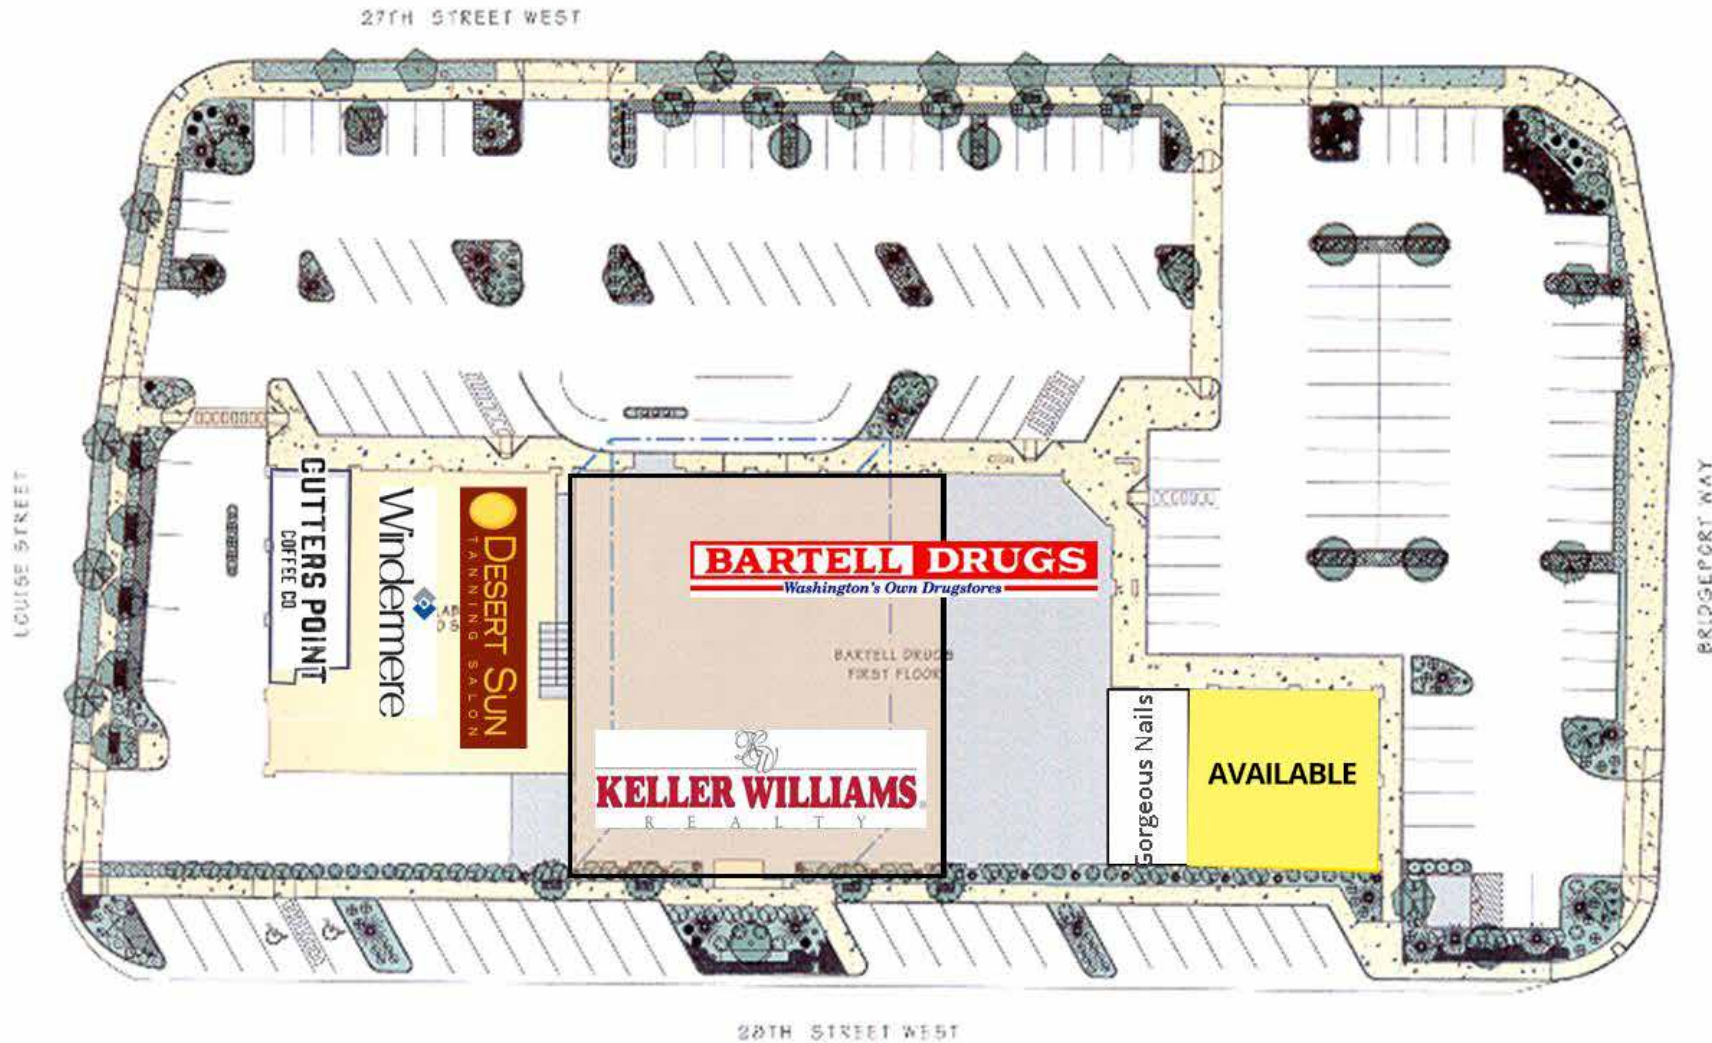

BRIDGEPORT LANDING

2700 Bridgeport Way W, University Place, WA 98466

FOR
LEASE

First Western Properties - Tacoma, Inc.
6402 Tacoma Mall Blvd, Tacoma, WA 98409
P (253) 472-0404 F (253) 472-0541

www.fwp-inc.com