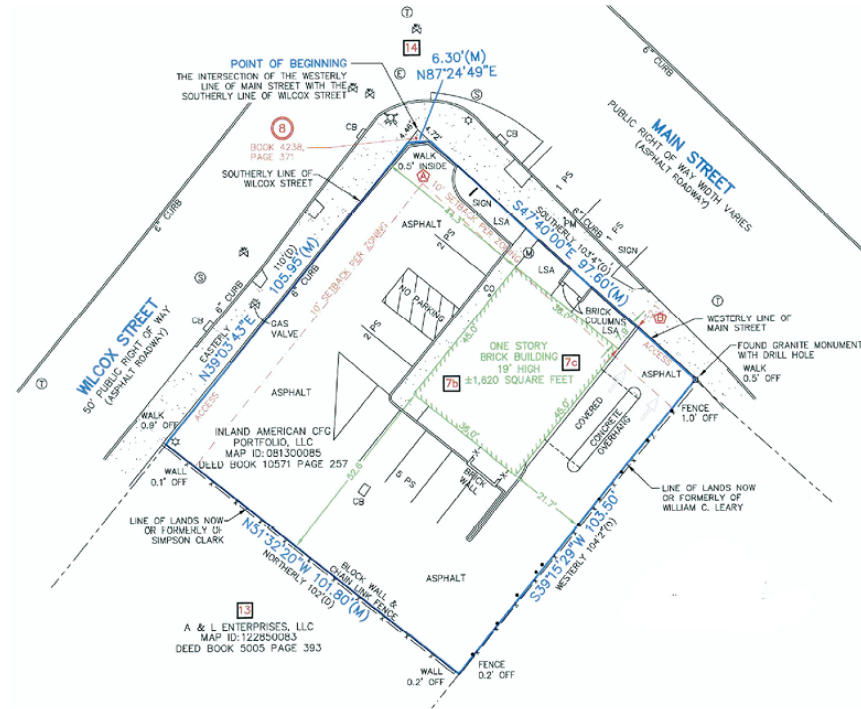

DEMOGRAPHICS

TOTAL POPULATION

1 MILE	2 MILES	3 MILES
18,532	75,766	131,185

DAYTIME POPULATION

1 MILE	2 MILES	3 MILES
26,810	95,461	147,572

BEN STARR

617.239.3643

bstarr@atlanticretail.com

1,620 SF WITH DRIVE THRU
SPRINGFIELD, MA