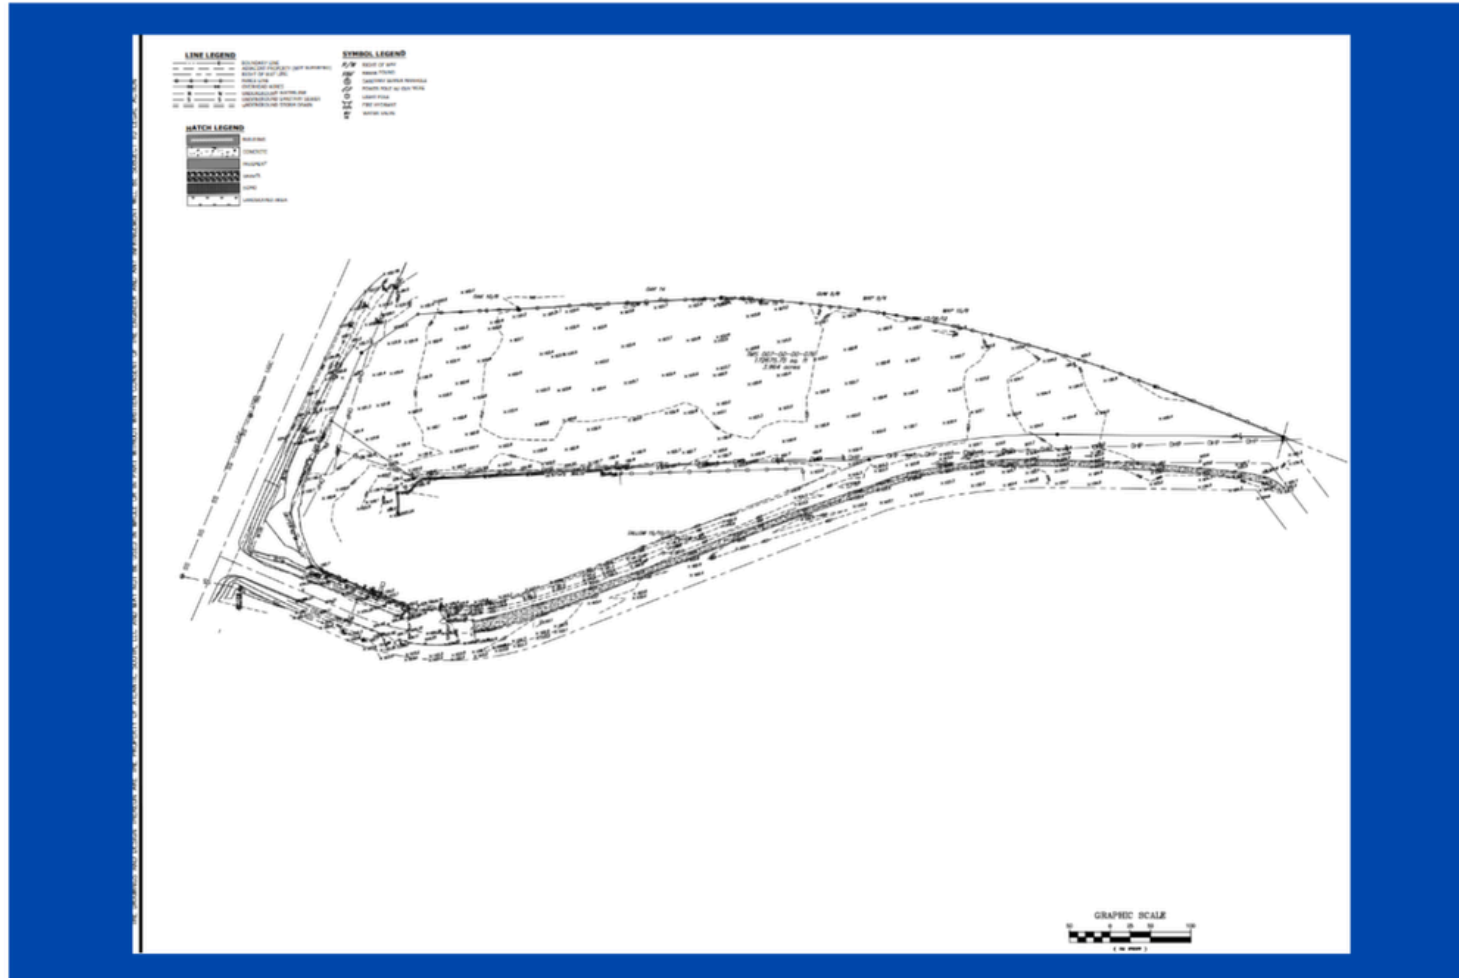

EXCELLENT LOCATION AND VISIBILITY

FOR SALE \$395,000

3.97 ACRES

I-95 EXIT RAMP 3 MILES TO I-26

CONNERS DR, SAINT GEORGE, SC

*Jillian Weatherford, CCIM*  
**KW COMMERCIAL®**

843.209.2410

JILLIAN@JILLIANWEATHERFORD.COM

EXCELLENT LOCATION AND VISIBILITY

FOR SALE

\$395,000

3.97 ACRES

IMMEDIATE I-95 ACCESS, 3 MILES TO I-26

CONNERS DR, SAINT GEORGE, SC

*Jillian Weatherford, CCIM*  
**KW COMMERCIAL®**

843.209.2410