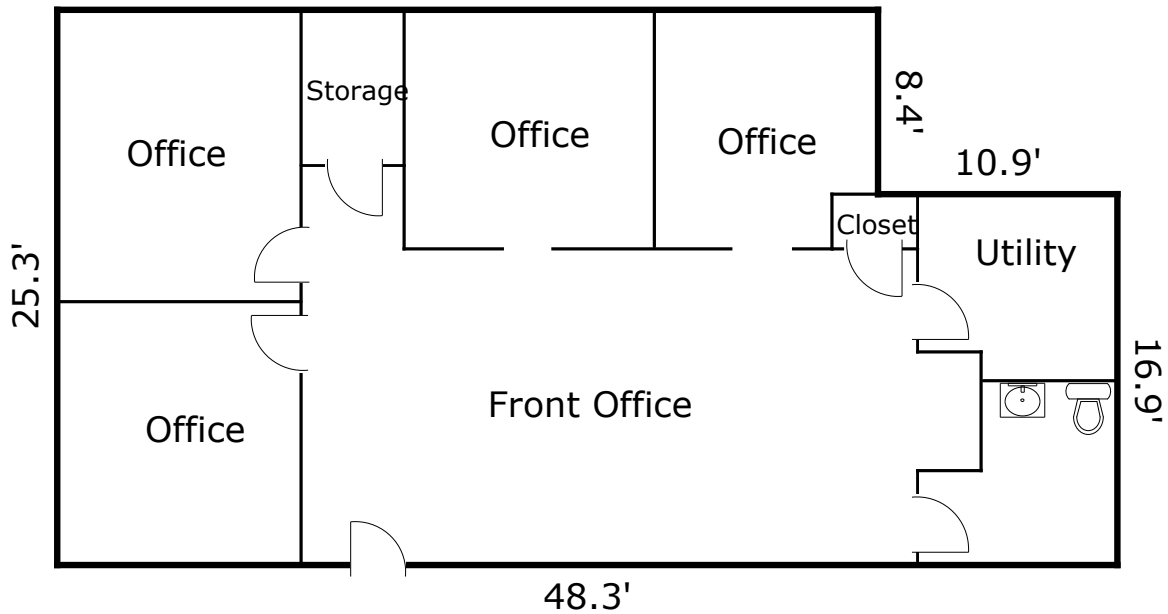

32 Old Charlotte Highway

Main Level

[1130.43 Sq ft]

37.4'

Information herein deemed reliable but not guaranteed.
Floor plan for evaluation purposes only.
All dimensions approximate. Not for Construction

Area Calculations Summary

Living Area		Calculation Details
Main Level	1130.4 Sq ft	$25.3 \times 37.4 = 946.2$ $10.9 \times 16.9 = 184.2$
Total Living Area (Rounded):	1130 Sq ft	