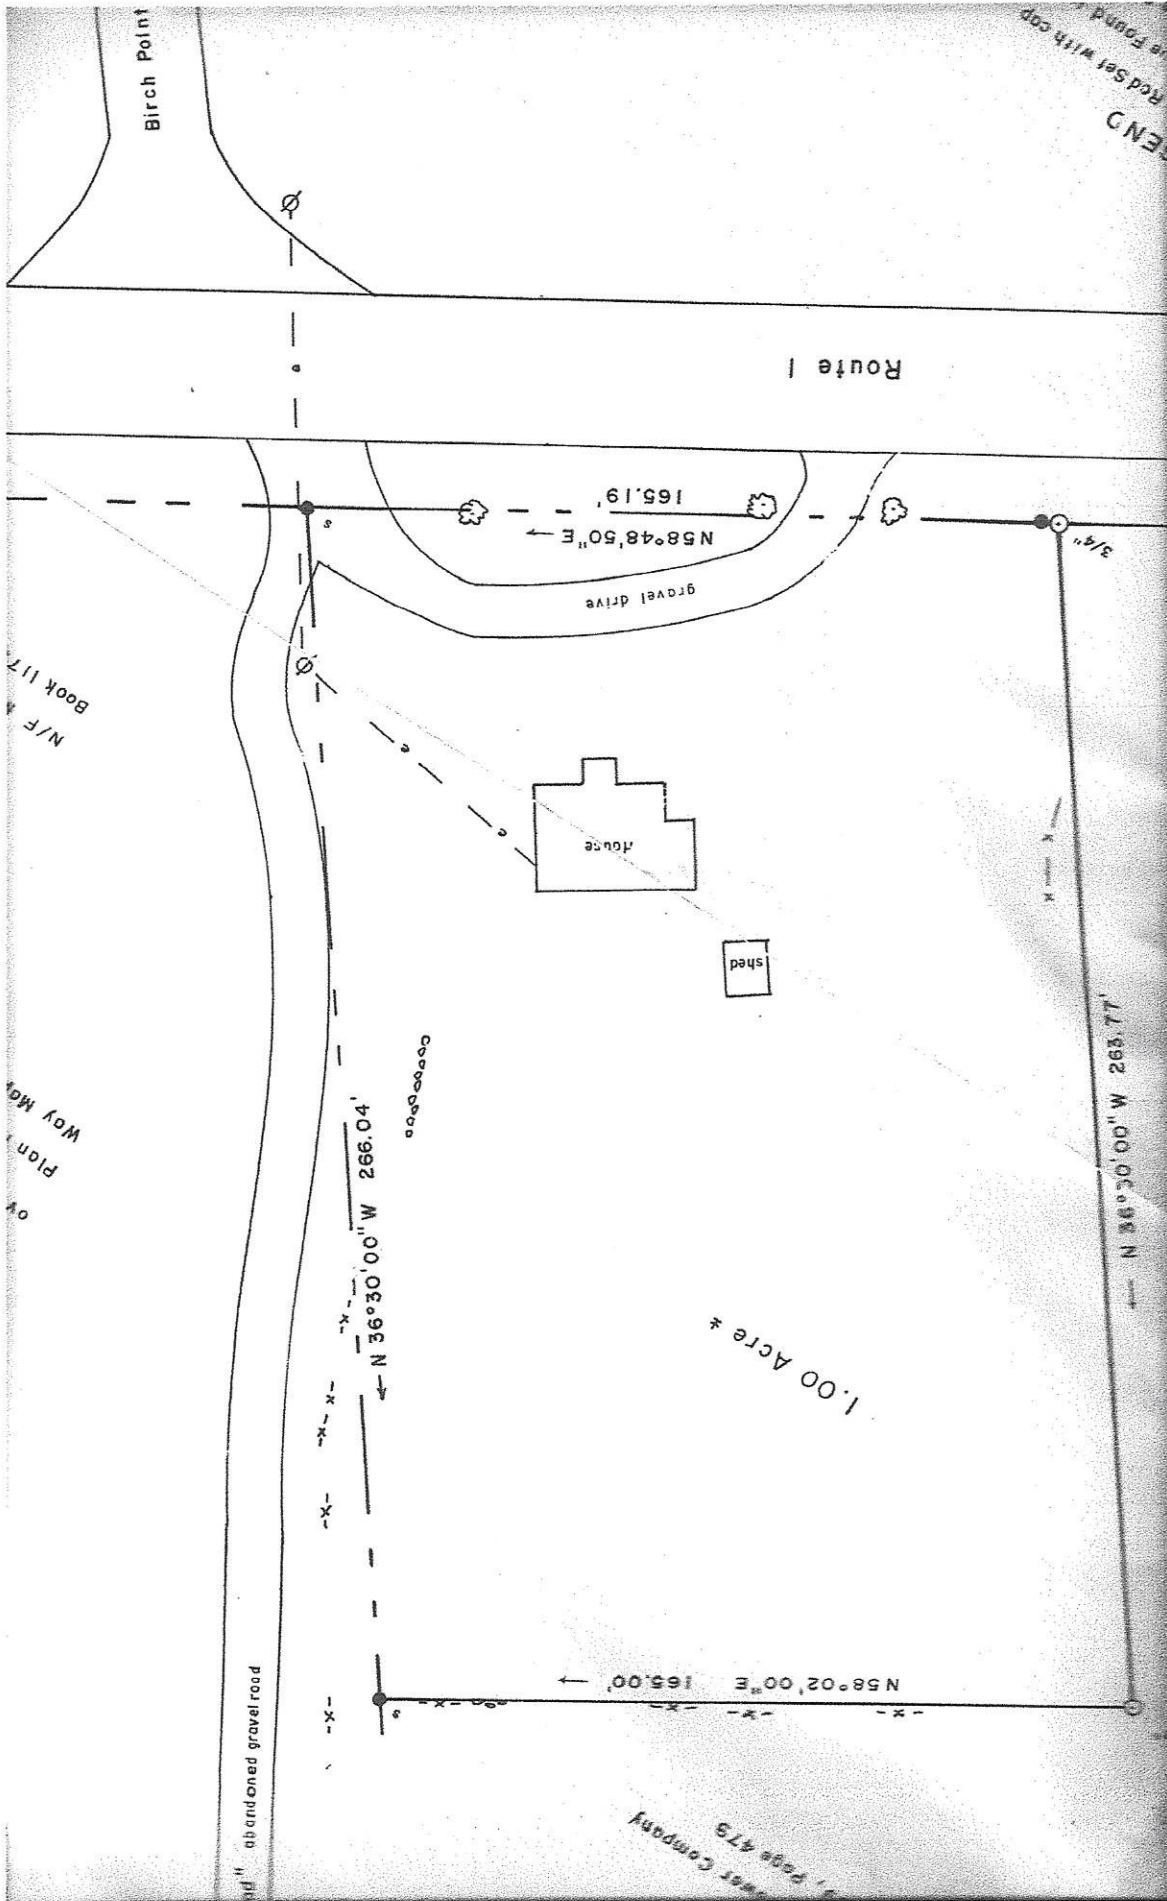

FOR ASSISTANCE PLEASE CONTACT
OUR PROFESSIONAL CONSULTANTS

JOHN E. O'DONNELL & ASSOCIATES
AUBURN, MAINE
1975

PROPERTY MAP
WISCASSET, MAINE

SCALE IN FEET
0 100 200

U-10

NO PARCEL 15,13,10

END
 Rd Set with cap
 be found

Plan
 Way Mark
 N/F
 Book 117