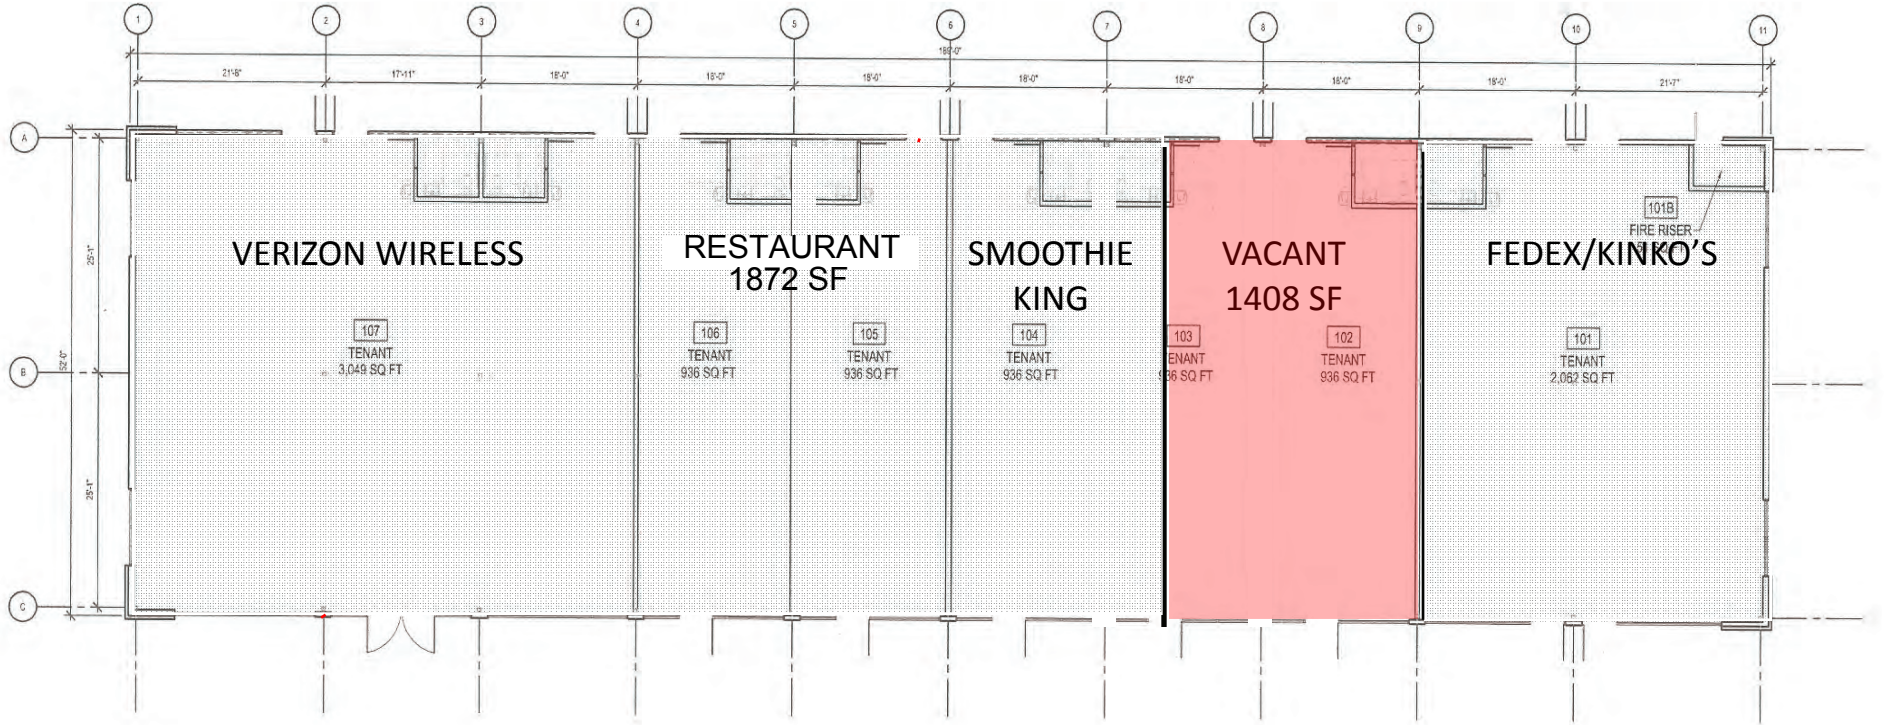

# The Shoppes at Rinehart

1 Floor Plan  
SCALE: 1/8"=1'-0"