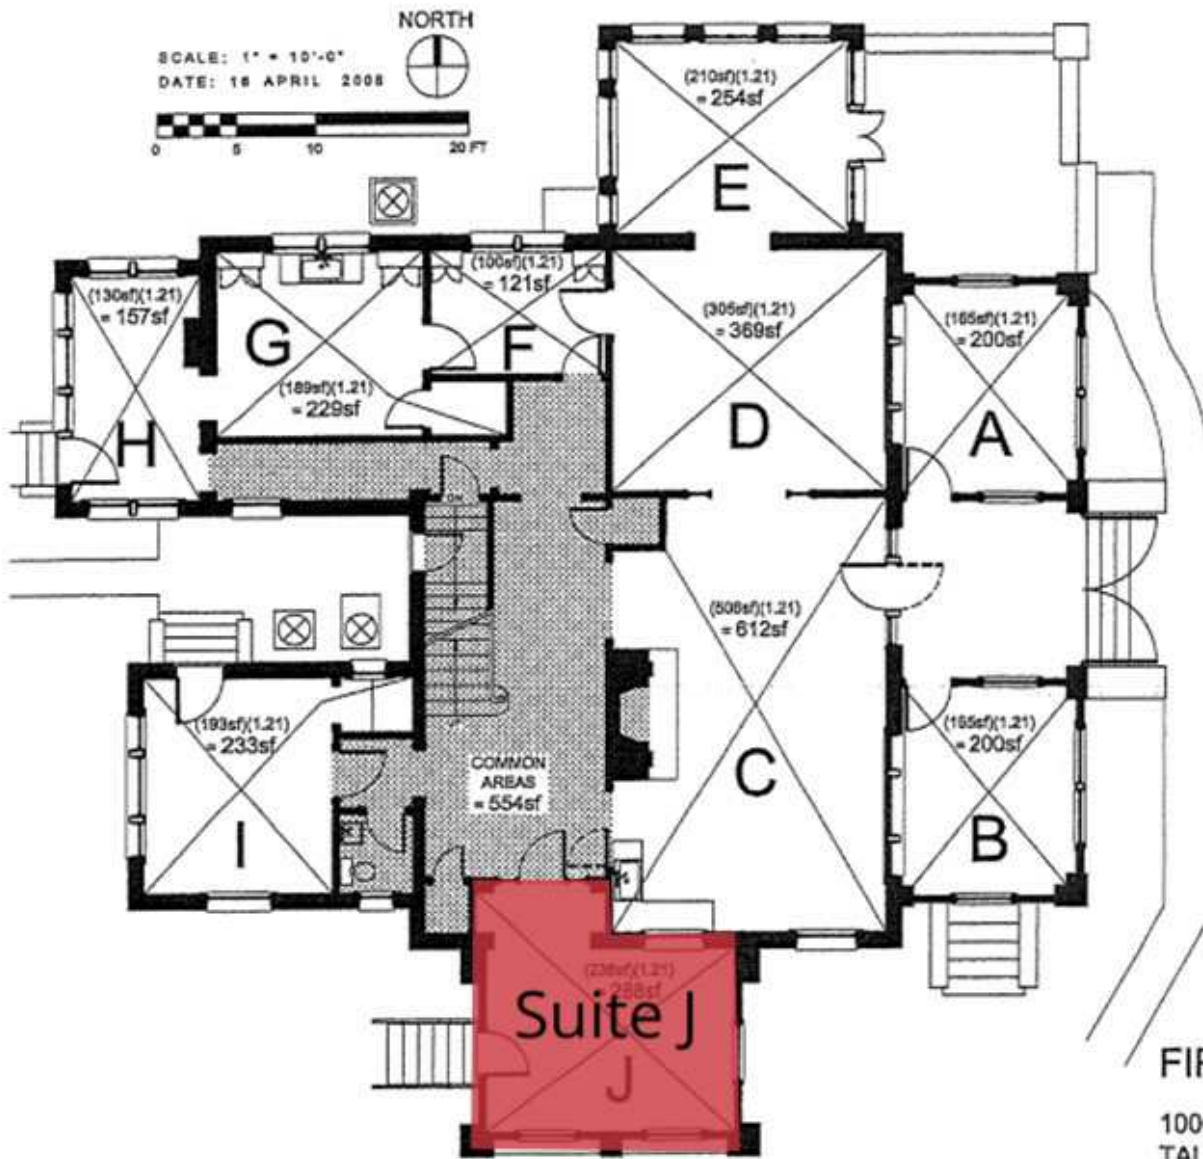

FOR LEASE

1000 Thomasville Road Tallahassee, FL 32303

FIRST FLOOR PLAN

1000 THOMASVILLE ROAD
TALLAHASSEE, FLORIDA

✉ **Debbie Ashlin**
+1 850 544 5677
ashlin@talcor.com

NAITALCOR