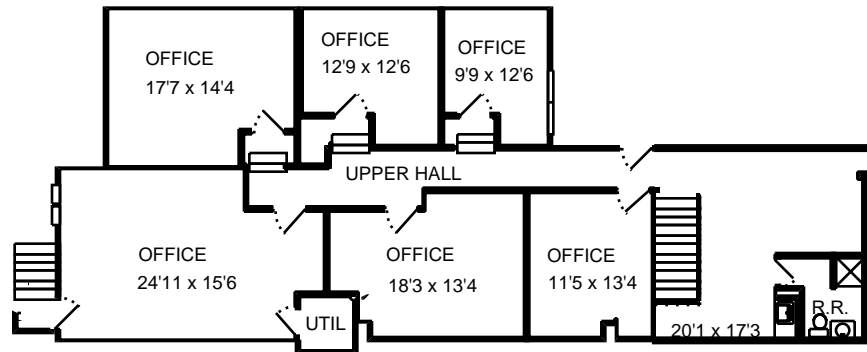

Property Address:
577 Shotwell St
San Francisco, CA 94110

Measure #14993930

Total interior square footage on page: 1815 sf

The interior square footage listed is living space only and is not taxable square footage

Property Address:
577 Shotwell St
San Francisco, CA 94110

Measure #14993930