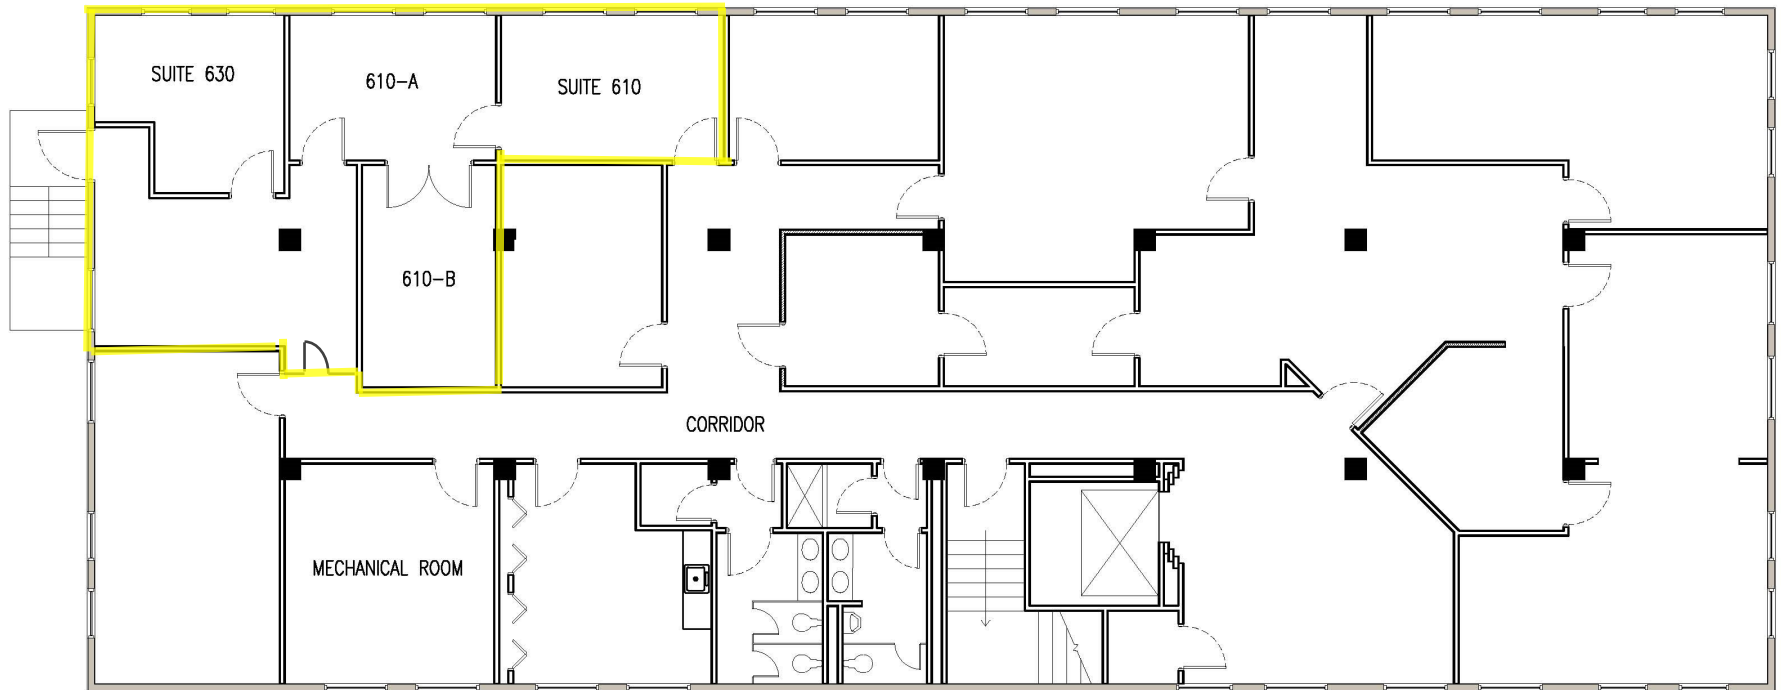

AVAILABLE SPACE

6TH FLOOR

6TH FLOOR PLAN
SCALE: 1/8" = 1'-0"

SUITE 610 (ALL ROOMS): 559 RENTABLE SF
SUITE 630: 442 RENTABLE SF
TOTAL CONTIGUOUS: 1,001 RENTABLE SF