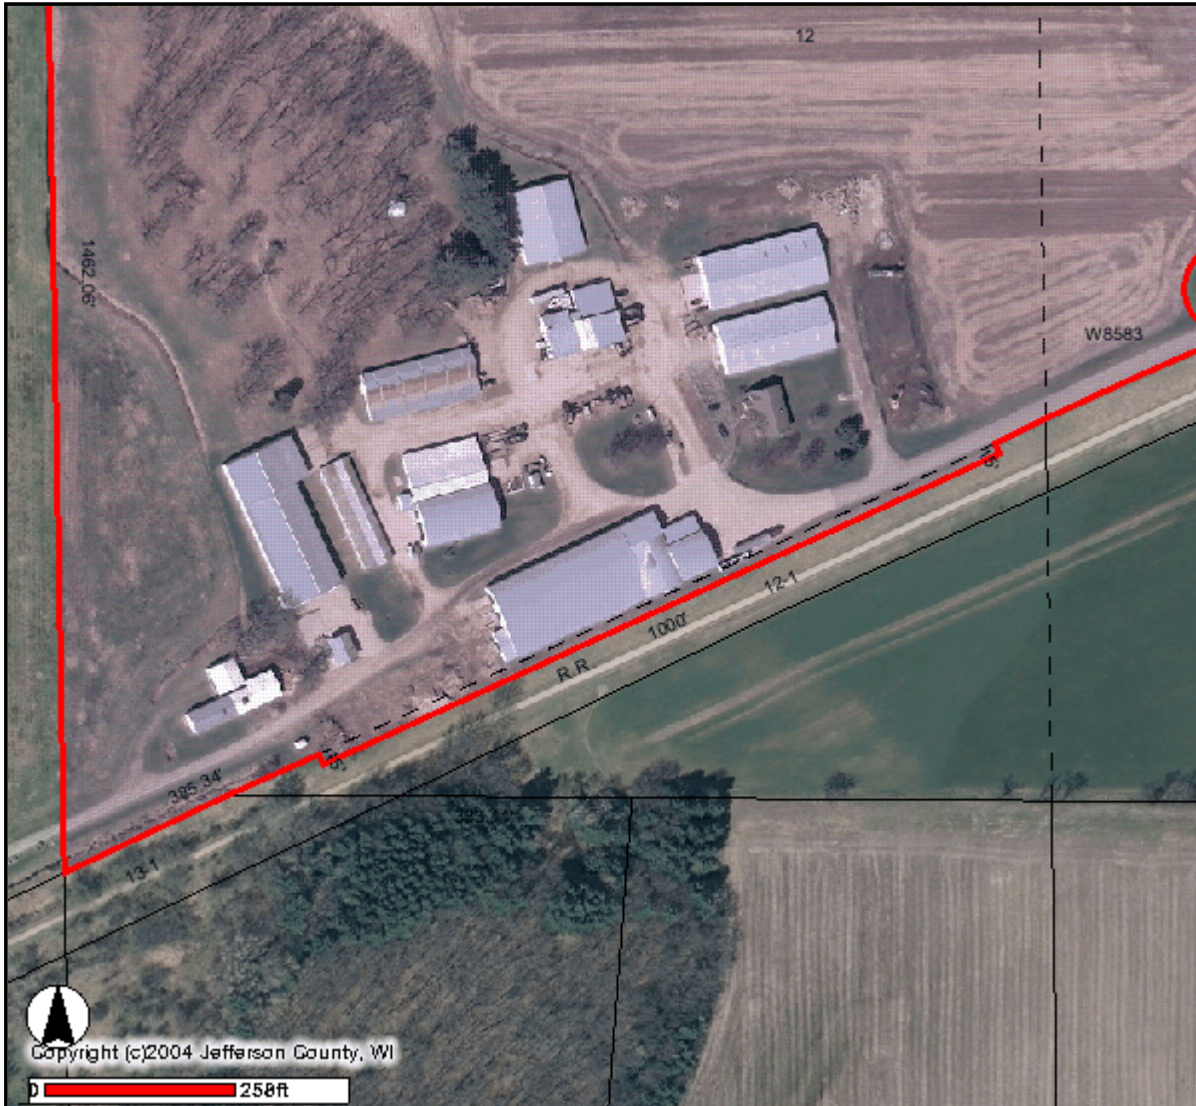

Jefferson County Geographic Information System

[Print](#) [Close](#)

	SELECTION
	Major Hydro Names
	Minor Hydro Names
	Major Road Centerlines
	County
	Federal
	Interstate
	State
	Streams, Etc.
	PLSS Sections No
	PLSS Sections
	MCD Boundaries
	Parcels
	Surface Water

varlon systems

DISCLAIMER

This map is not a substitute for an actual field survey or on sight investigation. The accuracy of this map is limited by the quality of the records from which it was assembled. Other inherent inaccuracies occur during the composition process. Jefferson County makes no warranty whatsoever concerning this information.

Copyright (c)2004 Jefferson County, WI

0 258ft