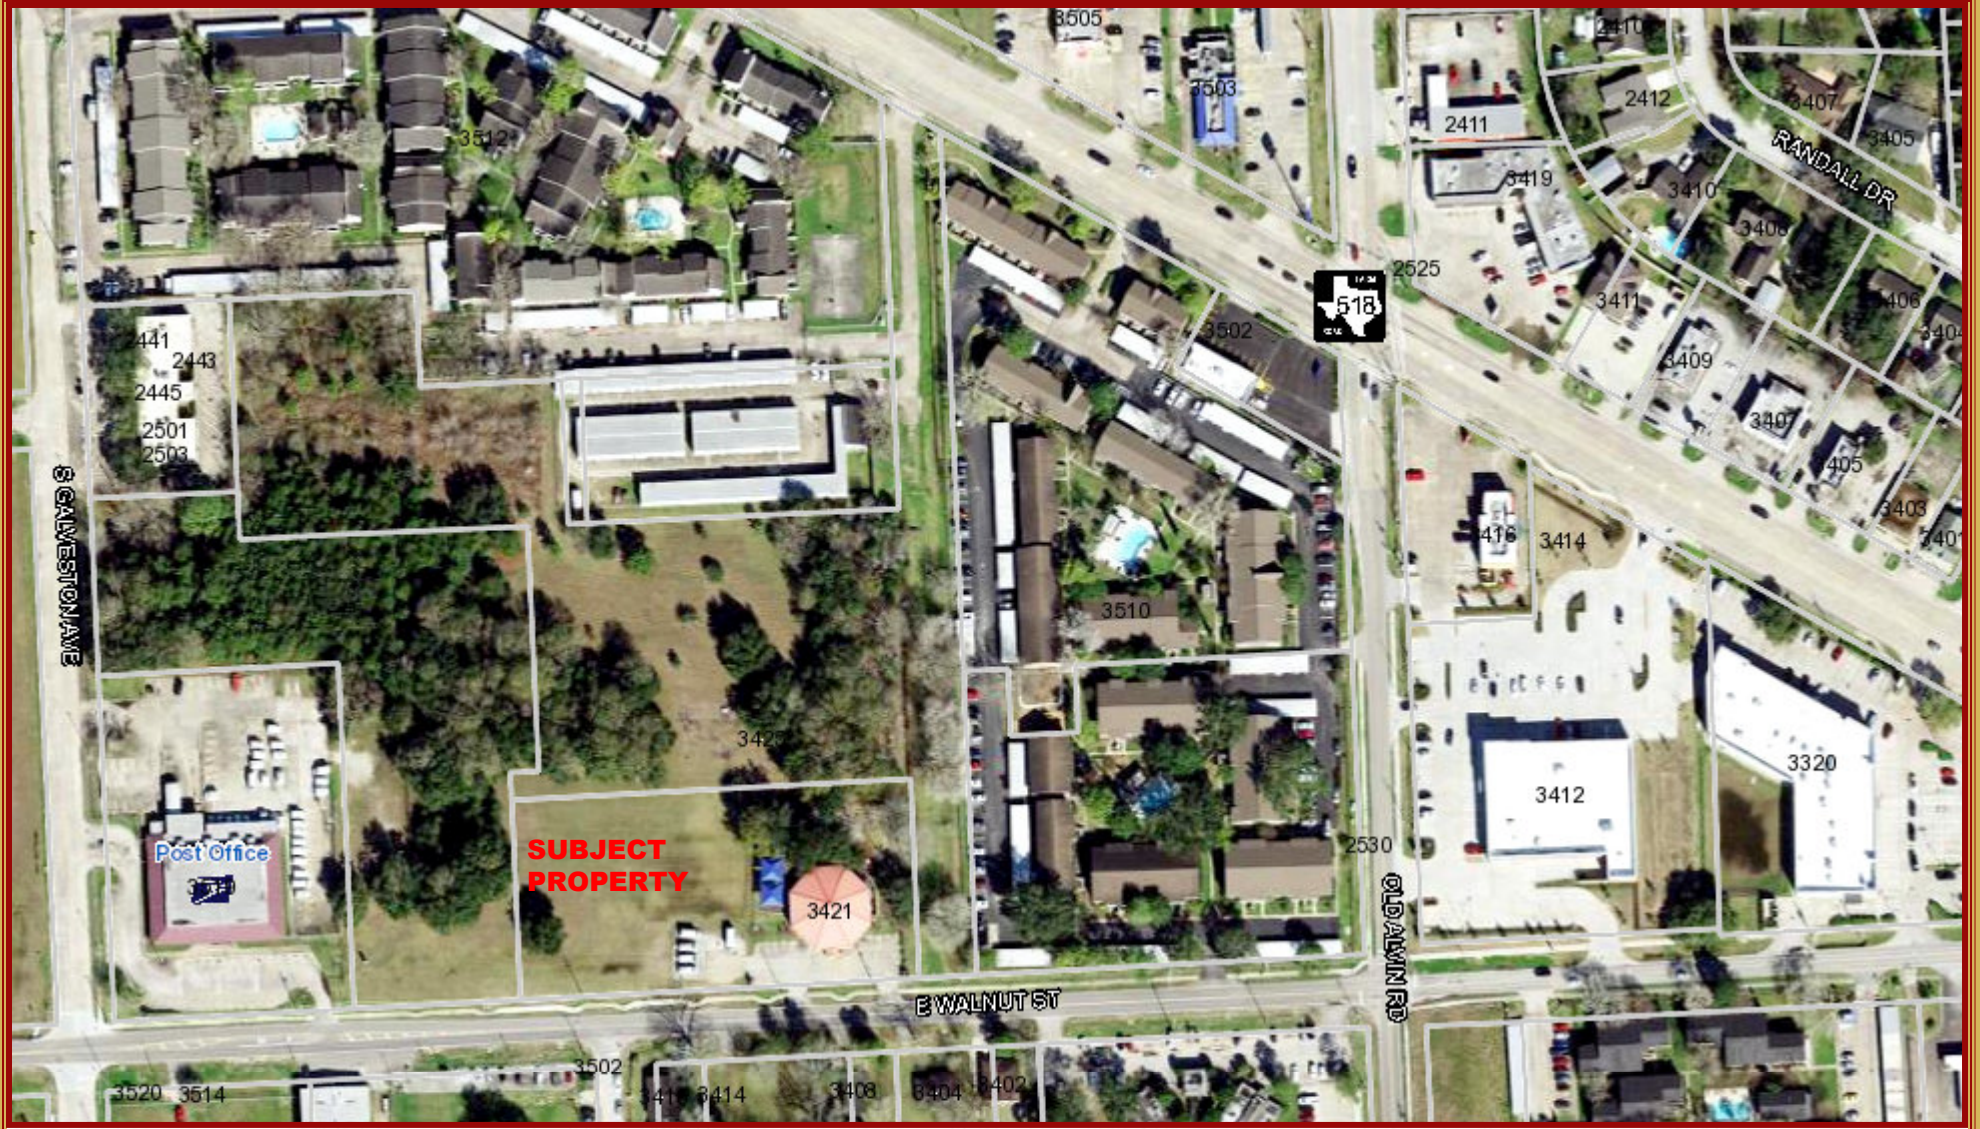

VICINITY MAP

Legend/Notes

- | | | |
|--------------|---------------------|---------------------|
| Trails | County | McHard Road Project |
| Parks | Neighborhood | Parcels |
| City | Prairie Restoration | |
| Community | | |

1:2,400
 1 inch = 200 feet

NORTH
 This product is for informational purposes only and may not be prepared or be suitable for legal, engineering, or surveying purposes.
 MAP PREPARED: MAY 29, 2021