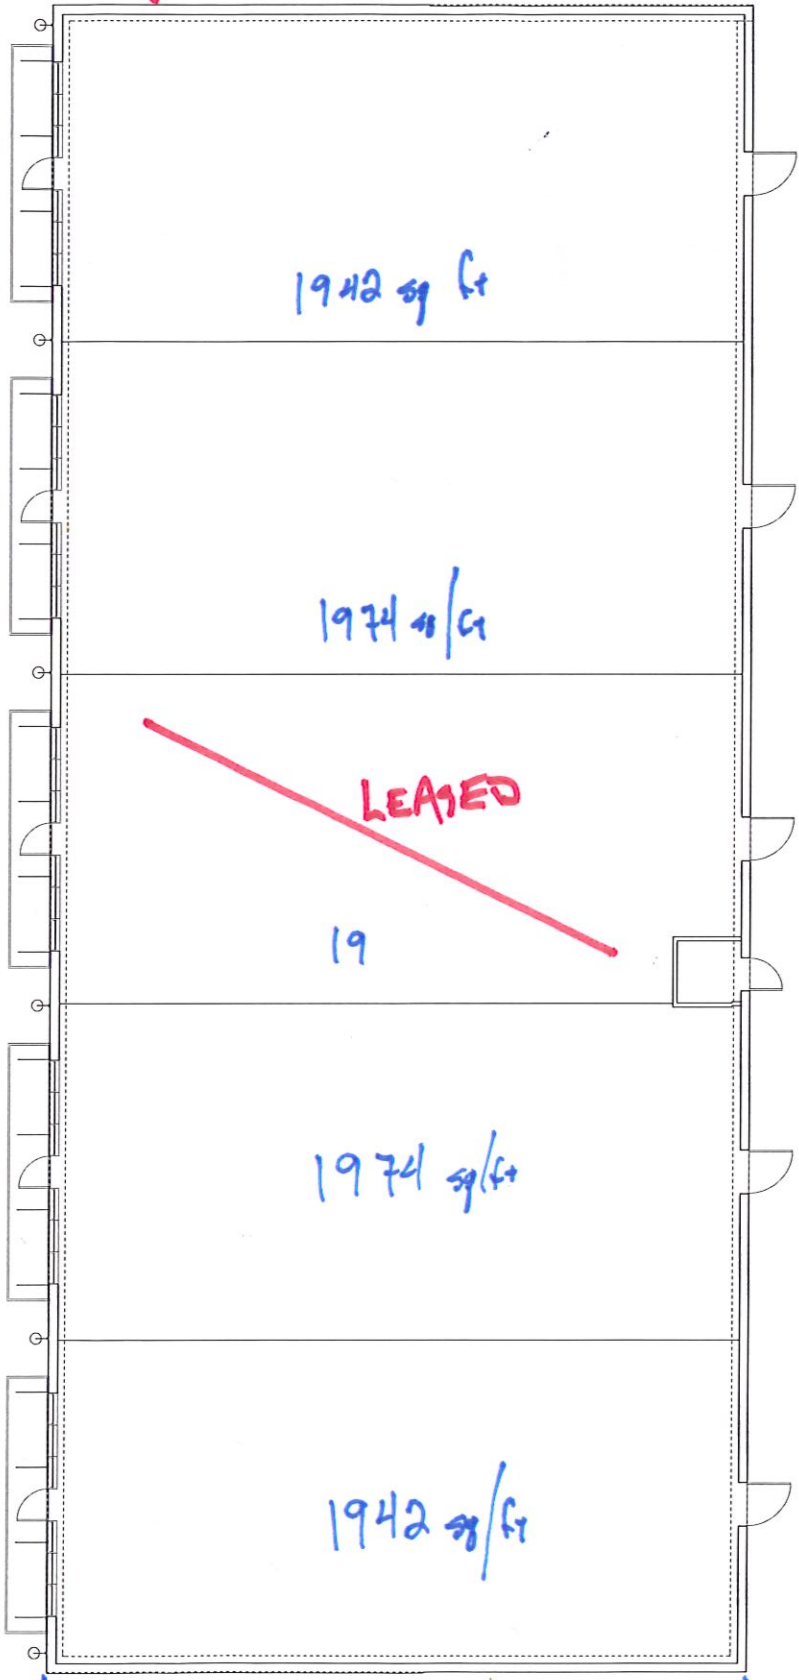

DRIVE THROUGH

155'

65'

DRIVE THROUGH

FRONT

FRANKFORD AVE