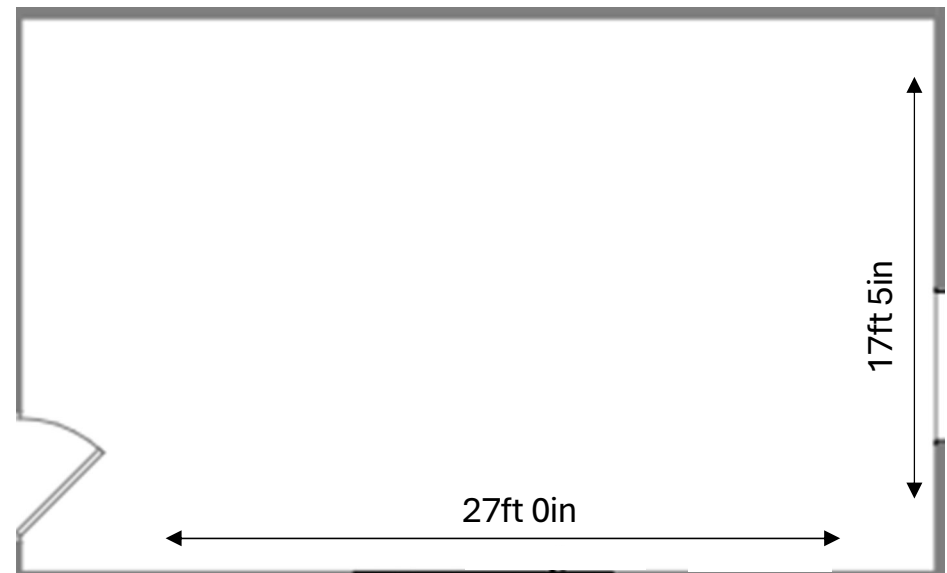

## Suite 201

515

Rentable Square Feet

332

Usable Square Feet

**HBG**

*Celebrating  
30 years*