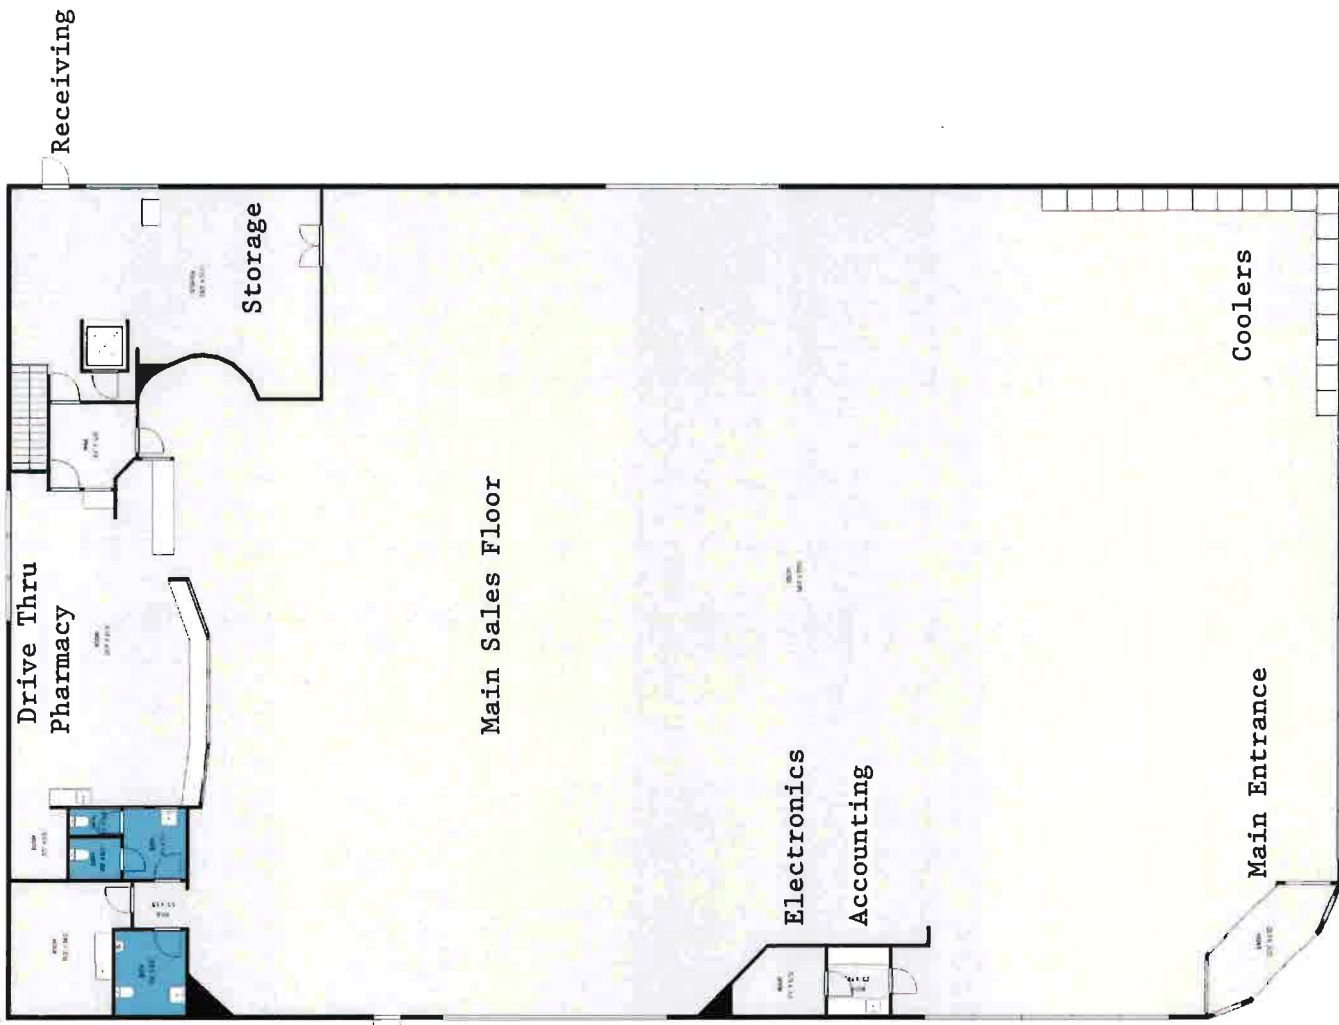

Diagram 1 of 2 (Main Floor)

Employee Lounge

SAGINAW RITE AID SITE
1470 TITTABAWASSEE Rd.
SAGINAW, MICHIGAN 48604

ALL IMAGES, DIMENSIONS, AND OTHER INFORMATION CONTAINED HEREIN ARE APPROXIMATE AND FOR ILLUSTRATIVE PURPOSES ONLY, AND SHALL NOT BE RELIED UPON BY ANY PARTY. NEXT DOOR PHOTOS MAKES NO REPRESENTATIONS OR WARRANTIES, AND DISCLAIMS ANY AND ALL LIABILITY ARISING FROM USE OF THIS INFORMATION. ALL INFORMATION HEREIN SHALL BE SUBJECT TO THE TERMS AND CONDITIONS FOUND AT NEXTDOORPHOTOS.COM/TC.

Diagram 2 of 2
(Mezzanine)

Main Floor (see next diagram)

SAGINAW RITE AID SITE
1470 TITTABAWASSEE RD.
SAGINAW, MICHIGAN 48604