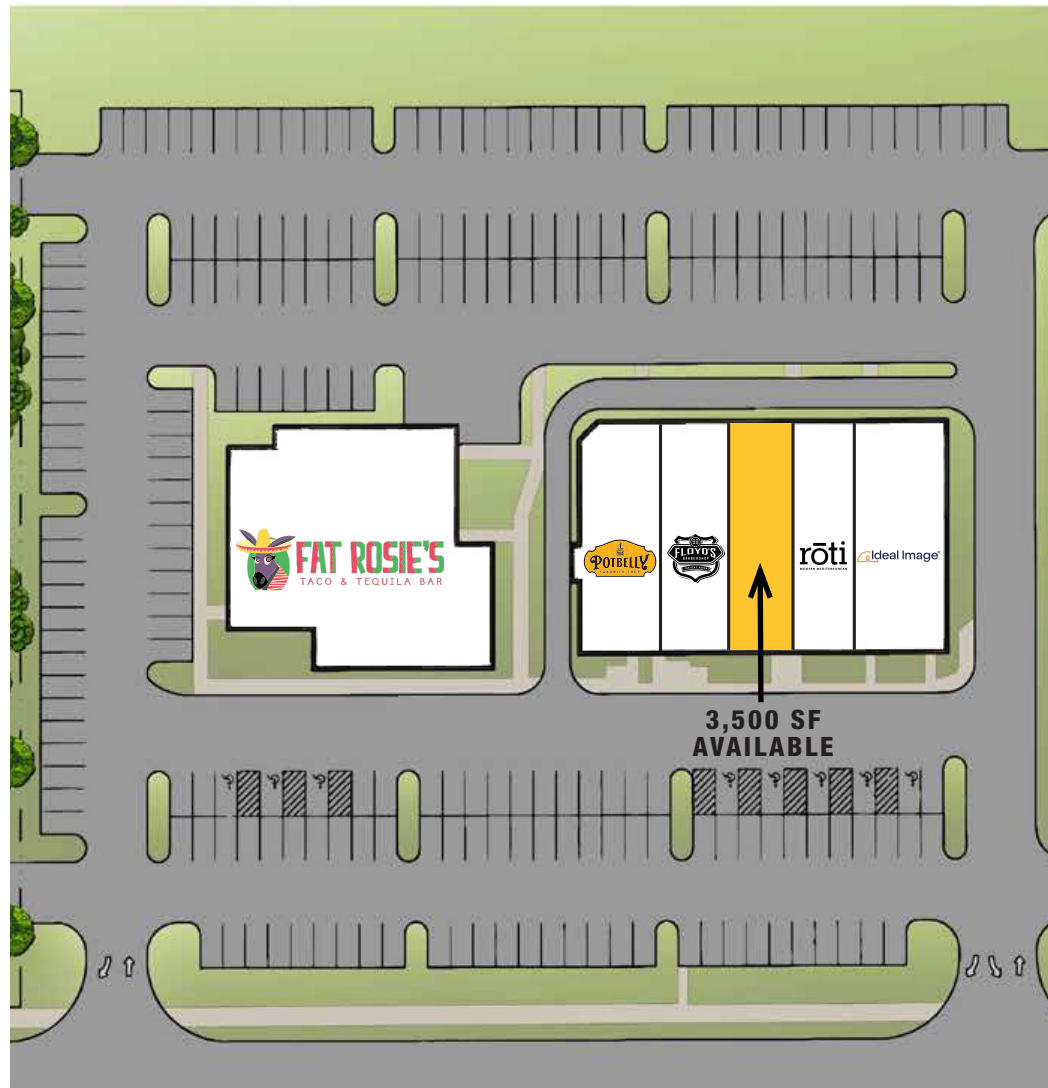

SCHAUMBURG

N>

MEACHAM ROAD (32,000 VPD)