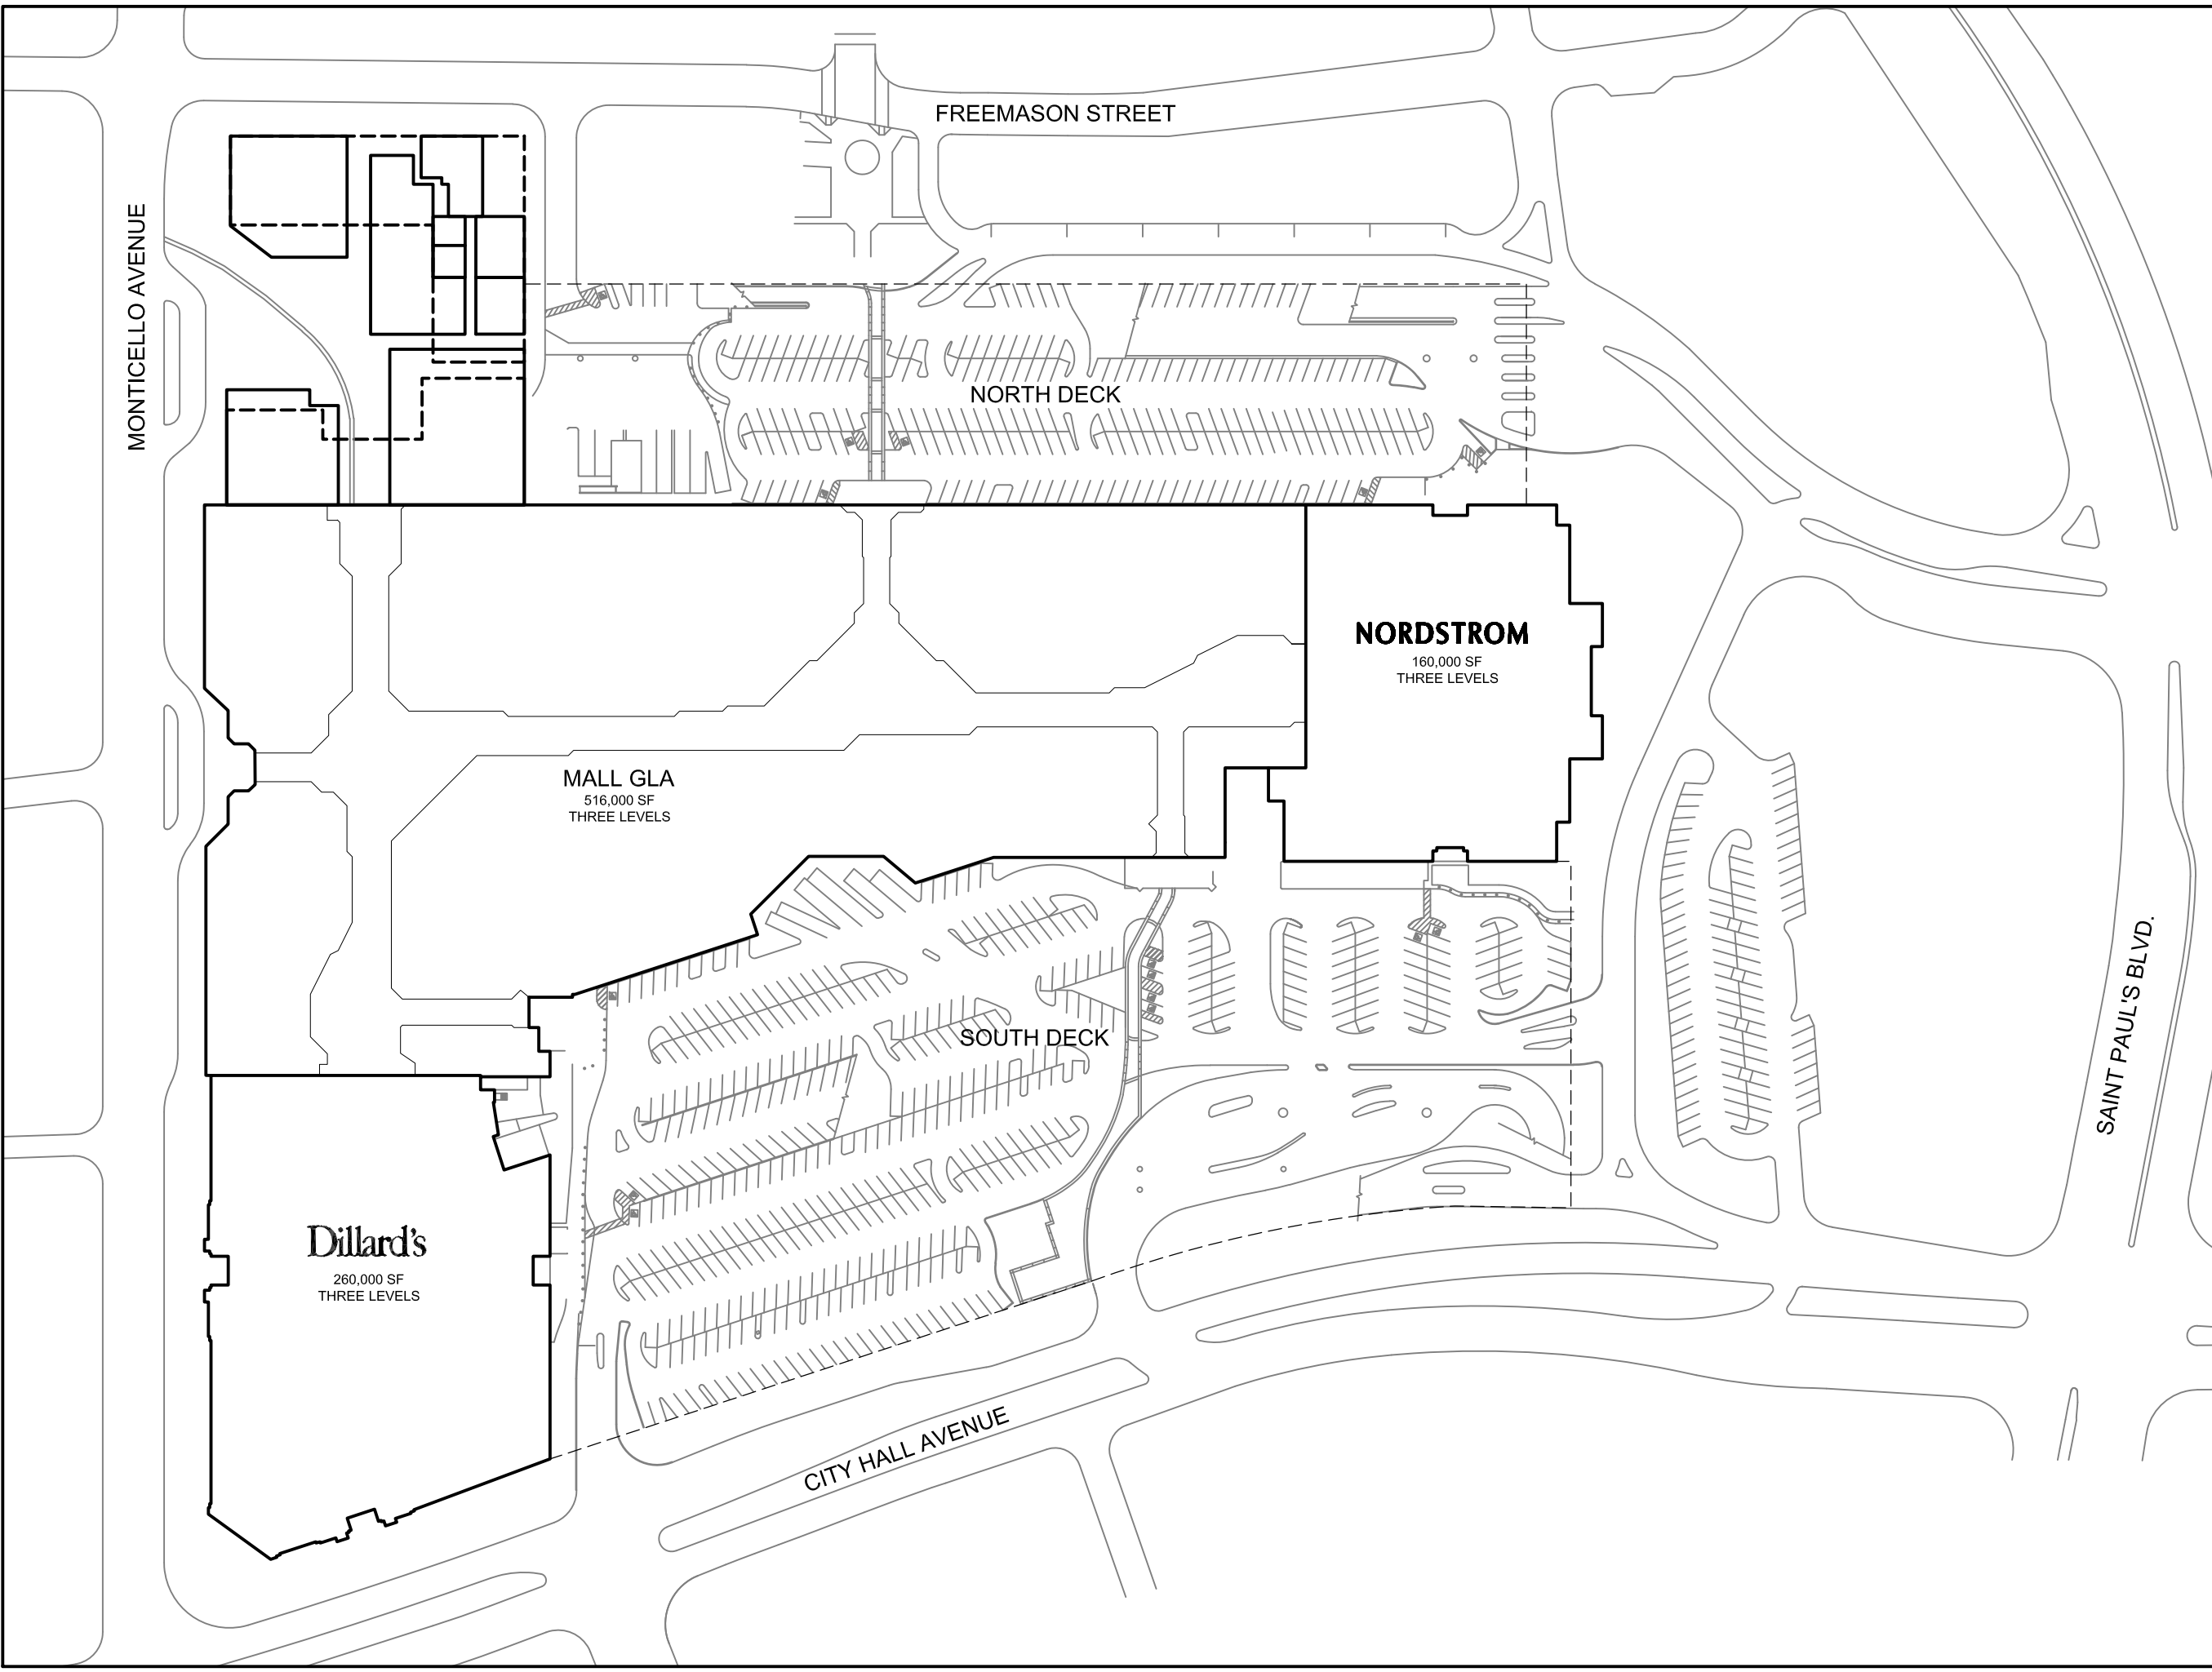

Drawing: R:\TENANT COORDINATION\MacArthur Center_Norfolk_VA\00_CAD DRAWINGS\01_MAC MALL\MAC Site Plan_2017-11-01.dwg_Layout: 11x17_Oct 31, 2017, 3:41pm

MacArthur Center

Mall Address:
MACARTHUR CENTER
300 Monticello Ave.
Norfolk, VA 23510
Phone: (757) 627-6000

Note:
This is a schematic plan only intended to show the general layout of the shopping center or part thereof. All the dimensions shown on this drawing should be field verified.

SITE PLAN

LAST UPDATED: 11.01.17