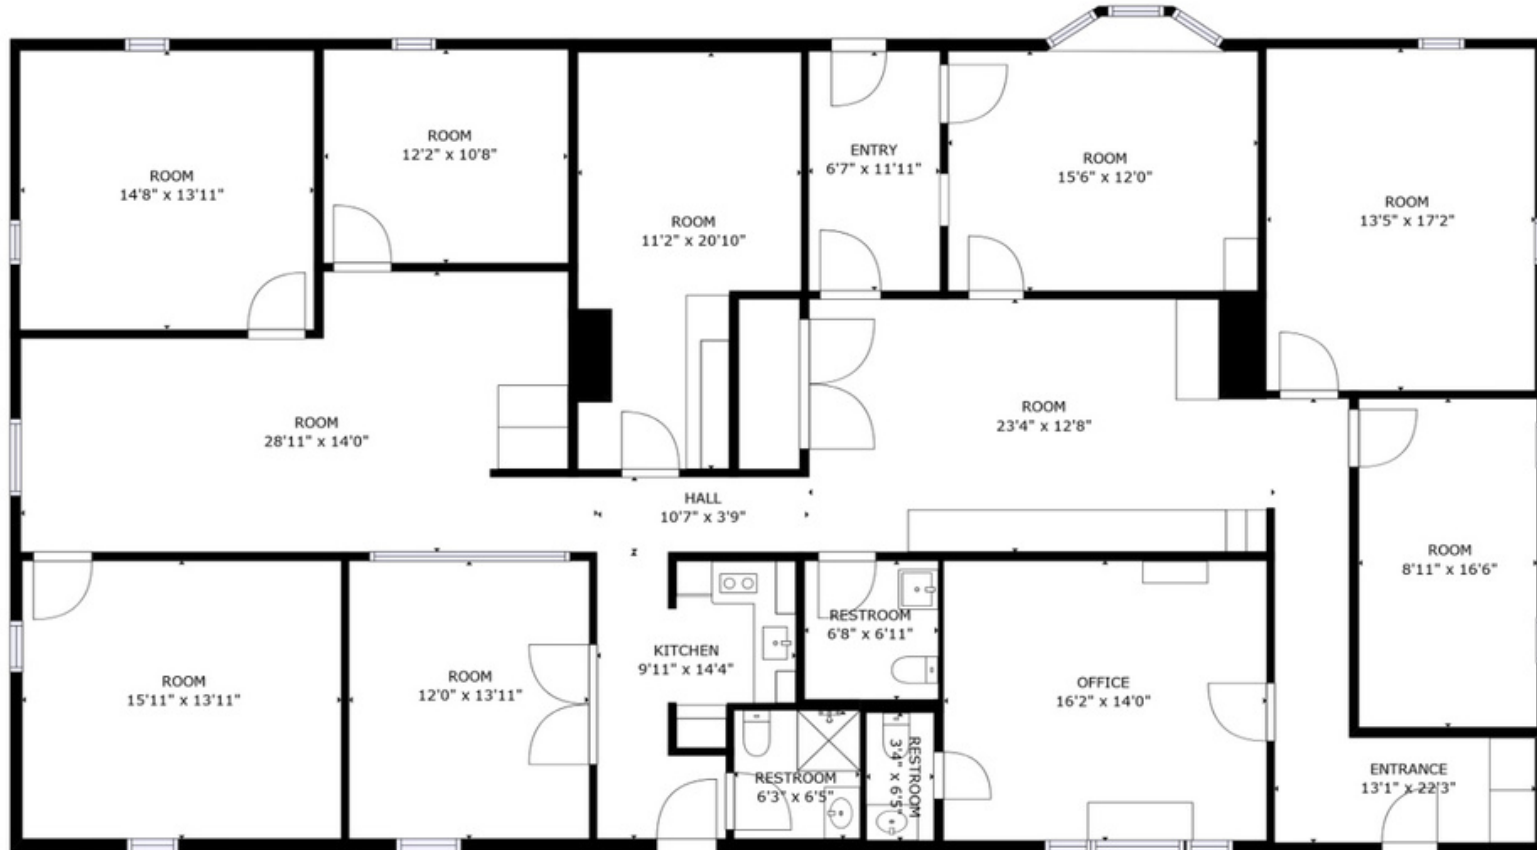

# 205 Amity Rd Bethany, CT

Photos

3D walk through

GROSS INTERNAL AREA  
FLOOR 1: 3014 sq. ft  
TOTAL: 3014 sq. ft  
SIZES AND DIMENSIONS ARE APPROXIMATE, ACTUAL MAY VARY.

Joe Cafasso, EXP Realty  
203-444-0964  
Joe@thecafassogroup.com