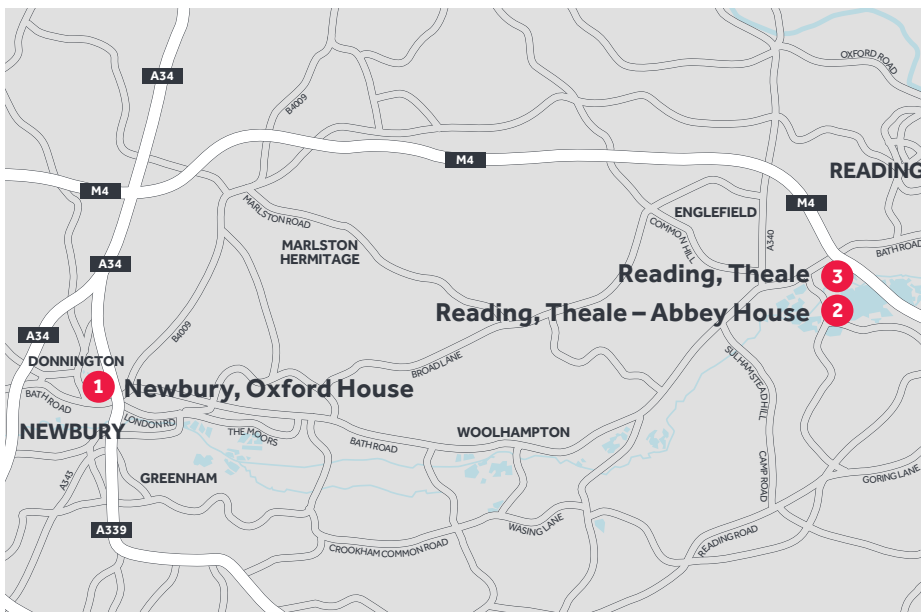

1. Newbury, Oxford House

Oxford House, 12 – 20 Oxford Street, Newbury RG14 1JB

Place your business at the crossroads of southern England at this centre, less than an hour from London, Oxford and Bristol.

2. Reading, Theale – Abbey House

1650 Arlington Business Park, Theale, Reading RG7 4SA

Reached from junction 12 of the M4, this centre offers great connectivity from its lakeside location and has plenty of parking.

3. Reading, Theale

1210 Parkview, Arlington Business Park, Theale, Reading RG7 4TY

This centre is on a well-known business park in Reading among blue-chip companies along the M4 – England's 'silicon corridor'.

Reading, Theale – Abbey House

1650 Arlington Business Park
Theale, Reading RG7 4SA

We give three easy options. With all-inclusive pricing.

Office (from £4.80)
per person per day

Get your own space for one person or a whole team, from a month to years

Co-working (from £4.40)
per person per day

Rent desk space in a shared office environment

Virtual office (from £1.60)
per person per day

Get a professional address with mail handling, telephone answering and free access to our drop-in business lounges

What you'll find inside

Office space

Meeting rooms

Virtual office

Co-working

Facilities

24 hour access
Voicemail
Drop-in lounge area
Staffed reception
Communal kitchen

Visit one of our 3 locations in Newbury or Theale.
0800 756 2501 regus.co.uk