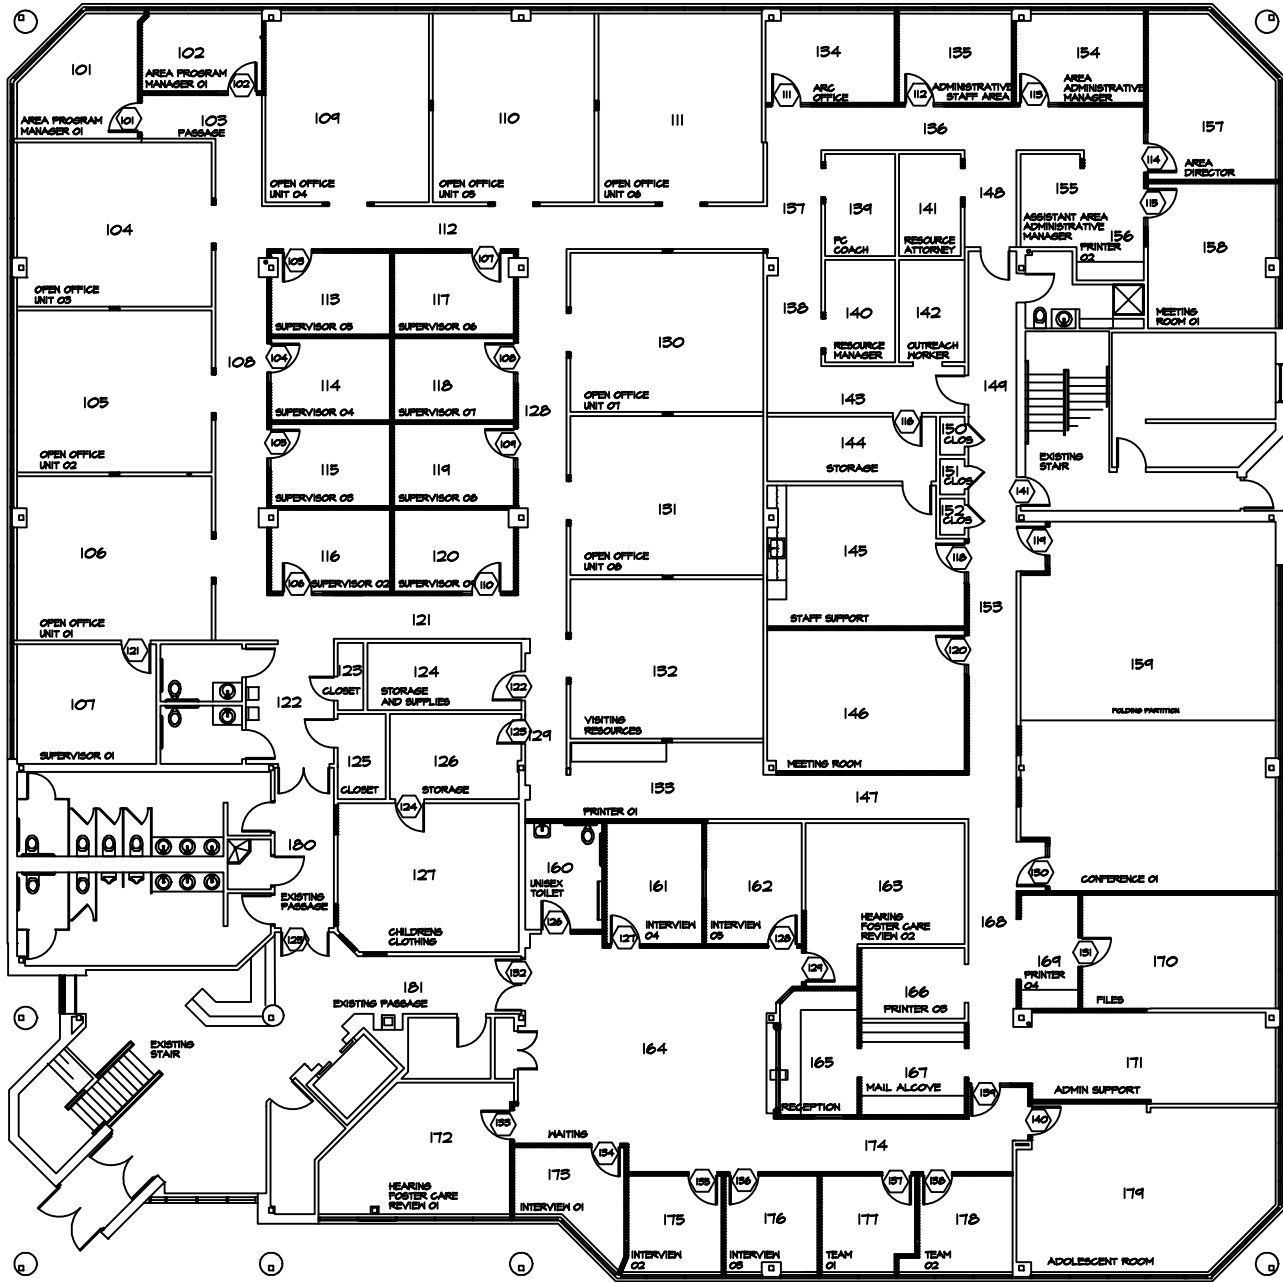

FLOOR PLAN: LOWER LEVEL

ADDRESS:

690 MECHANIC STREET
LEOMINSTER, MASSACHUSETTS

DESCRIPTION:

FLOOR PLAN
LOWER LEVEL

DRAWING VERSION

DATE: DRAWN

01-24

SCALE: INDICATED

SHEET:

A.1

FLOOR PLAN: LOWER LEVEL
EXISTING CONDITIONS

ADDRESS:
690 MECHANIC STREET
LEOMINSTER, MASSACHUSETTS

DESCRIPTION:
FLOOR PLAN
LOWER LEVEL:
EXISTING CONDITIONS

DRAWING VERSION

DATE: DRAWN

01-24

SCALE: INDICATED

SHEET:

A.3