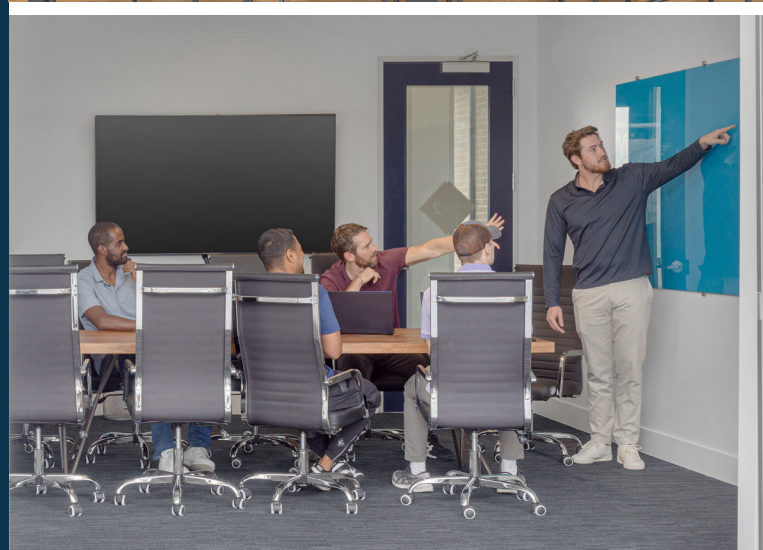

UTILITIES

MOTHERS' ROOM

COMMUNITY APP

BIKE ROOM

NETWORK ACCESS

EXPLORE OUR AVAILABLE TEAM SUITE OPTIONS TODAY!

**CONTACT EXPANSIVE**

877.301.6217 | [sales@expansive.com](mailto:sales@expansive.com)