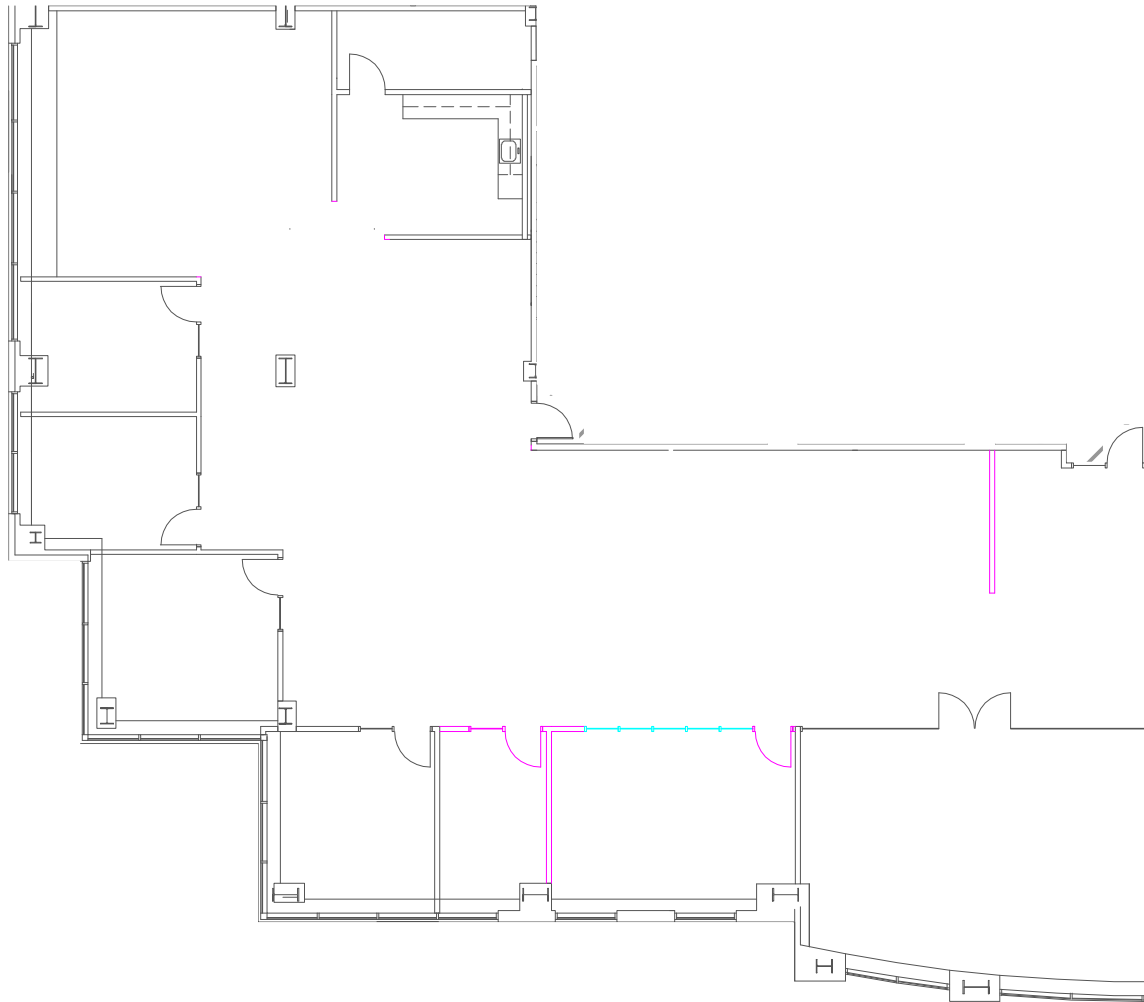

SPEC SUITE 350

SOUTH TOWNE CORPORATE CENTER - BUILDING 200

SPEC SUITE 350

SOUTH TOWNE CORPORATE CENTER - BUILDING 200