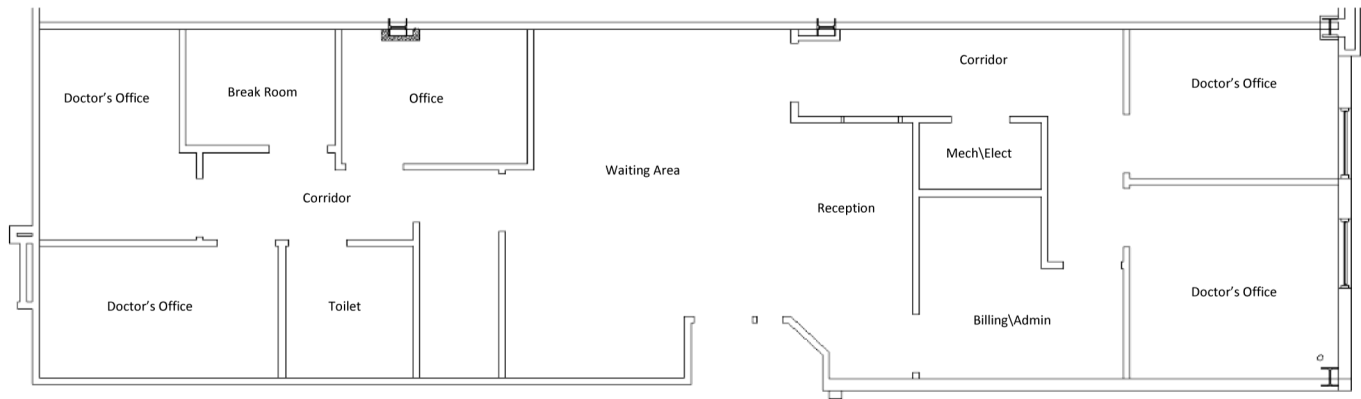

## Westage Pavilion

75 Crystal Run Road, Middletown, NY 10941

Class "A" Medical Office Space  
Available for Lease Immediately!

## 75 CRYSTAL RUN ROAD

- 1,696 Rentable SQ FT
- Sub-dividable
- Class A Space
- Professionally Managed Property
- 1.2 Miles from Orange Regional Medical Center