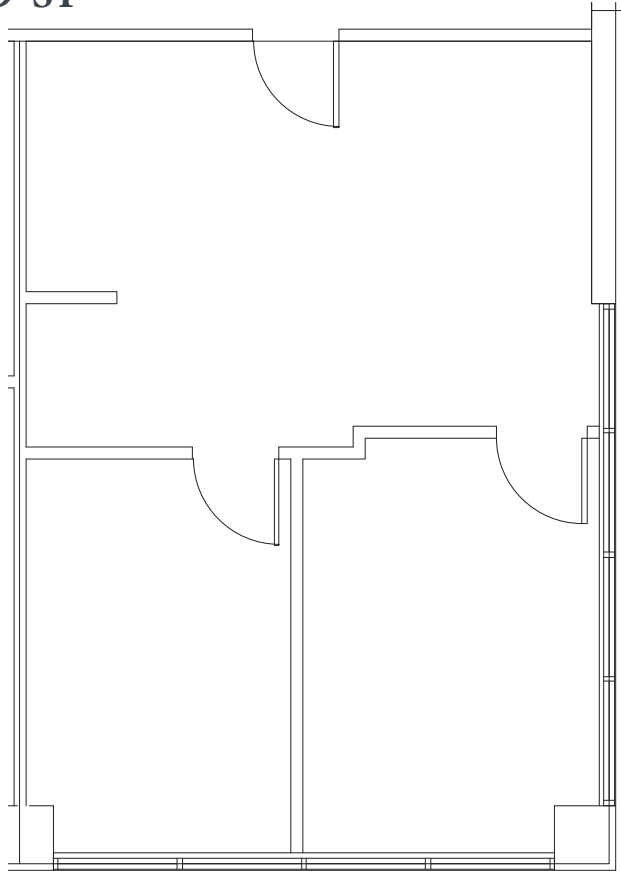

DEL MAR OFFICE PARK

7301-A BUILDING

SUITE 105B - 689 SF

CONTACT BROKER

OWEN SAGAR

Vice President

+1 561 393 1634 (o)

+1 561 703 8440 (c)