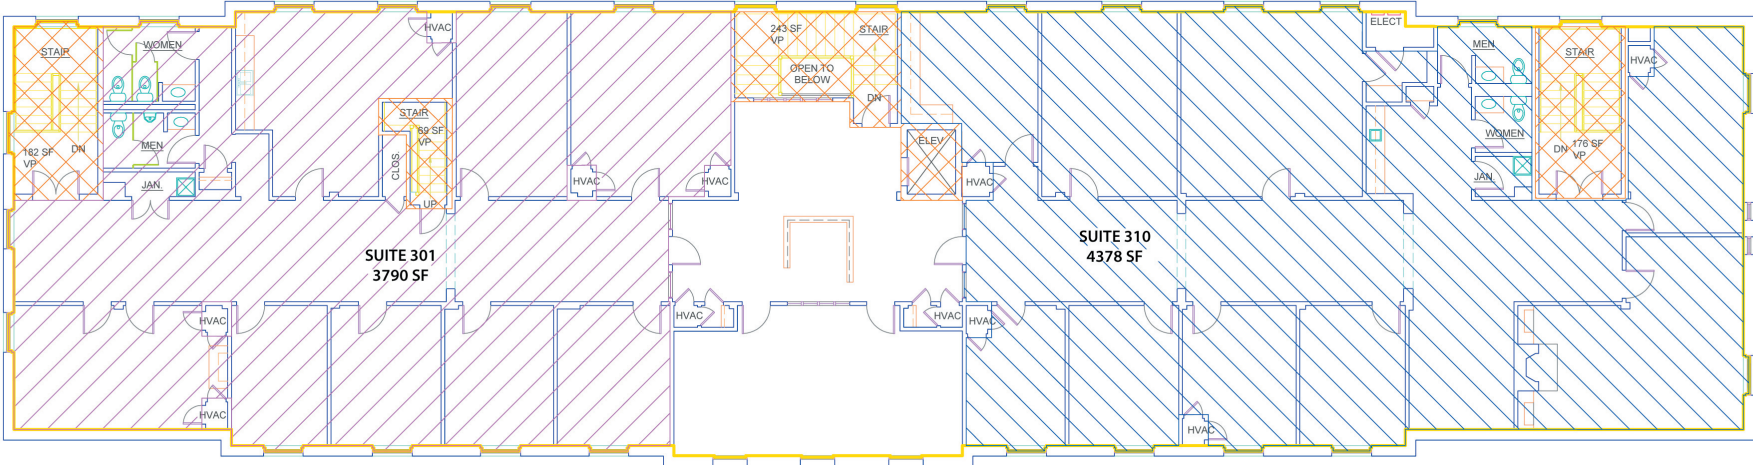

Third Floor - Floor Plan

THIRD FLOOR PLAN

SCALE: 1/8" = 1'-0"