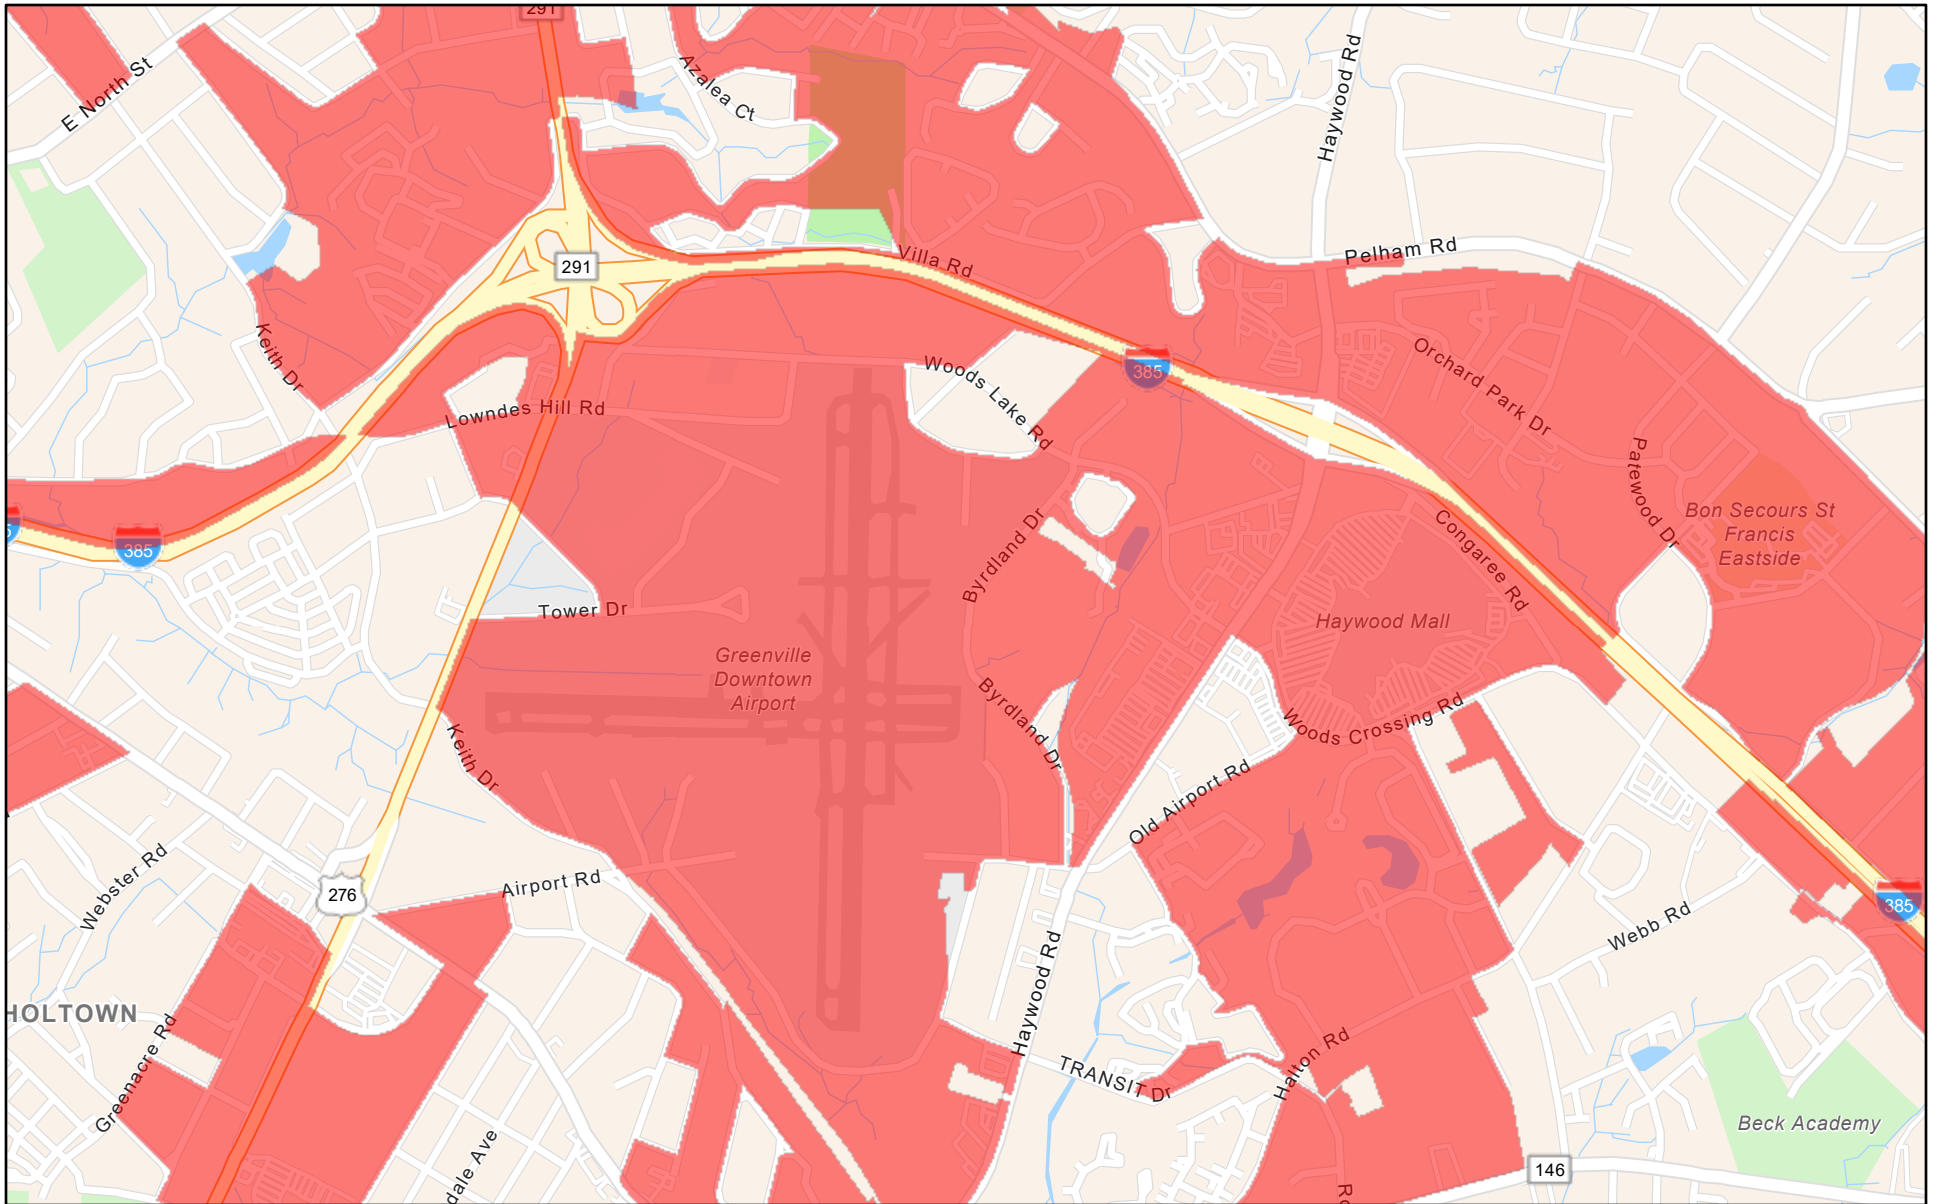

Fiber Greenville Downtown Airport

November 16, 2020

-  EDO Boundary
-  Fiber

Sources: Esri, HERE, Garmin, FAO, NOAA, USGS, © OpenStreetMap contributors, and the GIS User Community