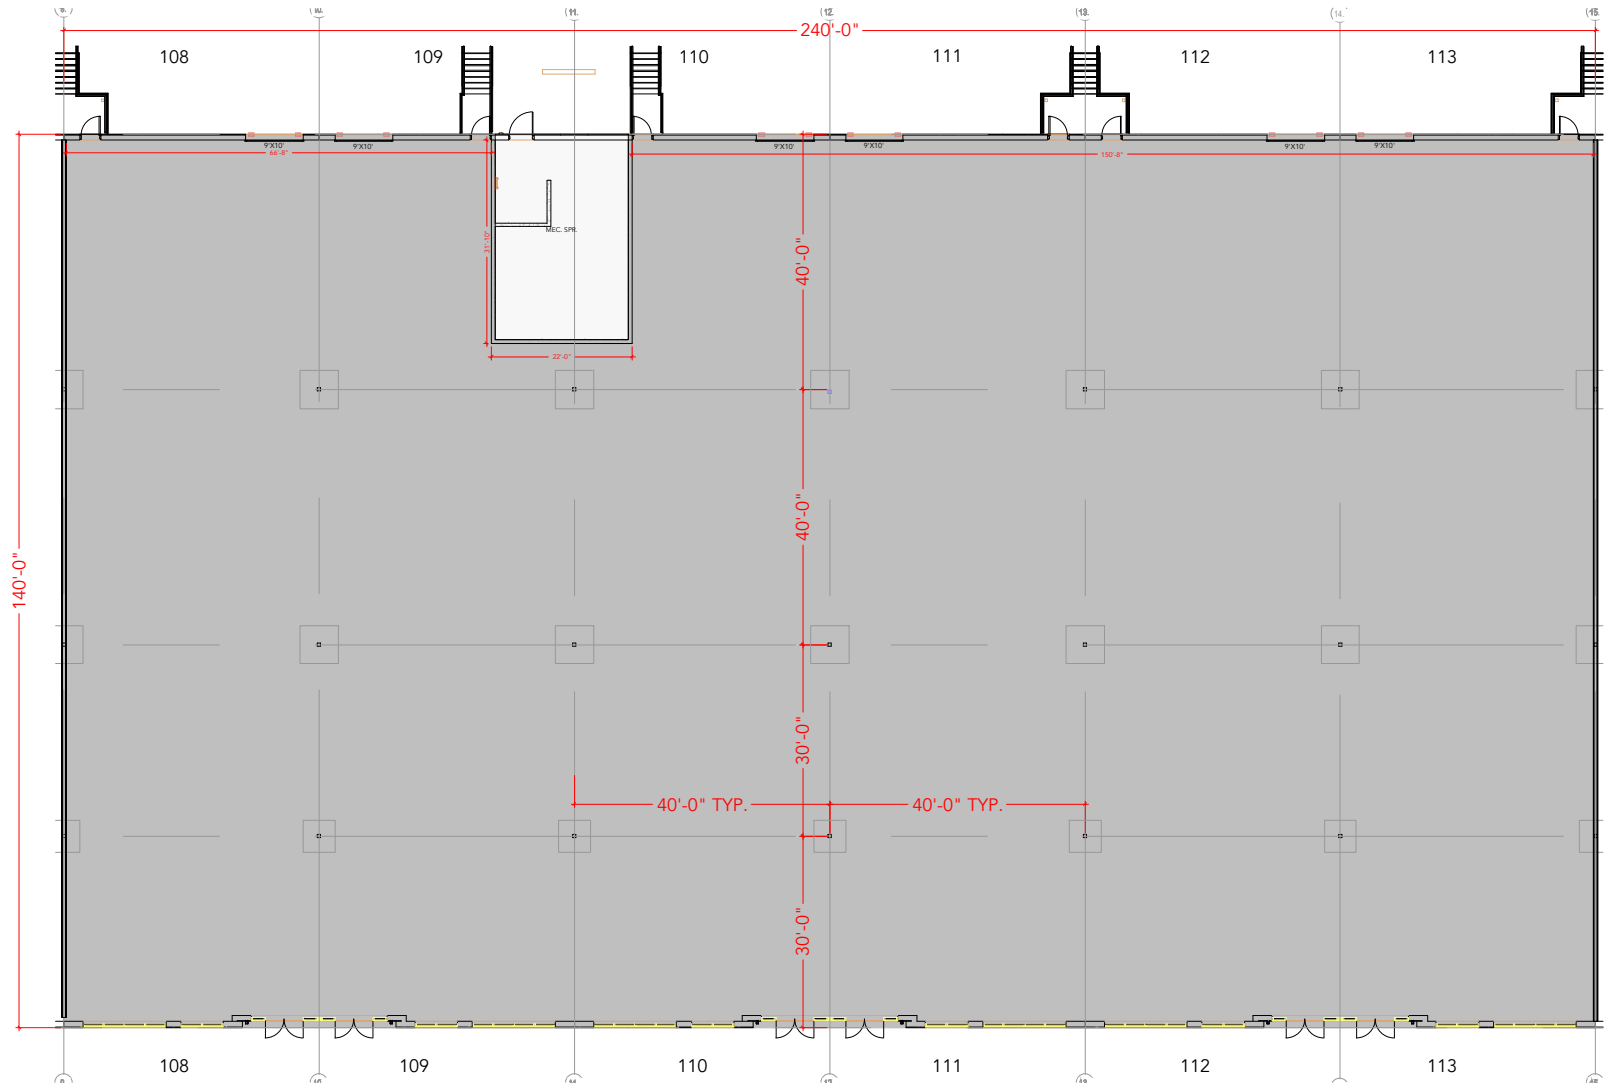

TOTAL SF AVAILABLE - 33,120 RSF

Key Plan

Floor Plan