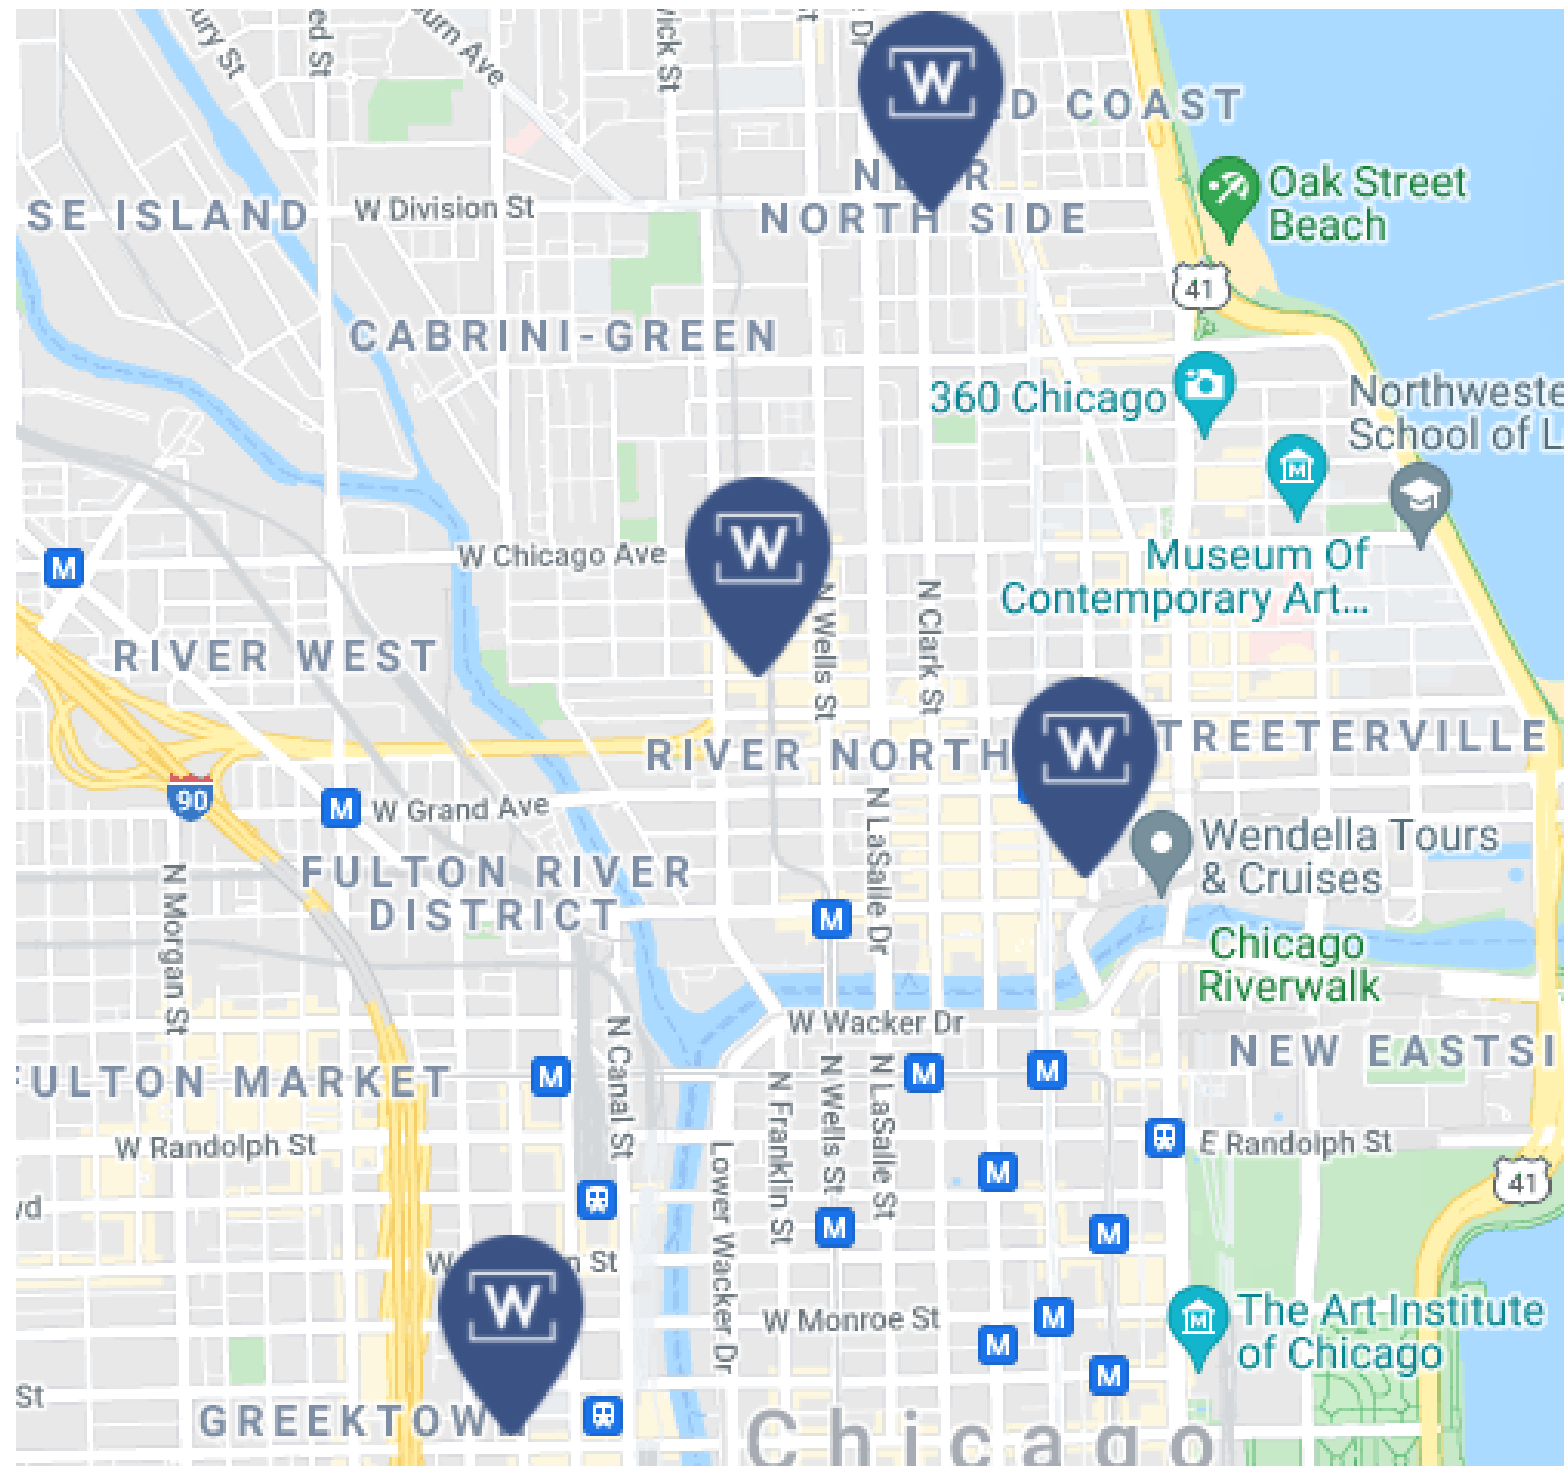

STOCKED KITCHEN WITH FREE COFFEE AND TEA

MAILING SERVICES

REGULAR MEMBER ENGAGEMENT EVENTS

PRINTING & SCANNING

Access All Locations

Work beyond your office, access four locations across Chicago

Magnificent Mile

420 N Wabash Ave, Chicago IL 60611

Our coworking space is located in the heart of the Magnificent Mile retail district. 420 N Wabash is steps away from all of Chicago's centers of innovation and less than a five-minute walk to every major CTA "L" line. This tech incubator location is also adjacent to a discounted parking garage, two Divvy bike stations and a water taxi stop. Ideal for flexible memberships & private offices.

Virtual Tour

River North

306 W Erie Street, Chicago IL 60654

Our River North office is located right off the I-90 Ohio Street exit and a block from the Chicago Brown Line. This office offers everything you need to wow stakeholders including, but not limited to, a public roof terrace, event space, and enormous suites. Members can also capitalize on a plethora of bars, restaurant and entertainment options right outside the front door. Ideal for medium to large teams.

Virtual Tour

Central Transit Hub

Bars & Restaurants

- The Goddess and Grocer
- Blue Door Kitchen & Garden
- Plum Market
- Maple & Ash
- Jewl Osco

Transit

- Steps from Clark/Division Red Line
- Direct Access to Lakeshore Drive
- Discounted Parking
- Centrally located in Gold Coast Neighborhood