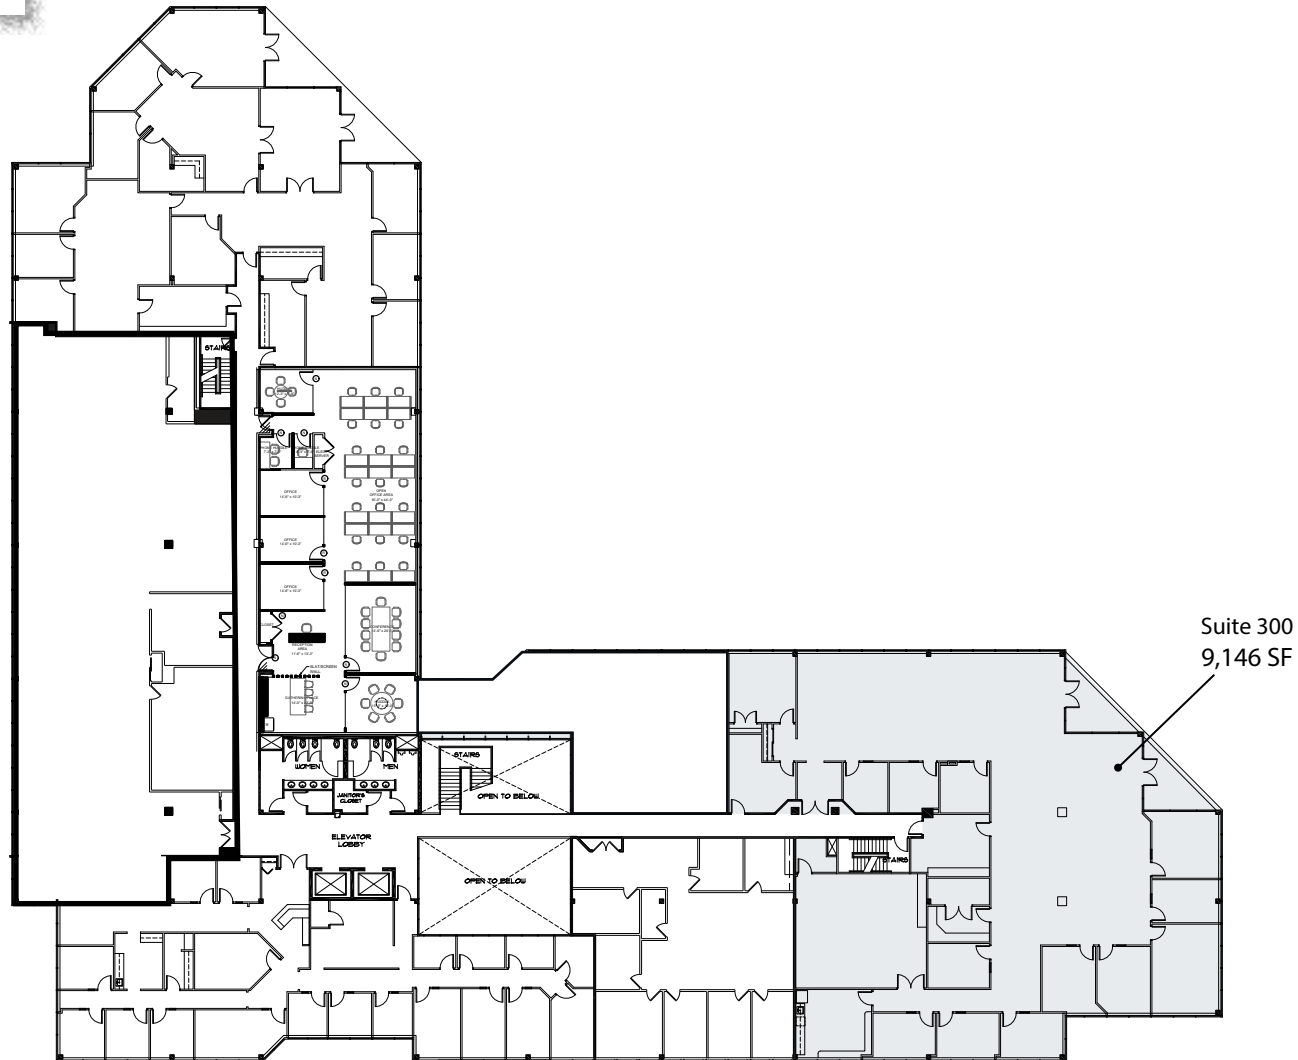

LINDEN
WOOD

Lindenwood, Malvern, PA

301 Lindenwood Drive

3rd floor plan

www.LindenwoodMalvern.com

Team
contacts

Adam Shute
+1 610 249 2272
adam.shute@jll.com

Chris Werner
+1 610 249 2265
chris.werner@jll.com