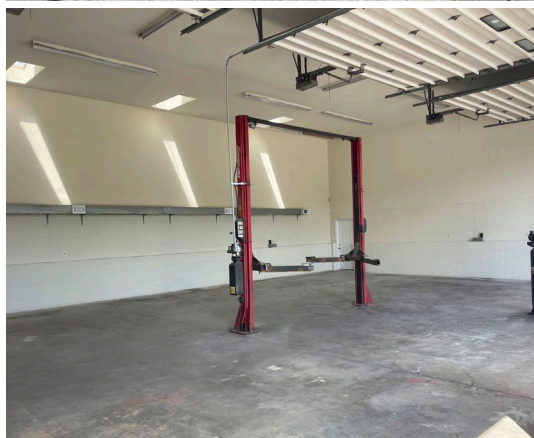

BUILDING SIZE

2,400 sf ±

LOT SIZE

1.86 Acres ±

ZONING

M-2 (Manufacturing: Heavy)

CEILING HEIGHT

17' clear ±

RENTAL RATE

Negotiable

HIGHLIGHTS

- ▶ 2,400 sf ± industrial/service building on 1.86 acres ±
- ▶ Three (3) drive-in bays/doors (12' w x 14' h)
- ▶ Ample on-site parking
- ▶ 400 ft ± of frontage on Race Rd
- ▶ 10 min. drive to BWI Airport
- ▶ Easy access to a number of major highways (I-95, I-895, I-295, I-695, I-195) and roadways (Rt. 1, Rt. 100)