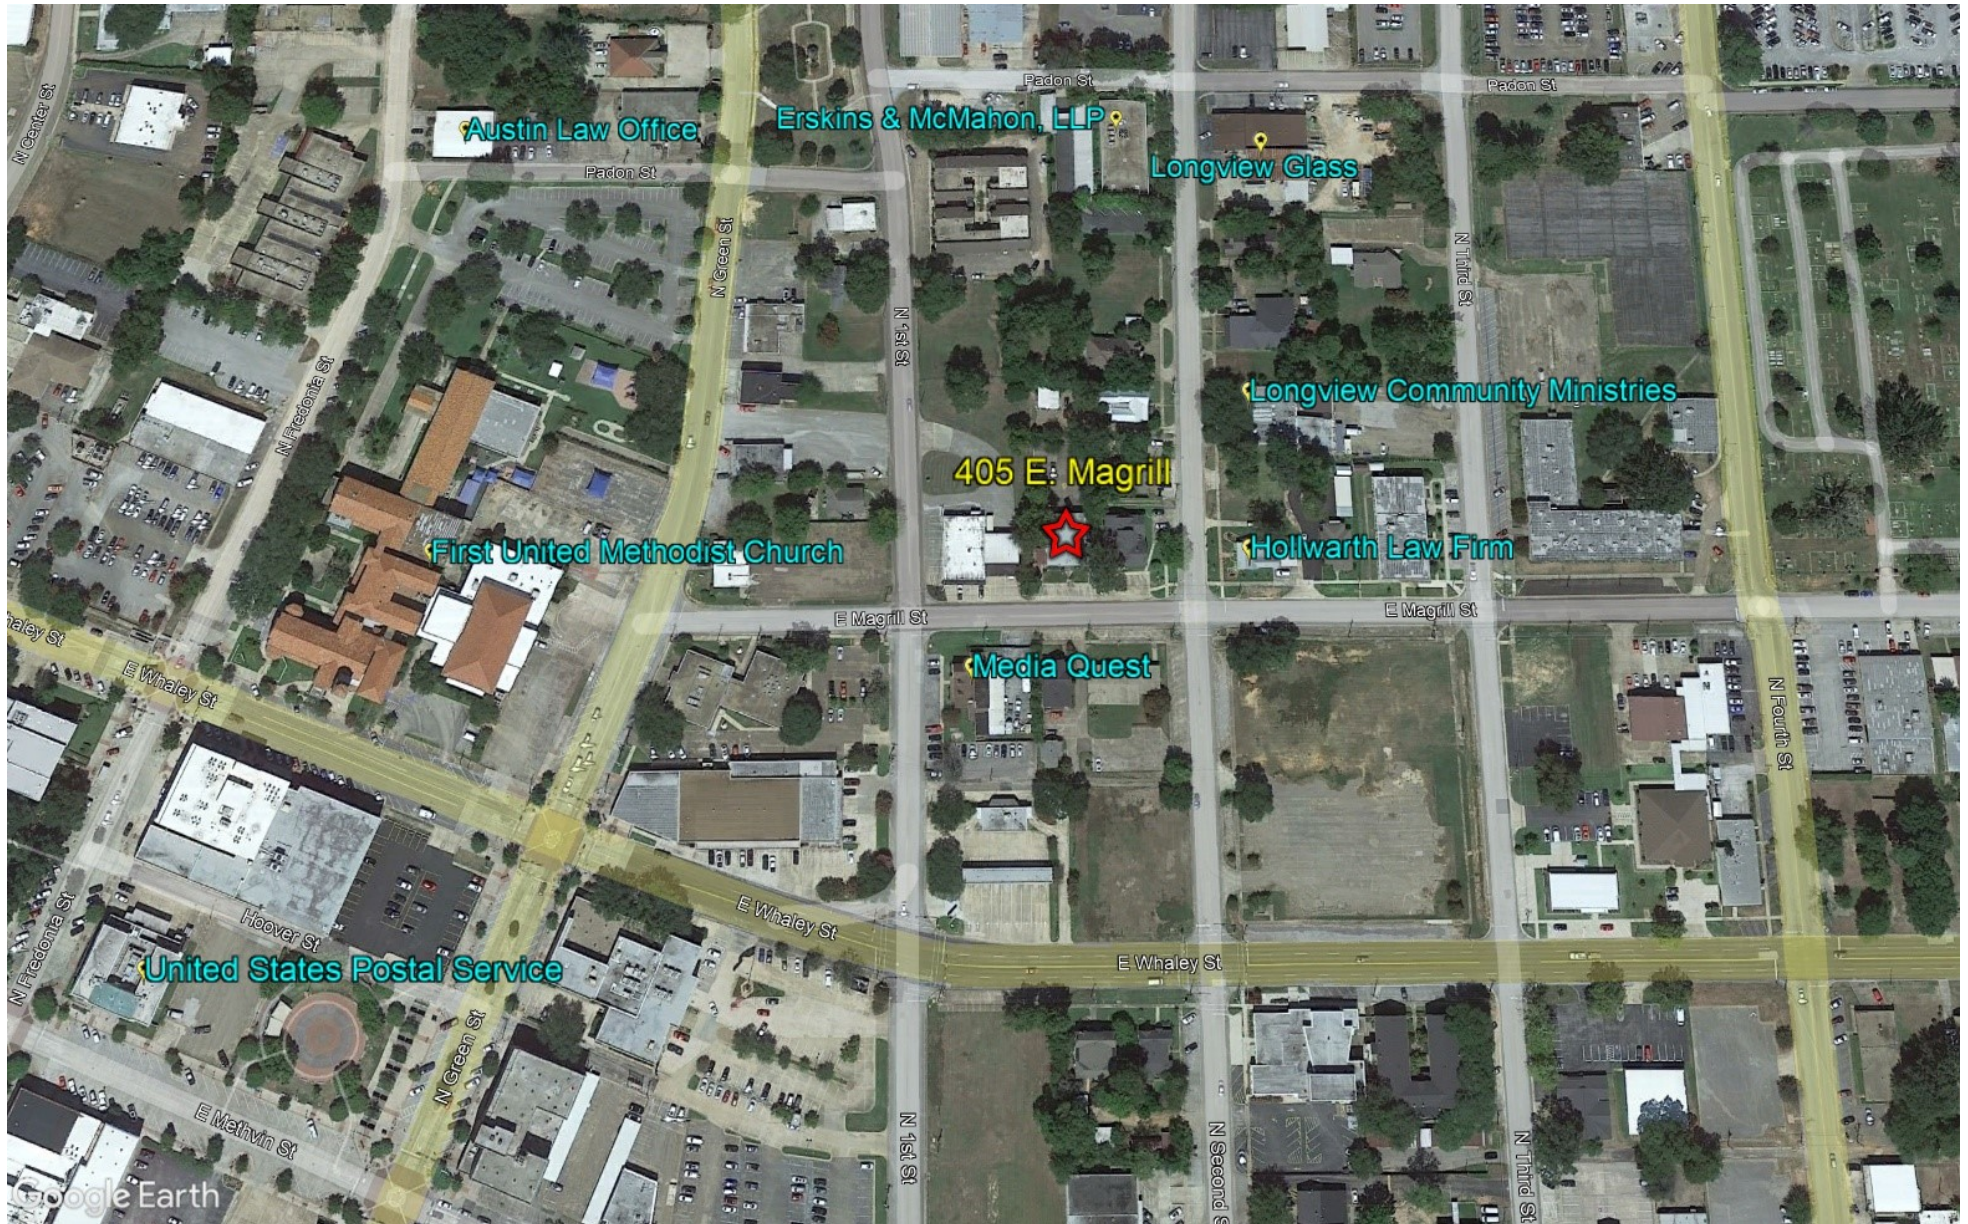

Jack Lenhart
903-918-2707 Mobile
jlenhart@sixty-six.net

COLDWELL BANKER
COMMERCIAL
LENHART
PROPERTIES INC.

Aerial Map