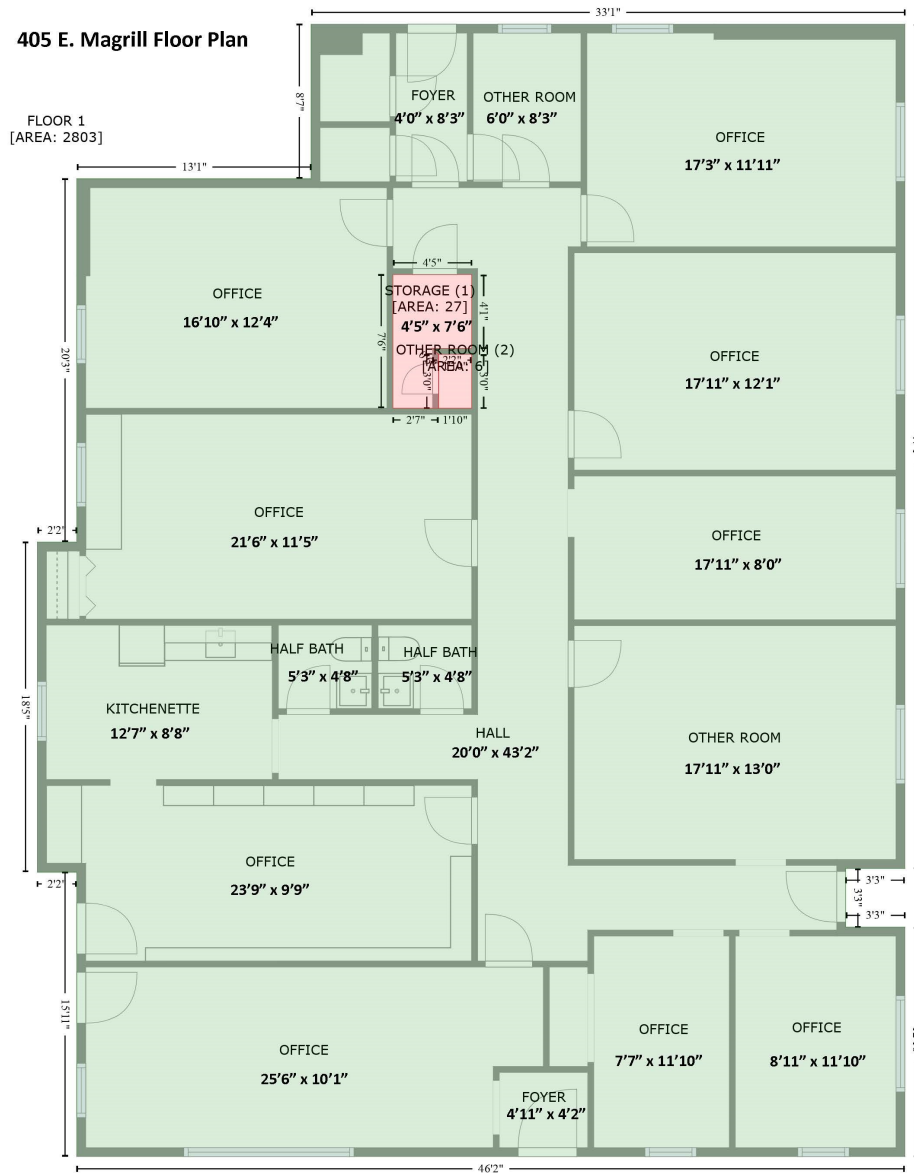

Jack Lenhart
903-918-2707 Mobile
jlenhart@sixty-six.net

**COLDWELL BANKER
COMMERCIAL**
LENHART
PROPERTIES INC.

1100 Judson Rd., Suite 400
Longview, TX 75601
Office 903-297-1444
Fax 903-297-1331

Floor Plan

Measurements are deemed highly reliable but not guaranteed