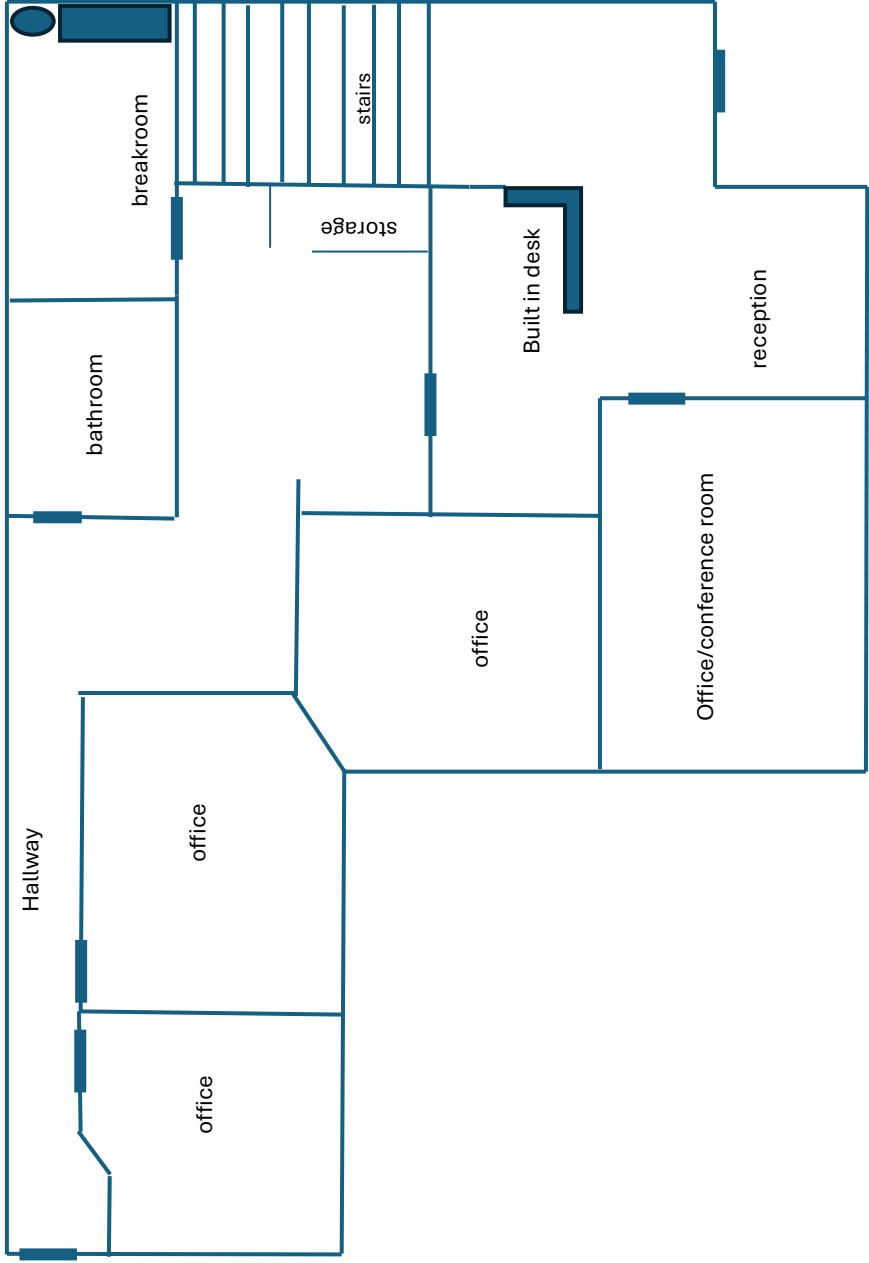

8615 Commodity Circle

Unit 17

Orlando, FL 32819

Appx 1,685 SF

1st Floor

2nd Floor