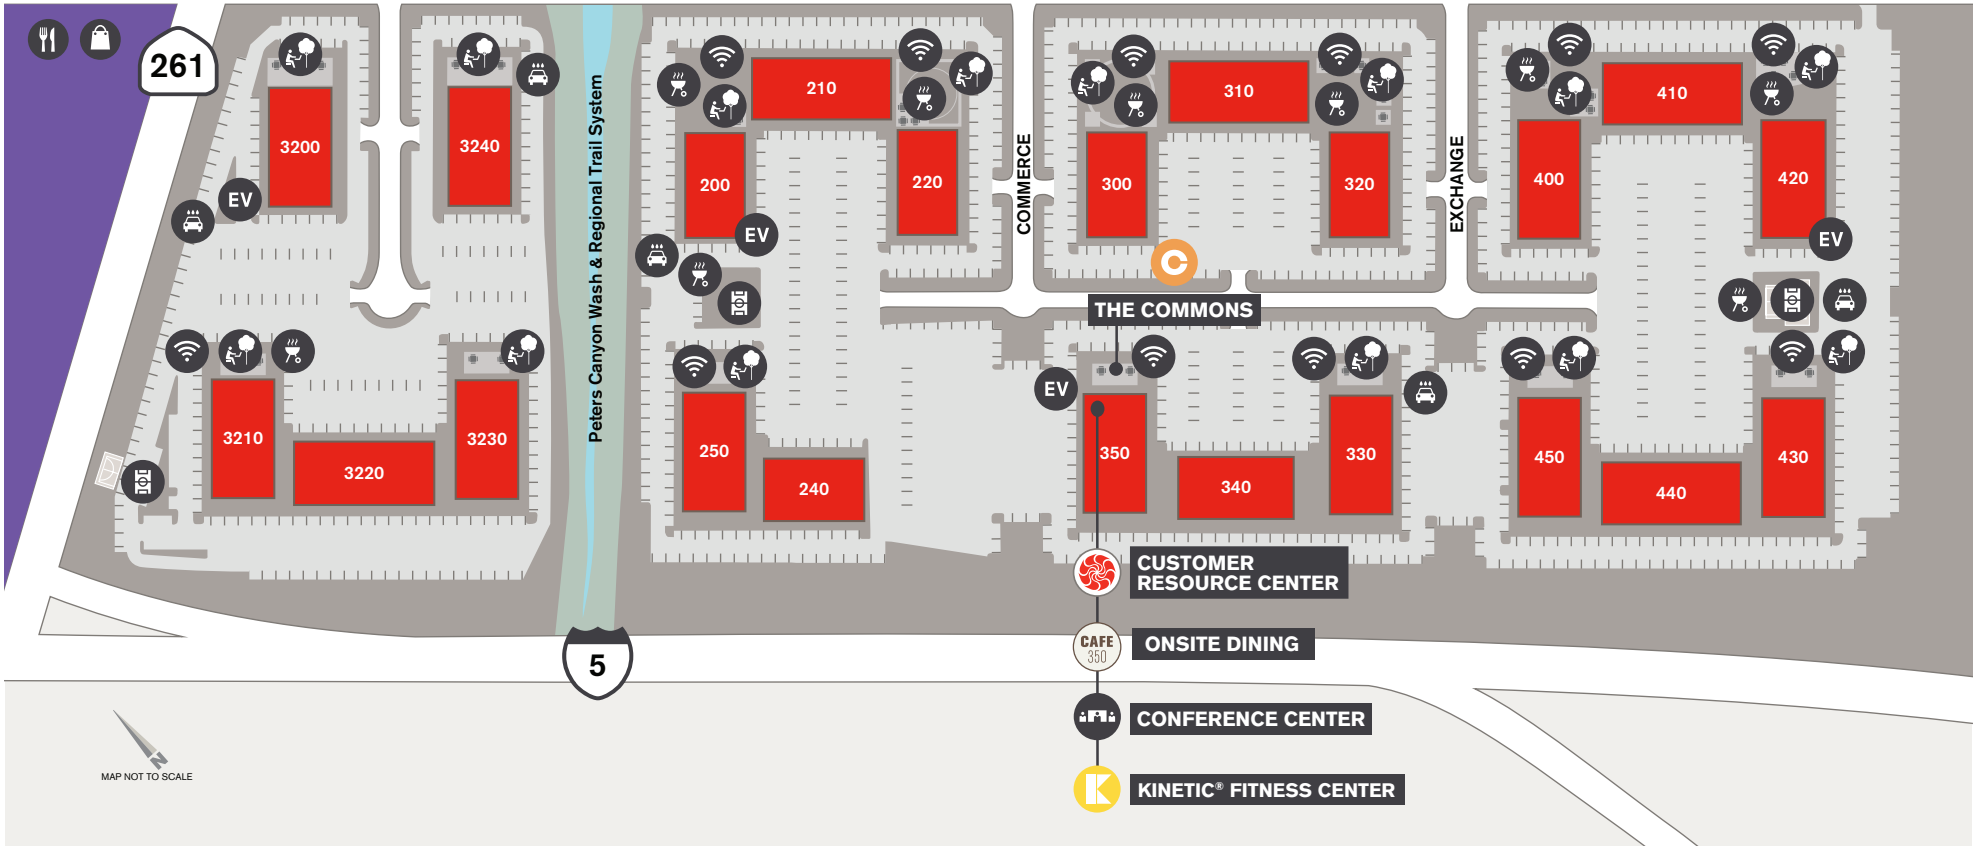

# MARKET PLACE CENTER

IRVINE, CALIFORNIA

THE MARKET PLACE

Extra Space Storage

Serrano Apartment Homes

EL CAMINO REAL

MAP NOT TO SCALE

Auto Detail

BBQ

Dining

EV Charging

Outdoor Workspace

Retail

Sport Court

WiFi-Enabled Workplace

 IRVINE COMPANY