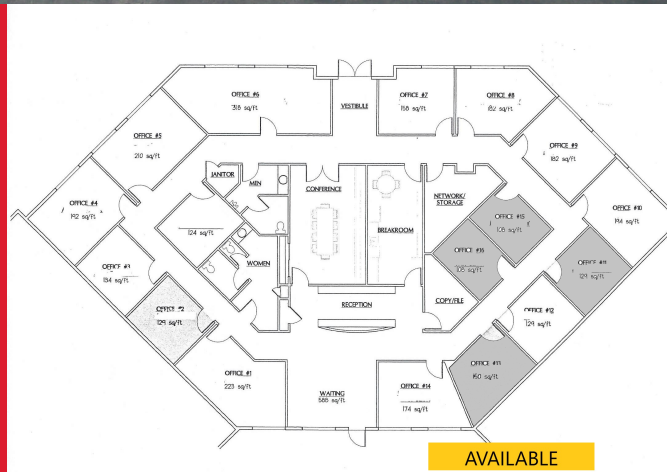

RE/MAX Realty Affiliates

Linda Averett
Your "Can Do" Agent
775-852-4448 (Direct)
775-544-4161 (Cellular)
linda@lindaaverett.com
10795 Double R Bl
Reno, NV 89521