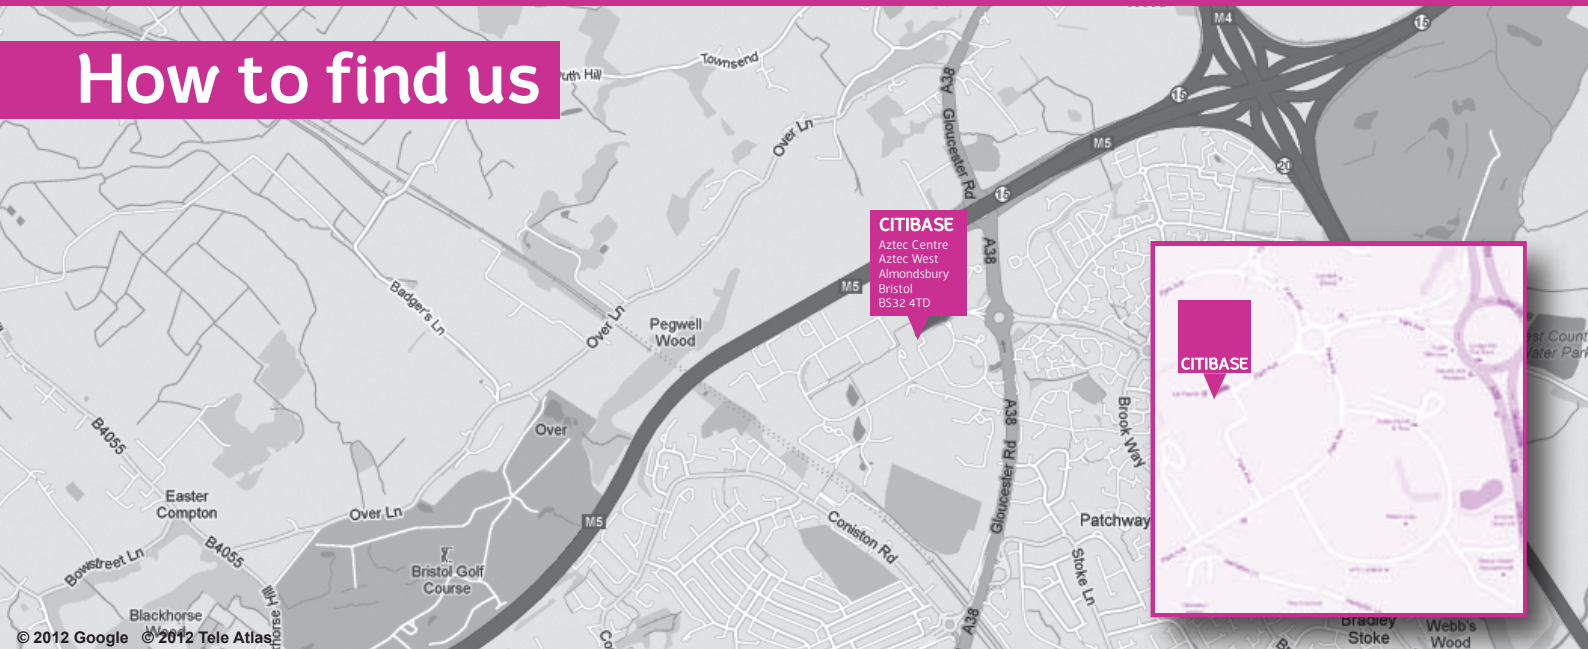

Citibase Aztec West is located at the heart of a thriving business estate, heralded as one of the most prestigious office buildings in the South West.

Located within minutes from the M4/M5 interchange, Citibase Aztec West has unparalleled access to the South West, the Midlands, London and South Wales. The buildings unique and leafy atrium offers a vibrant, café style meeting environment with hot and cold food shops, convenience store and more all within the building. Smartly furnished, light and spacious suites with various floor plan configurations are available at flexible terms for immediate occupancy. All Citibase customers are assured of entirely transparent, simple monthly invoicing.

### By Car (From the M4 Westbound)

- Turn off at Junction 20 (M5 Southbound)
- Take the exit at Junction 16
- At the roundabout, take the first exit towards A38 Patchway/Filton/Bristol
- At the roundabout, take the 3rd exit.
- At the roundabout take the 2nd exit.
- Citibase Bristol Aztec West will be in front of you