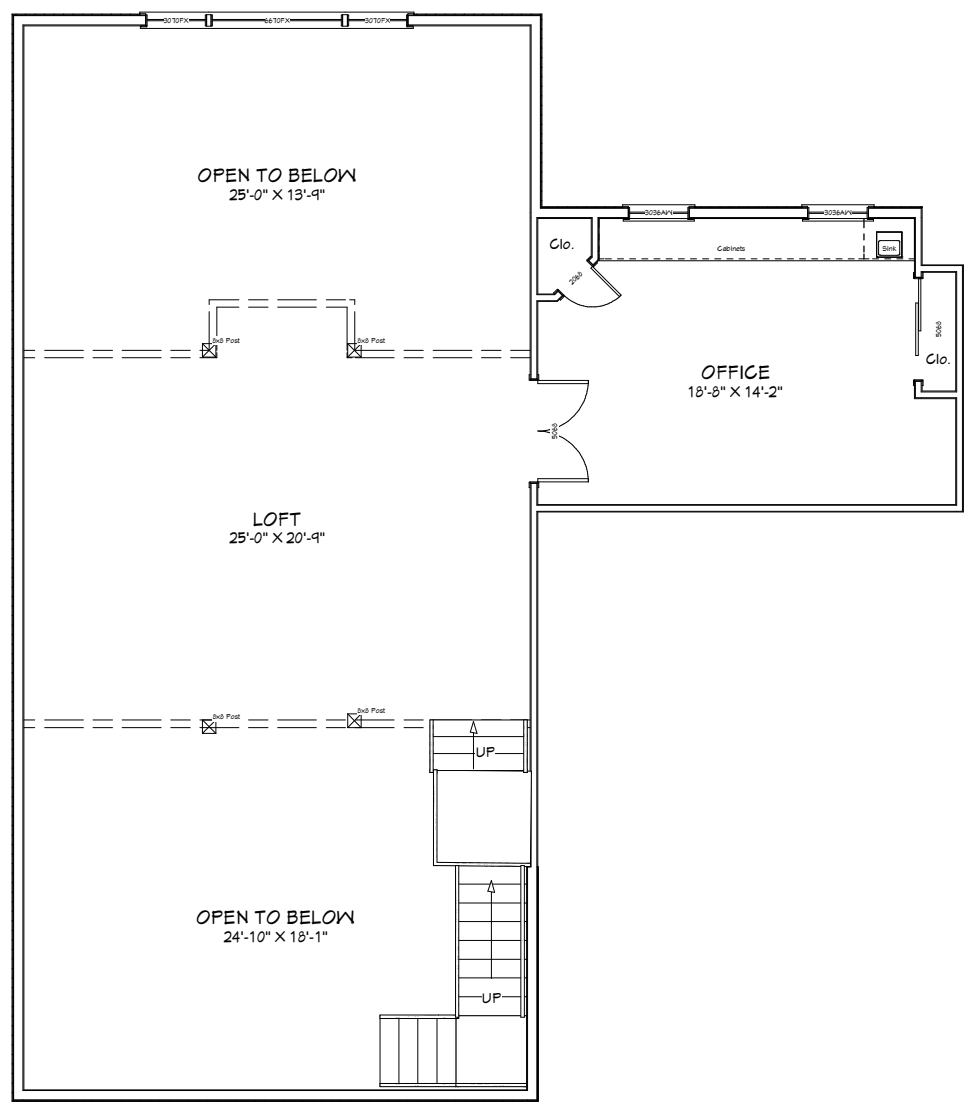

Lower Level

Upper Level

Luxury Space For Lease
1001 South Highway 67
Cedar Hill, TX 75104
3780 Total Sq. Ft. Interior
Freeway Frontage on 1.44 Acres
Incredible Green-built Timber-frame
Ample Concrete Parking