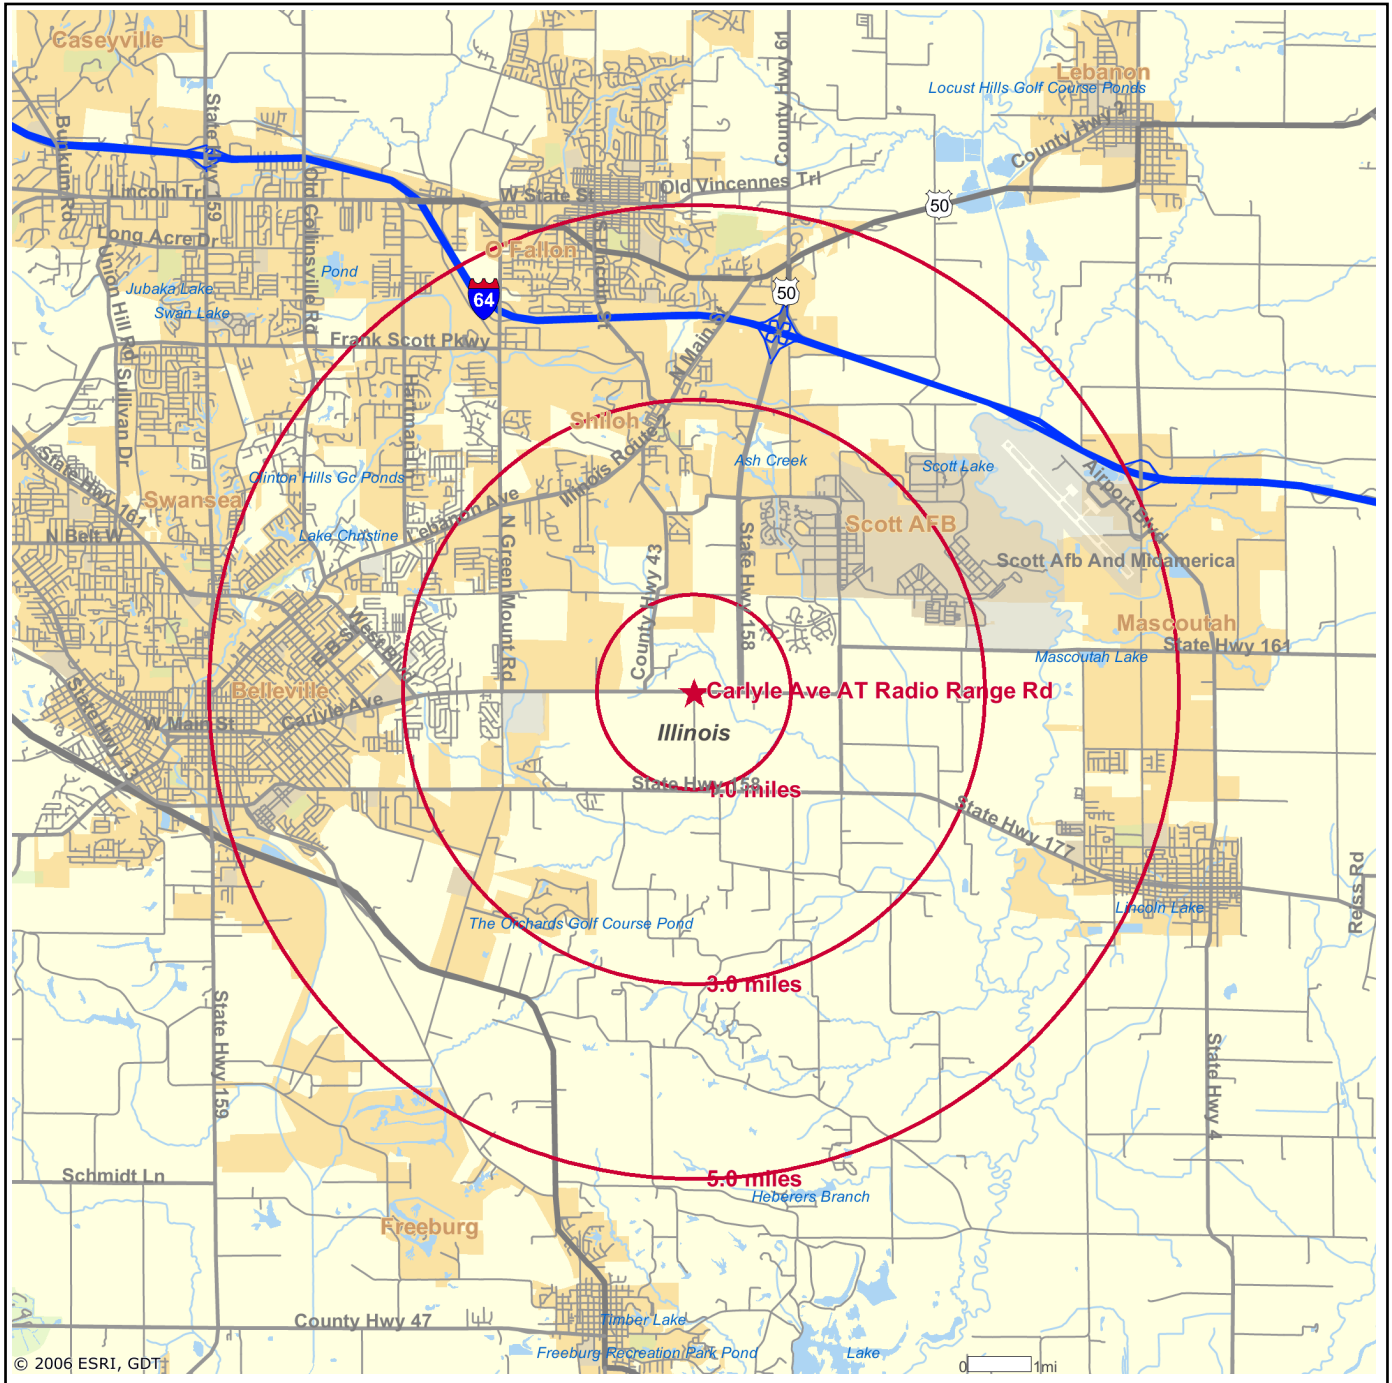

# Site Details Report

Prepared by Joe

Carlyle Ave AT Radio Range Rd  
Belleville, IL 62221

Latitude: 38.5194  
Longitude: -89.8921

**This site is located in:**

State: Illinois  
ZIP: 62221

St. Clair  
Census Tract: 17163503901  
Census Block Group: 171635039013