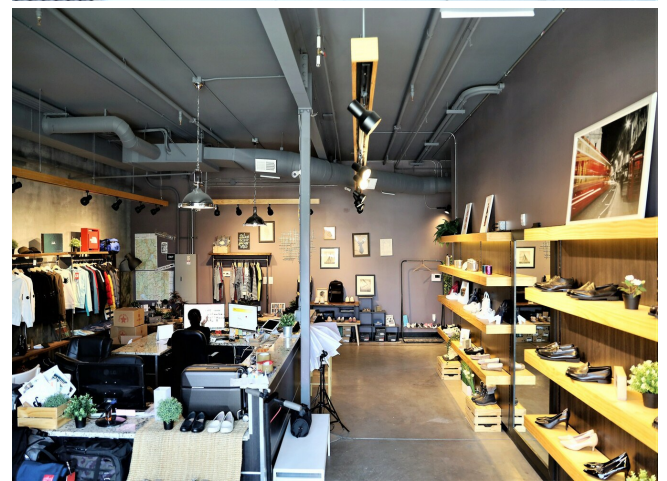

## Backyard on Blake

3070 Blake St, Denver, CO 80205

**MAINSRING**

**Keri Farmelo**

MAINSRING

3070 Blake St, Suite 200, Denver, CO 80205

[keri@mainspringco.com](mailto:keri@mainspringco.com)

(303) 949-8797

# Backyard on Blake

\$30.00 /SF/Yr

We are a community of entrepreneurs, small business owners and creators. Nestled in the heart of the RiNo Arts District, our warehouse turned oasis is an escape from the bustle of the city. Featuring 10 local shops, a restaurant, a coffee shop, multiple artist studios and a modern co-working space, BYOB gets better every time you visit. With a courtyard garden and a rooftop with views of the mountains and Denver skyline, we want you to think of BYOB as your own backyard....

- Located in a courtyard setting among many other retail tenants.
- Lots of natural light.
- Open plan with concrete floors

Rental Rate:	\$30.00 /SF/Yr
Property Type:	Retail
Gross Leasable Area:	1,100 SF
Year Built:	2014
Walk Score ®:	83 (Very Walkable)
Transit Score ®:	60 (Good Transit)
Rental Rate Mo:	\$2.50 USD/SF/Mo

## 3070 Blake St, Denver, CO 80205

We are a community of entrepreneurs, small business owners and creators. Nestled in the heart of the RiNo Arts District, our warehouse turned oasis is an escape from the bustle of the city. Featuring 10 local shops, a restaurant, a coffee shop, multiple artist studios and a modern co-working space, BYOB gets better every time you visit. With a courtyard garden and a rooftop with views of the mountains and Denver skyline, we want you to think of BYOB as your own backyard.